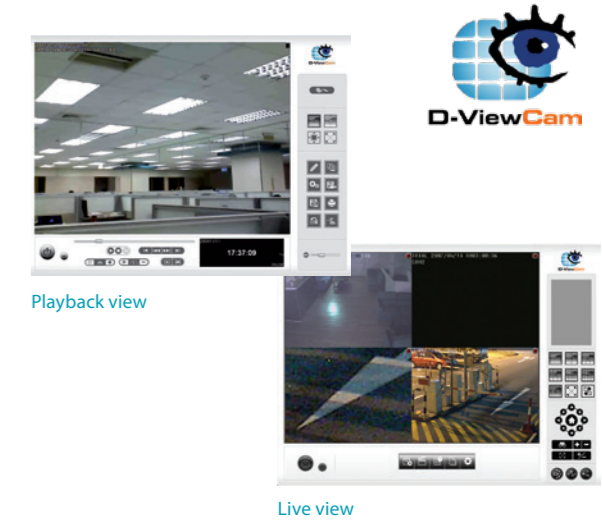

D-ViewCam Mobile

Keep an eye on your surveillance cameras anytime, anywhere with D-Link's D-ViewCam Mobile app. The D-ViewCam Mobile app makes it easy to check on your business no matter where you are, no matter what time of day it is.

For iPhones/iPads

For Android devices