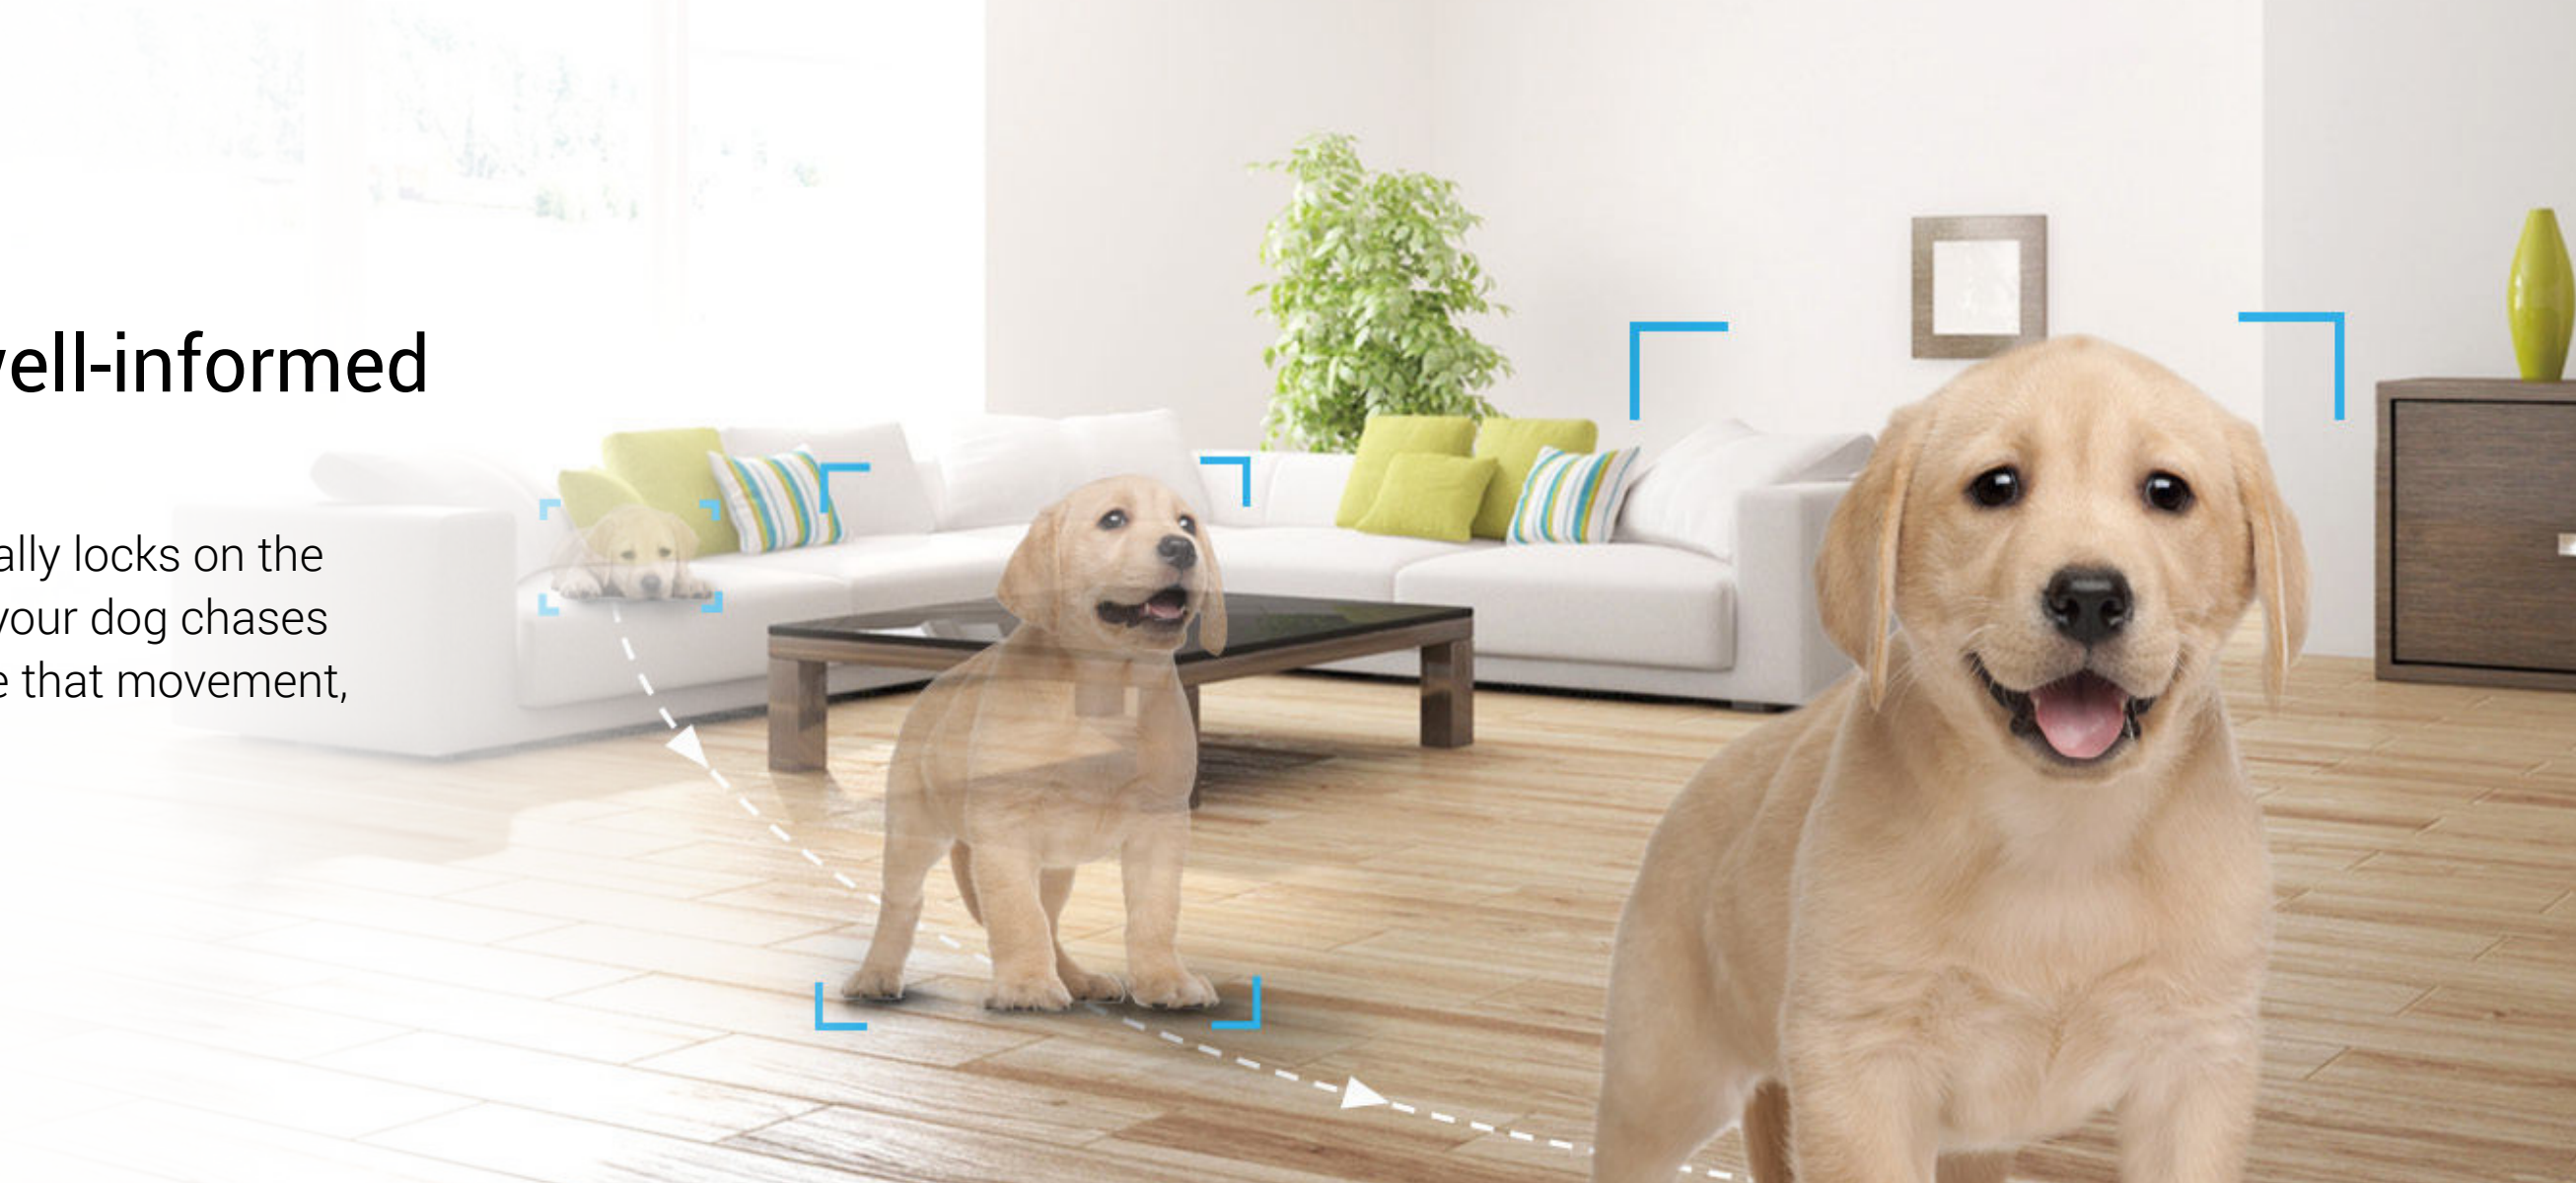

H6c **2K+**

Pan & Tilt Smart Home Camera

360-degree protection made sharp and smart

It's time to upgrade your essential security camera to be sharper in vision and smarter in action. This new version from EZVIZ's best-selling indoor camera range takes video quality to the impressive 2K+ level and enhances the detection feature with on-board AI. As a simple plug-in camera, the H6c 2K+ can be your trusted home camera – or make it your pet or baby monitor in any room.

Supports MicroSD
Card (Up to 256 GB) &
EZVIZ CloudPlay Storage¹

Protect and care with stunning vision, at all times

Whole-room coverage is a breeze. The H6c 2K+ helps you keep eyes-open-wide on your indoor space. And when your cat starts playing hide-and-seek, you can rotate the camera to find where it is. It also renders evenly exposed, clear black-and-white night vision, thanks to its built-in infrared LEDs, so you can enjoy peace of mind while you sleep.

01 Enjoy 360° vision in 2K+ clarity

02 Protection lasts, even overnight

Get the notifications that matter

A lot of activities go on inside your home. Don't want to get alerted repeatedly when your curtains flutter in the wind? The H6c 2K+ is smart enough to identify human activities in particular. You can choose to get alerted only when somebody is detected on camera.

Smart tracking keeps you well-informed

Upon motion detection, the H6c 2K+ automatically locks on the subject and rotates to track the activity. When your dog chases its toy across the room, the camera will capture that movement, so virtually nothing is out of sight.