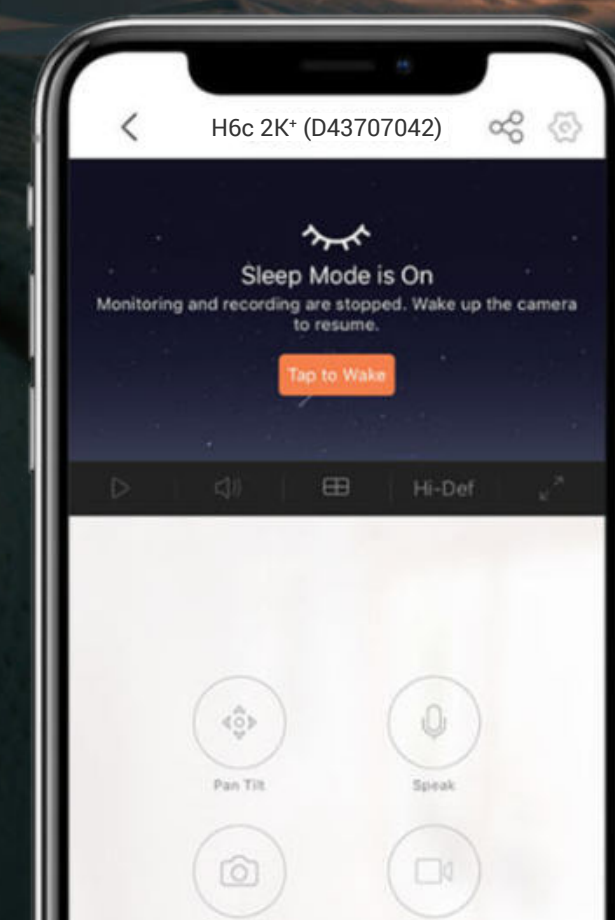

TLS
Data Transmission
Encryption

AES-128
Data Encryption