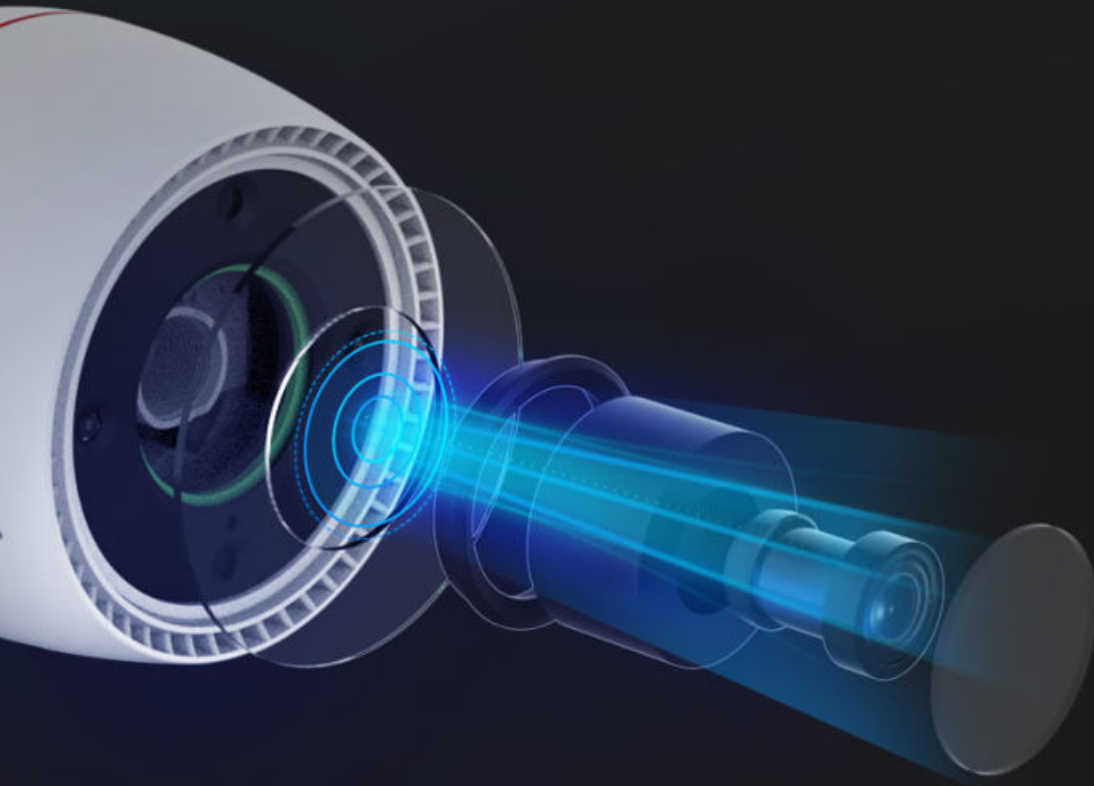

Crisp 2K

Capture every moment in superb clarity

The H3c 2K offers superior detail capturing with ultra-clear 2K resolution. It ensures that you never miss a single important moment that takes place at home.

See in color, even at night.

Unsatisfied with blurry, overexposed black-and-white images during the nighttime? The H3c 2K makes late-night protection easier by restoring colors and details. In addition to a pretty sharp IR night vision, the camera can light up the environment with two built-in spotlights to render color night vision.