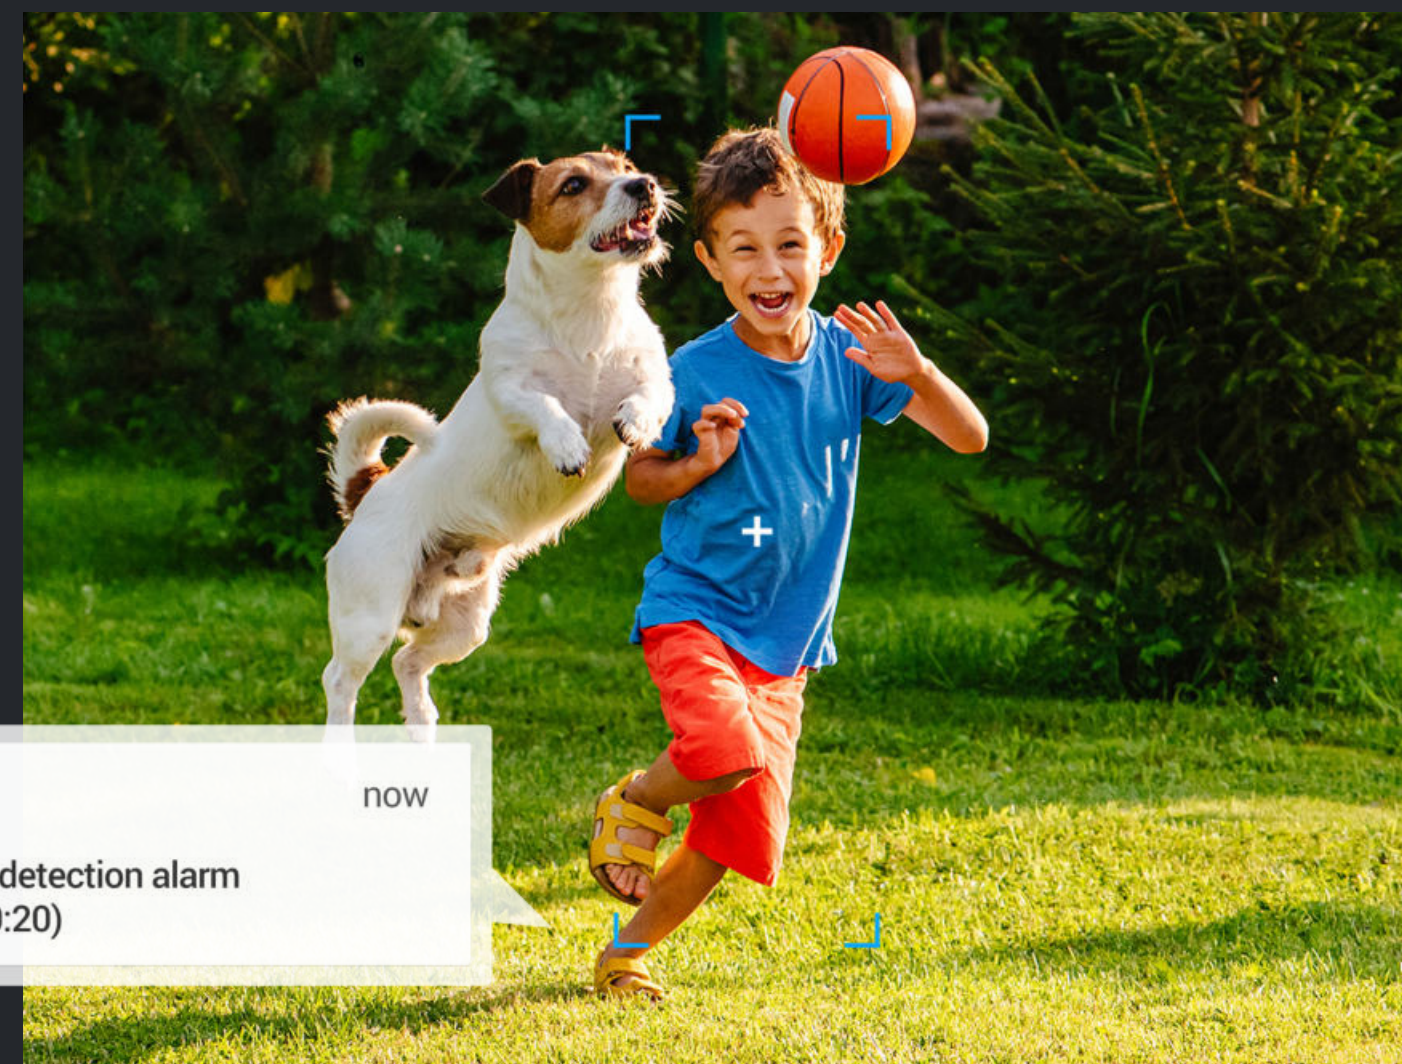

H3c **2K**

Wi-Fi Smart Home Camera

Reliably ready for every crucial moment

A well-built camera by quality and functionality, the H3c 2K is designed to provide 24/7 non-stop home protection in a smart way. Working as an outdoor guard for most homes, the camera renders ultra-sharp 2K video and colorful night vision, and is smart enough to detect human activities and provide active defense. Compact in size and durable against weathers, the H3c 2K can be your ideal home security camera.

2 Spotlights
Full-color night vision

2 IR Lights
Black-and-white night vision

Communications can be this easy

Enjoy two-way audio by simply using your smartphone. Or, pre-record a 10-second voice message that automatically plays upon human motion detection.

AI algorithm for alerts that matter

The camera's onboard AI algorithm helps distinguish and detect moving people in particular, so as to reduce insignificant alerts caused by falling leaves or flying insects. You will receive smarter notifications that matter to you.

AI-Powered Human Shape Detection

Customizable Detection Zone

No Subscription Fee

A vigilant guard who works around the clock

The H3c 2K integrates EZVIZ's beloved active defense function to provide an extra layer of protection. Upon detection of intruders, the camera will set off a loud siren and flash two spotlights⁴ to warn them away.