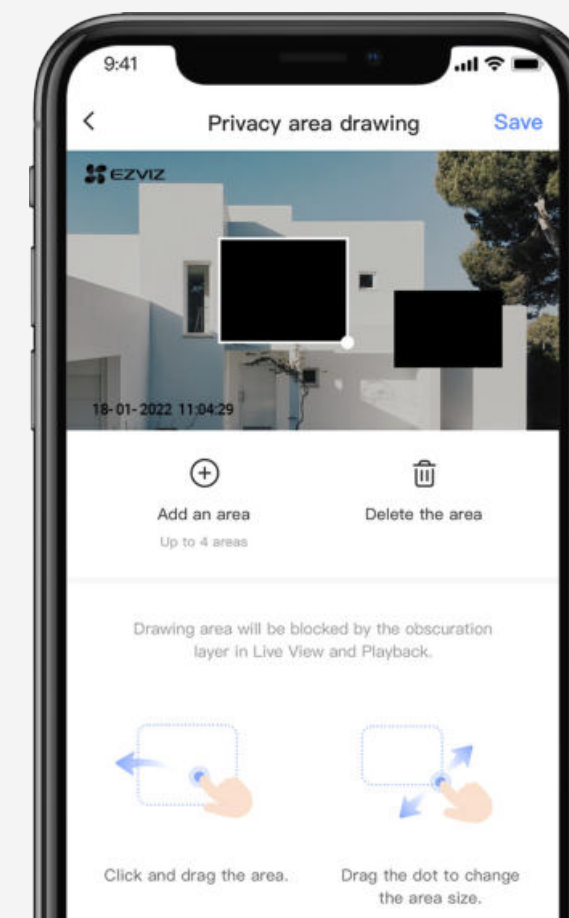

Enhanced viewing pleasure with smaller video files

Compared against the prevailing H.264 video compression technology, H.265 creates a more fluid viewing experience with recorded footage. Meanwhile, you won't have to worry about large video files taking up too much of your storage space – H.265 technology can reduce their sizes by up to 50%⁵.

50% ↓
Video Storage Space

50% ↓
Required Bandwidth

We do our best to protect your data and privacy

We design the product to respectfully protect your data and privacy. You can also set up no filming zones⁶ to make sure recording only happens when it's appropriate and allowed.

EZVIZ has been awarded by DNV for **information security** (ISO/IEC 27001:2013), **personal data protection** (ISO/IEC 27701:2019), **cloud security** (CSA STAR) and more.

Privacy Zone⁶

TLS

Data Transmission
Encryption

AES-128

Data Encryption