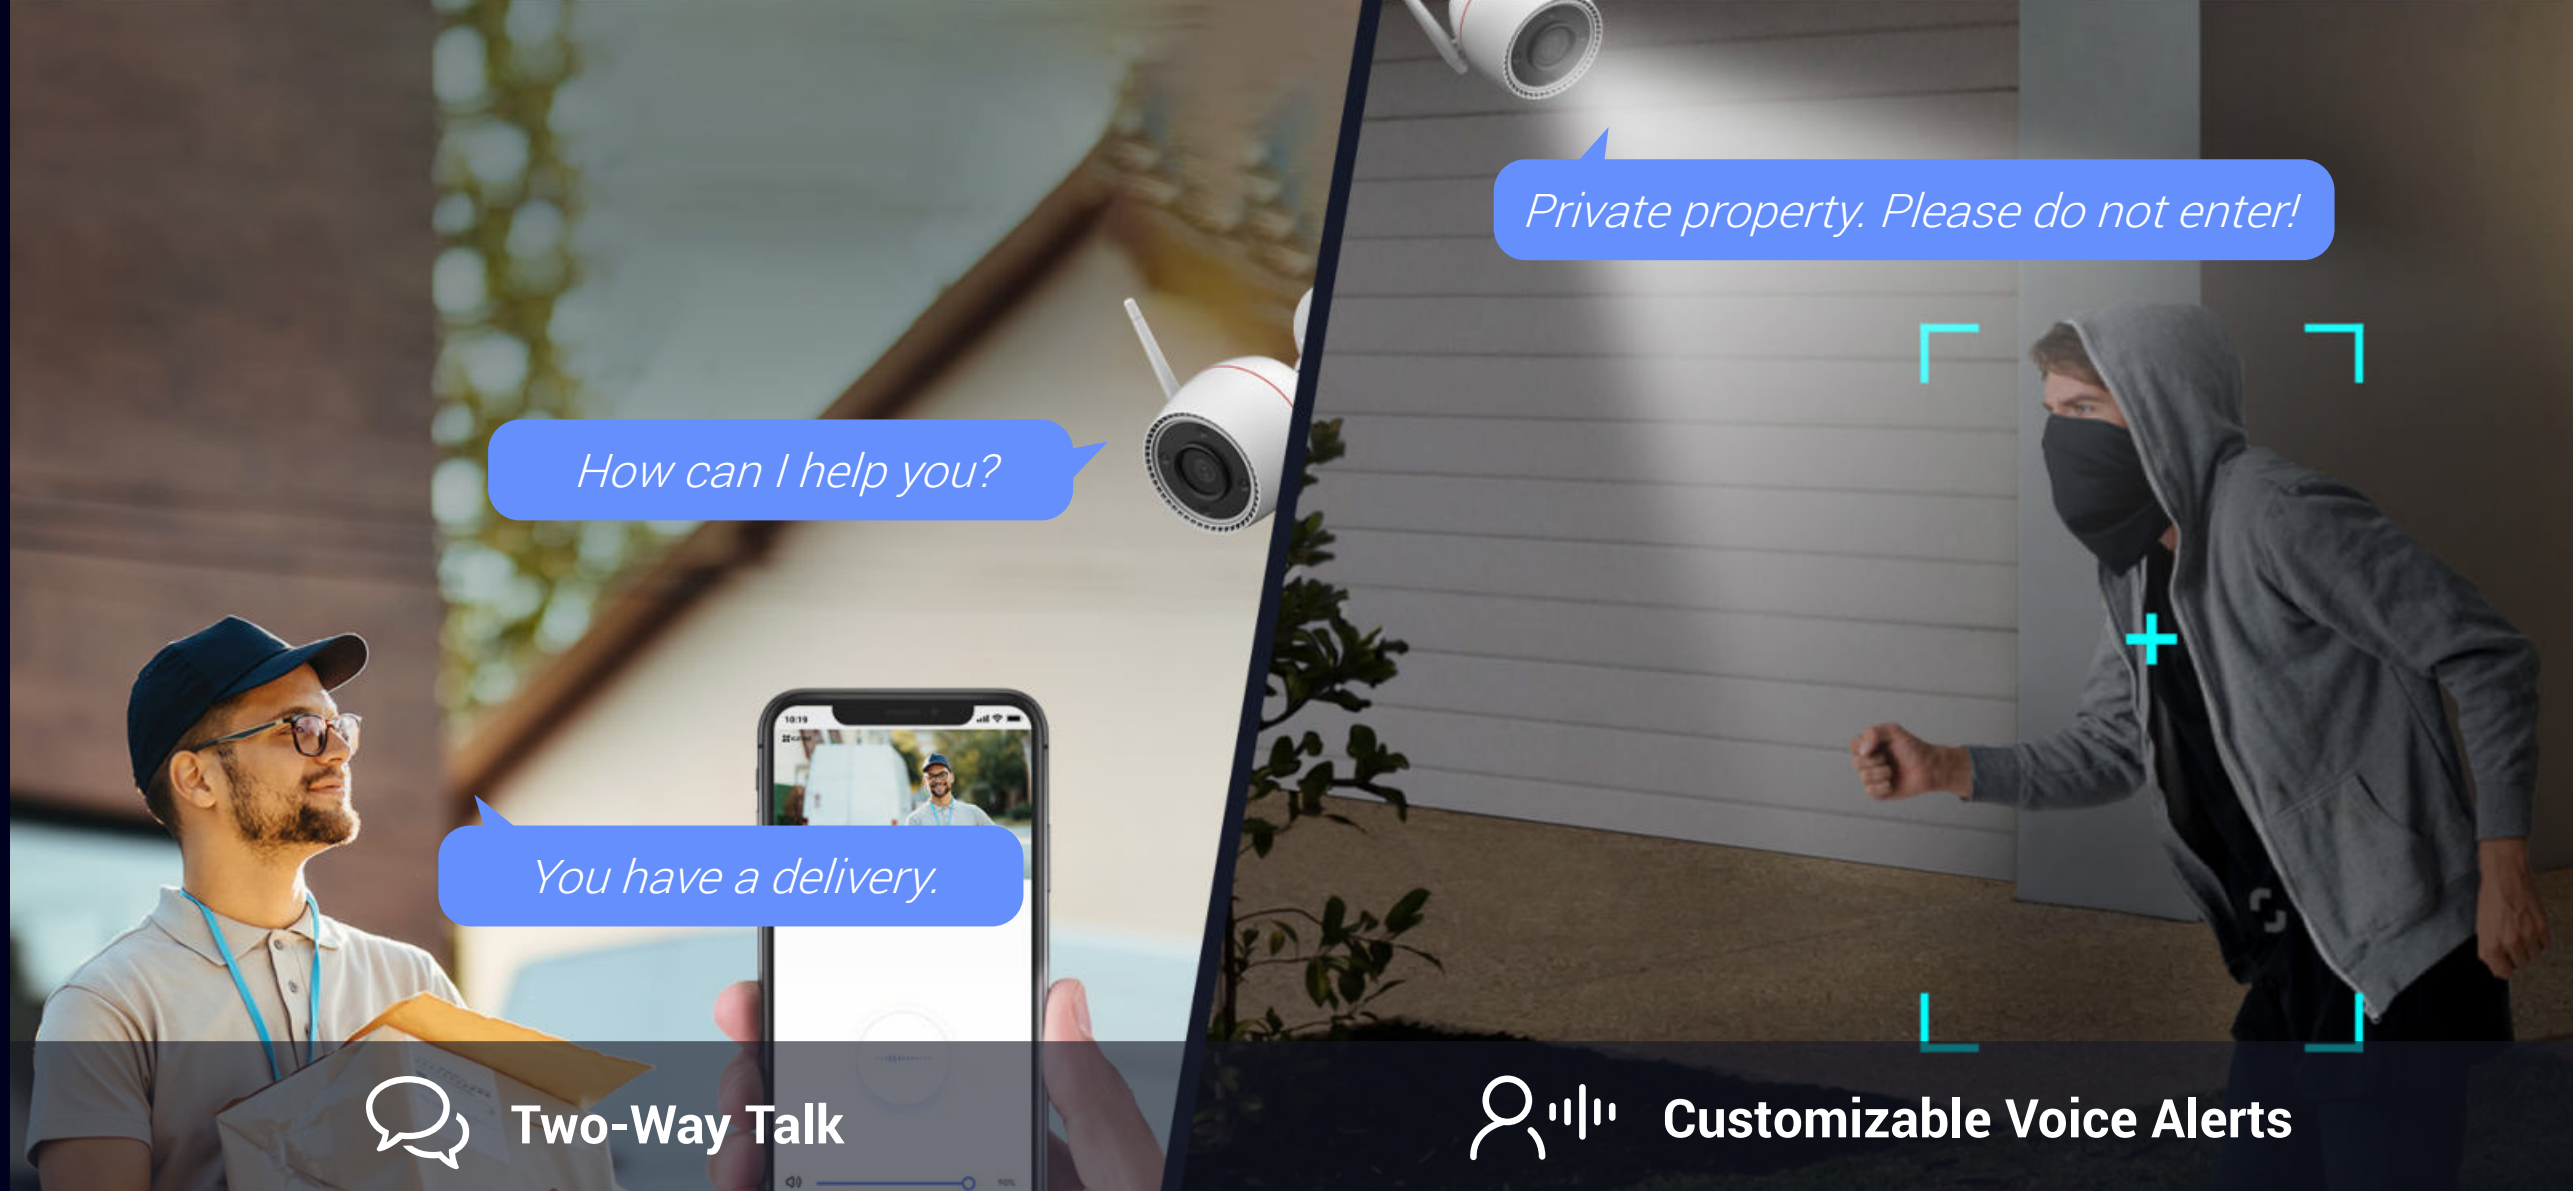

H3c **2K**

Wi-Fi Smart Home Camera

Reliably ready for every crucial moment

A well-built camera by quality and functionality, the H3c 2K is designed to provide 24/7 non-stop home protection in a smart way. Working as an outdoor guard for most homes, the camera renders ultra-sharp 2K video and colorful night vision, and is smart enough to detect human activities and provide active defense. Compact in size and durable against weathers, the H3c 2K can be your ideal home security camera.

AI algorithm for alerts that matter

The camera's onboard AI algorithm helps distinguish and detect moving people in particular, so as to reduce insignificant alerts caused by falling leaves or flying insects. You will receive smarter notifications that matter to you.

AI-Powered Human Shape Detection

Customizable Detection Zone

No Subscription Fee

A vigilant guard who works around the clock

The H3c 2K integrates EZVIZ's beloved active defense function to provide an extra layer of protection. Upon detection of intruders, the camera will set off a loud siren and flash two spotlights⁴ to warn them away.

You can integrate the H3c 2K to your existing smart home system. Voice-enable the live viewing with “Hey Google” or “Alexa” to check what’s happening on a bigger screen.

Extra-Large, safe storage options that you can trust