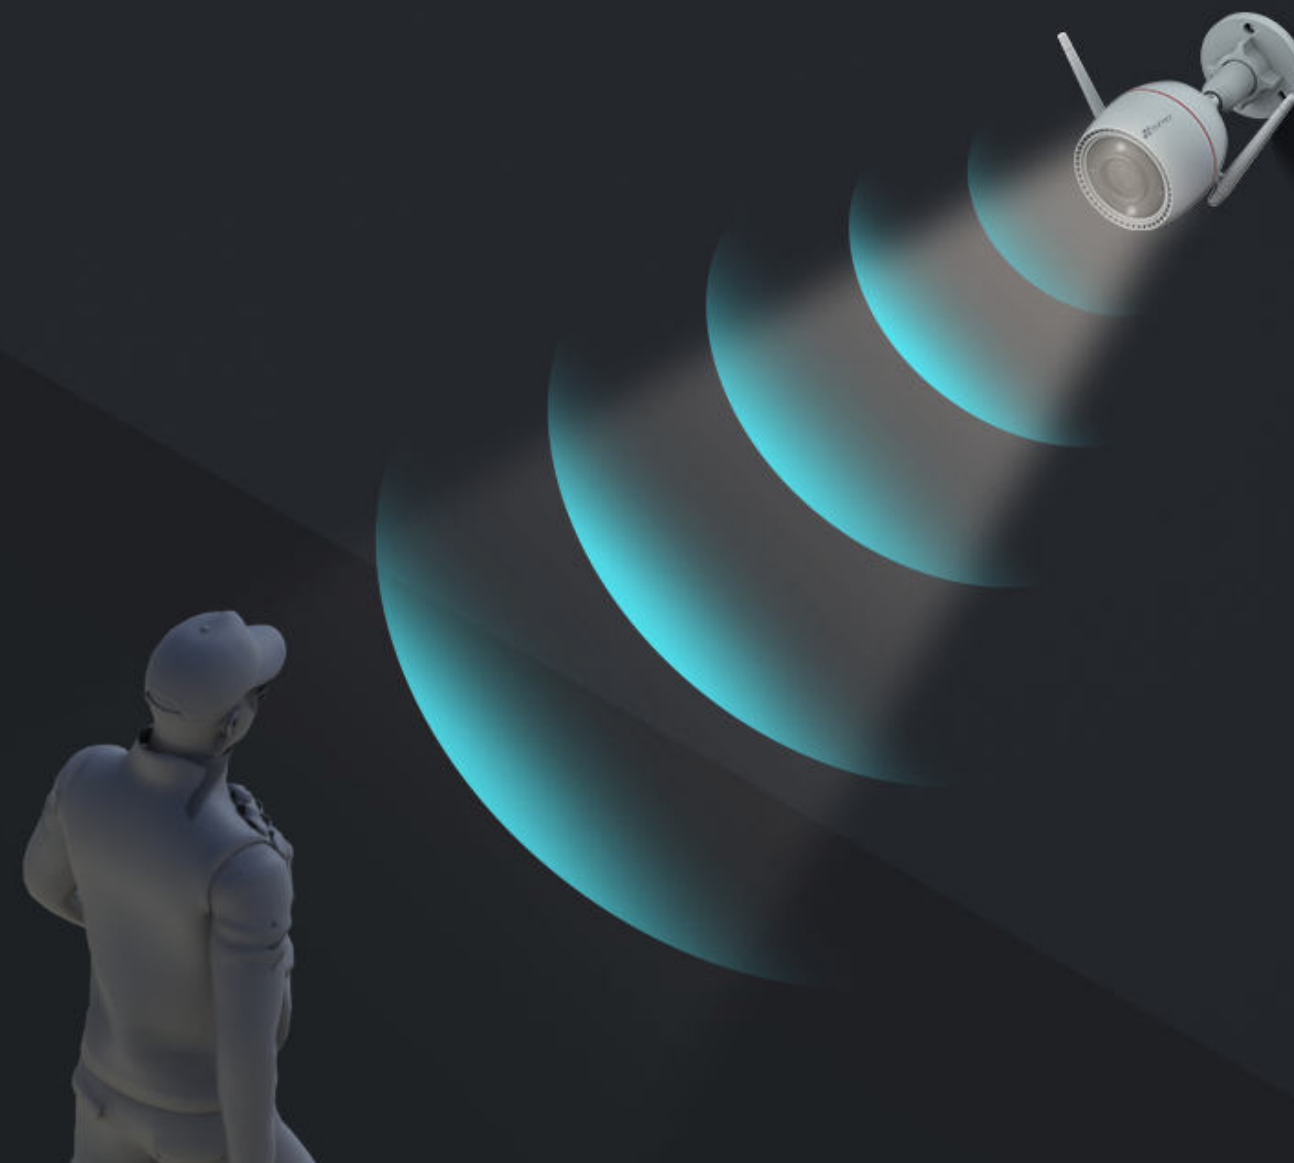

H3c **2K**

Wi-Fi Smart Home Camera

Reliably ready for every crucial moment

A well-built camera by quality and functionality, the H3c 2K is designed to provide 24/7 non-stop home protection in a smart way. Working as an outdoor guard for most homes, the camera renders ultra-sharp 2K video and colorful night vision, and is smart enough to detect human activities and provide active defense. Compact in size and durable against weathers, the H3c 2K can be your ideal home security camera.

AI algorithm for alerts that matter

The camera's onboard AI algorithm helps distinguish and detect moving people in particular, so as to reduce insignificant alerts caused by falling leaves or flying insects. You will receive smarter notifications that matter to you.

AI-Powered Human Shape Detection

Customizable Detection Zone

No Subscription Fee

A vigilant guard who works around the clock

The H3c 2K integrates EZVIZ's beloved active defense function to provide an extra layer of protection. Upon detection of intruders, the camera will set off a loud siren and flash two spotlights⁴ to warn them away.

You can integrate the H3c 2K to your existing smart home system. Voice-enable the live viewing with “Hey Google” or “Alexa” to check what’s happening on a bigger screen.

Extra-Large, safe storage options that you can trust