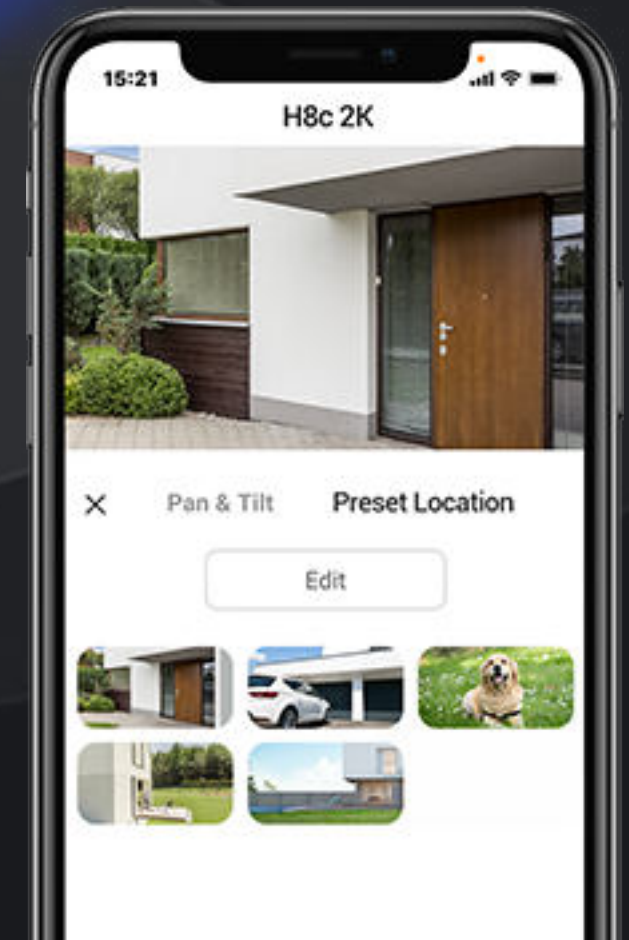

You have a delivery

How can I help you?

Hear and speak with visitors as if you were there

With the H8c 2K, you can simply use your smartphone to hear and speak to a deliveryman, greet guests, or ask strangers to leave your property – even if you're not home.