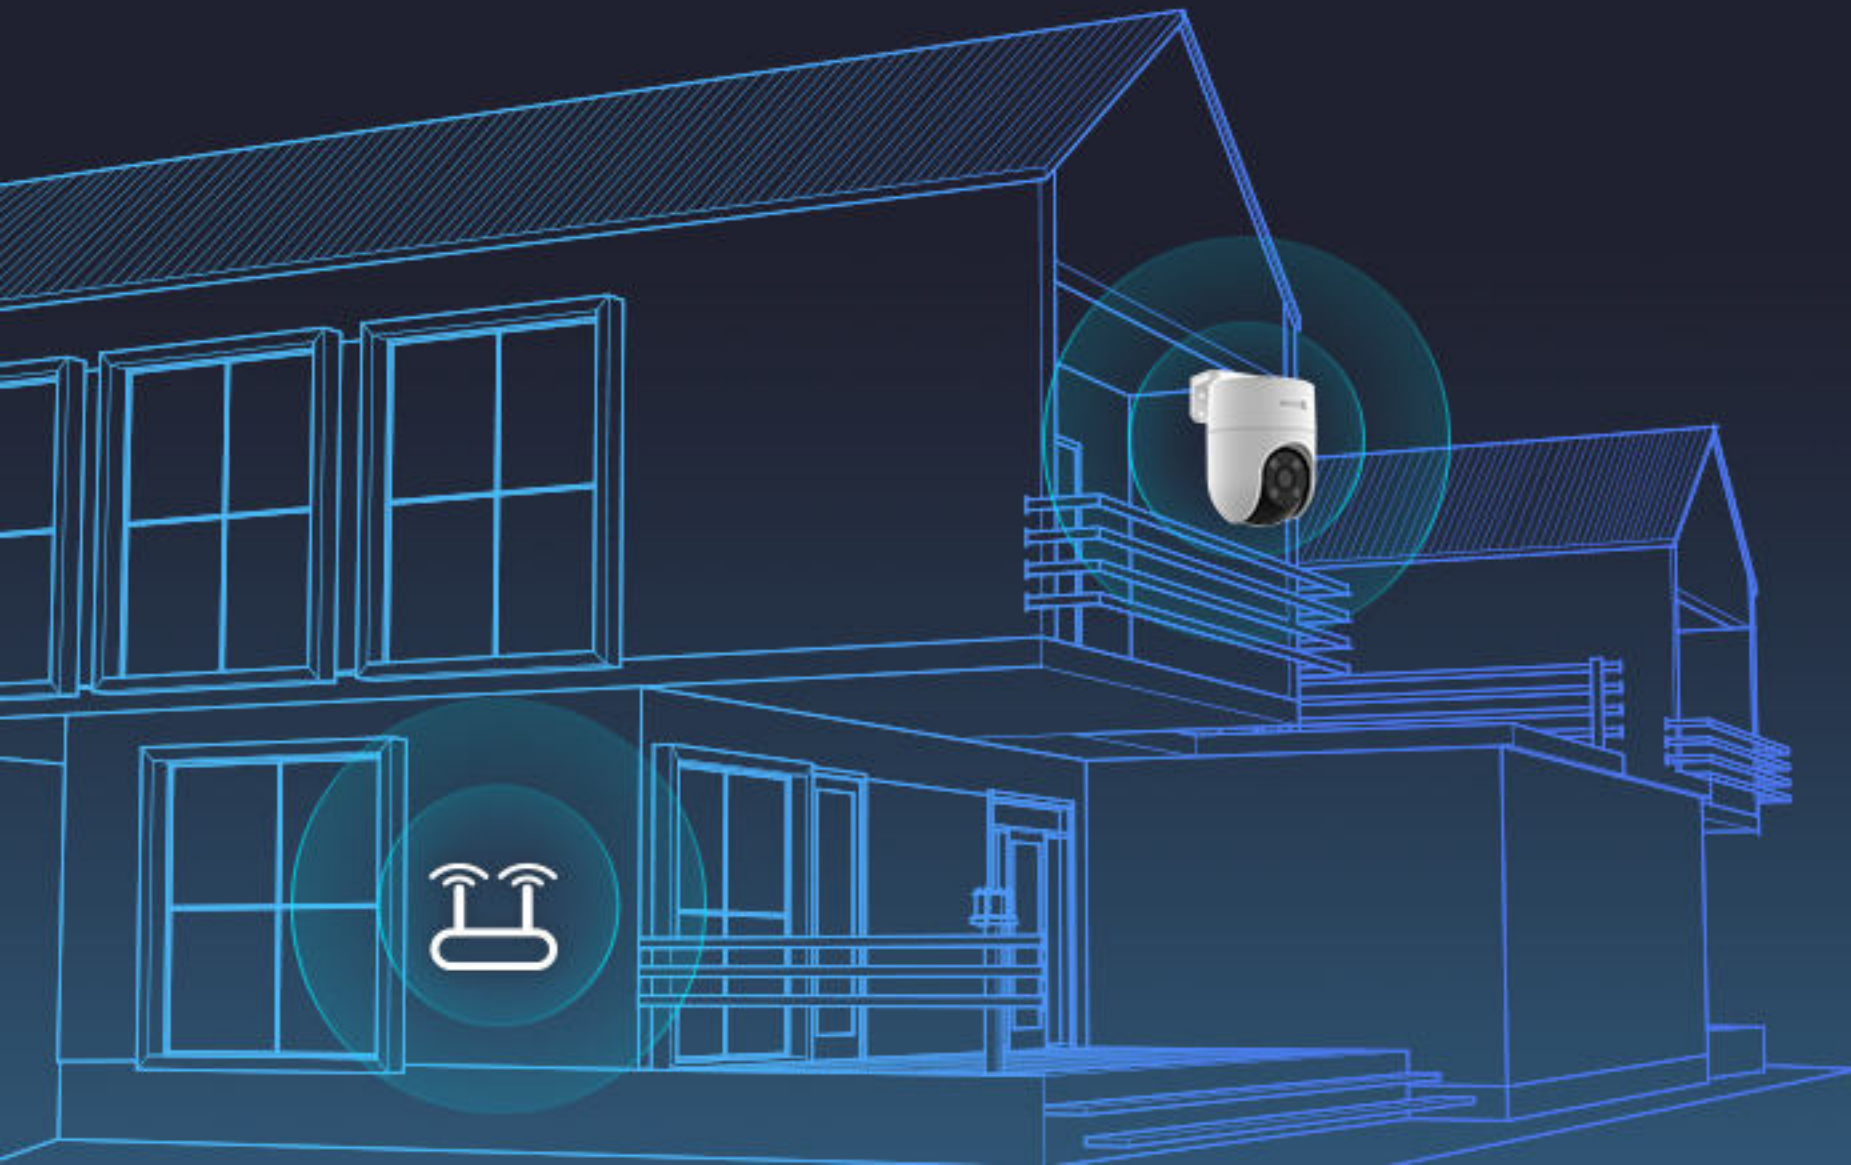

- **Black-and-white night vision**

If you don't want the lighting to disturb your neighbors, just go with the infrared night vision by changing on the EZVIZ App.

- **Smart night vision**

Or, let the camera decide. In smart mode, the camera will automatically light up the environment upon detection of human motion.

## Elegant design with reliable Wi-Fi connection

---

Compact in design to go under the eaves or on an exterior wall, the H8c 2K comes equipped with high-performance, built-in dual antennas to ensure stable, strong camera connection.