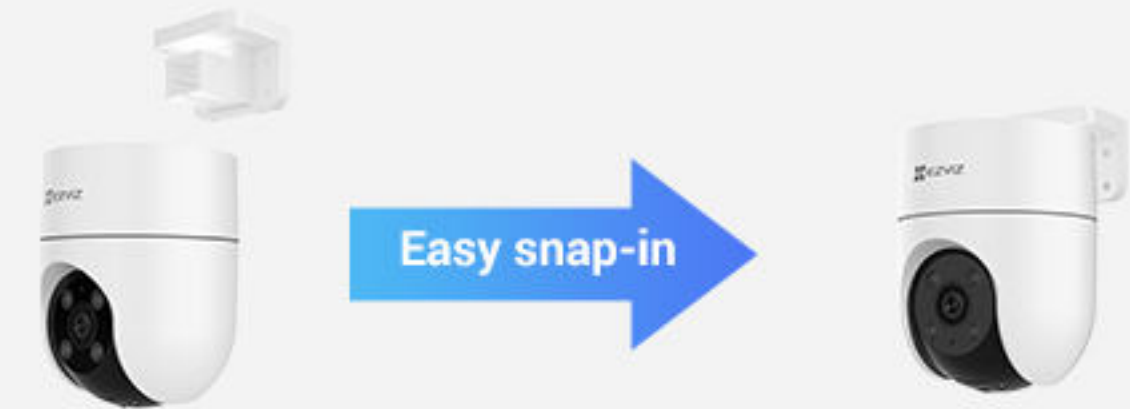

## Pan & Tilt Wi-Fi Camera

## Elegant design with reliable Wi-Fi connection

---

Compact in design to go under the eaves or on an exterior wall, the H8c 2K comes equipped with high-performance, built-in dual antennas to ensure stable, strong camera connection.

## Sturdy and durable for everyday use

---

EZVIZ designed the H8c 2K to bring simple, long-lasting, and worry-free protection to every family. Its weatherproof enclosure stands strong even in harsh weather.

## Detachable mount plate makes installation easy

---

The H8c 2K facilitates the setup process. Its mounting base can be detached from the camera body to get installed first, eliminating the need to hold the whole camera in place while you search for the best installation spot.