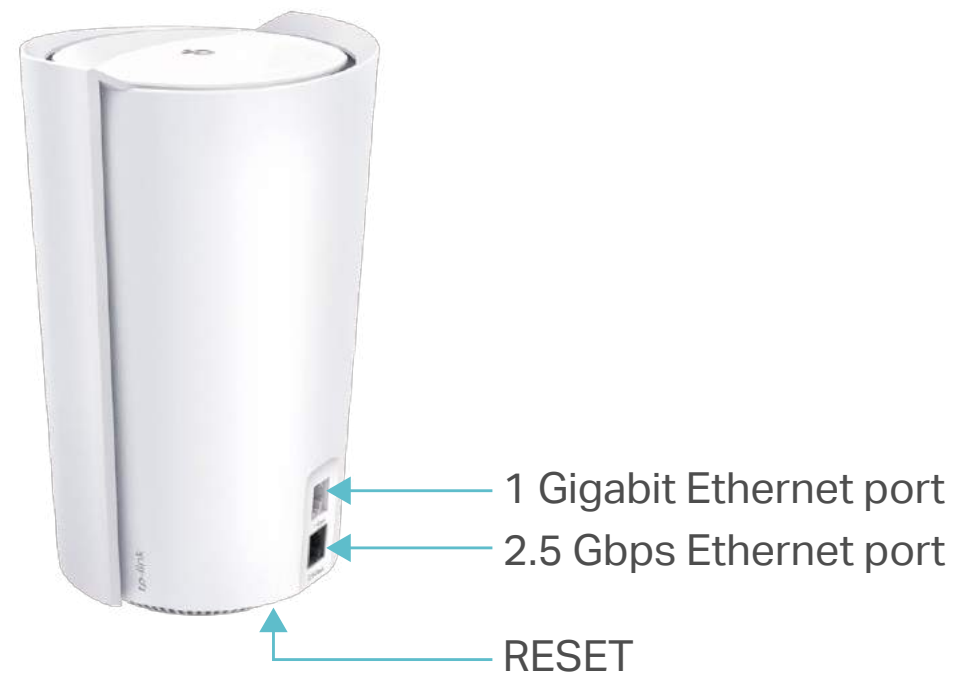

Work with All Deco Models

Form a Mesh network with your desired Deco models

All Deco models can work together. Just expand Mesh Wi-Fi coverage anytime by adding more Decos

Specifications

Hardware

- Ethernet Port: 1 × 2.5 Gbps port + 1 × gigabit port per Deco unit (WAN/LAN auto-sensing)
- Button: 1 RESET button on the underside
- Antenna: 4 high-gain antennas + 2 smart antennas
- Power Consumption (with power adapter): 30W max
- Dimensions (W × D × H): 5.1 × 4.8 × 8.3in (130 × 123 × 210 mm)
- Power Adapter Input: 100-240V~50/60Hz 0.8A
- Power Adapter Output: 12V \equiv 2.5A