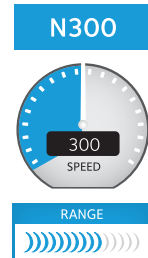

Performance & Use

- N300 WiFi speed—Faster downloads & Internet gaming
- WiFi range for medium-sized homes
- Parental Controls keep your Internet experience safe
- NETGEAR® genie® App—Home networking simplified