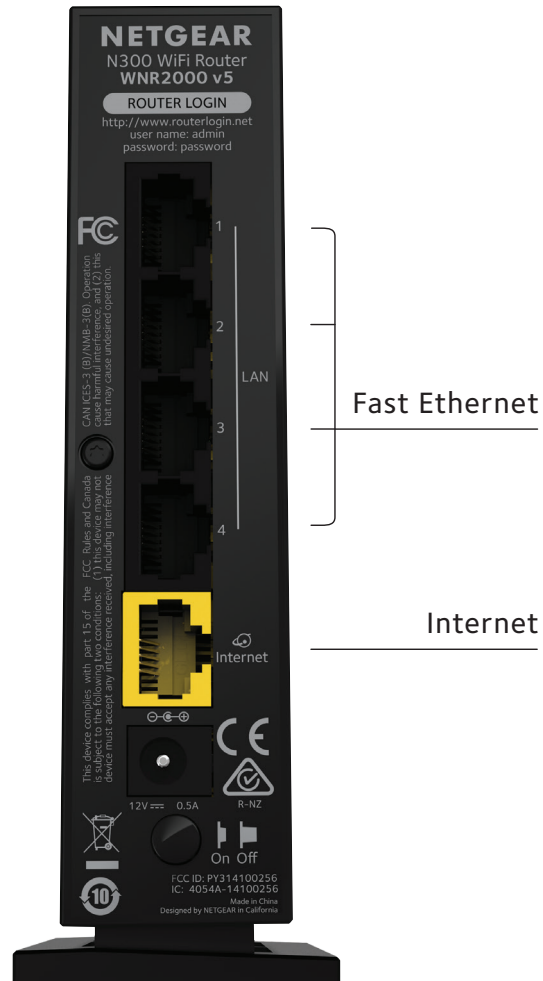

ONLINE GAMING—Optimized for multi-player gaming with no lags

Connection Diagram

PACKAGE CONTENTS

- N300 WiFi Router (WNR2000v5)
- Ethernet cable
- Power adapter
- Quick install guide

PHYSICAL SPECIFICATIONS