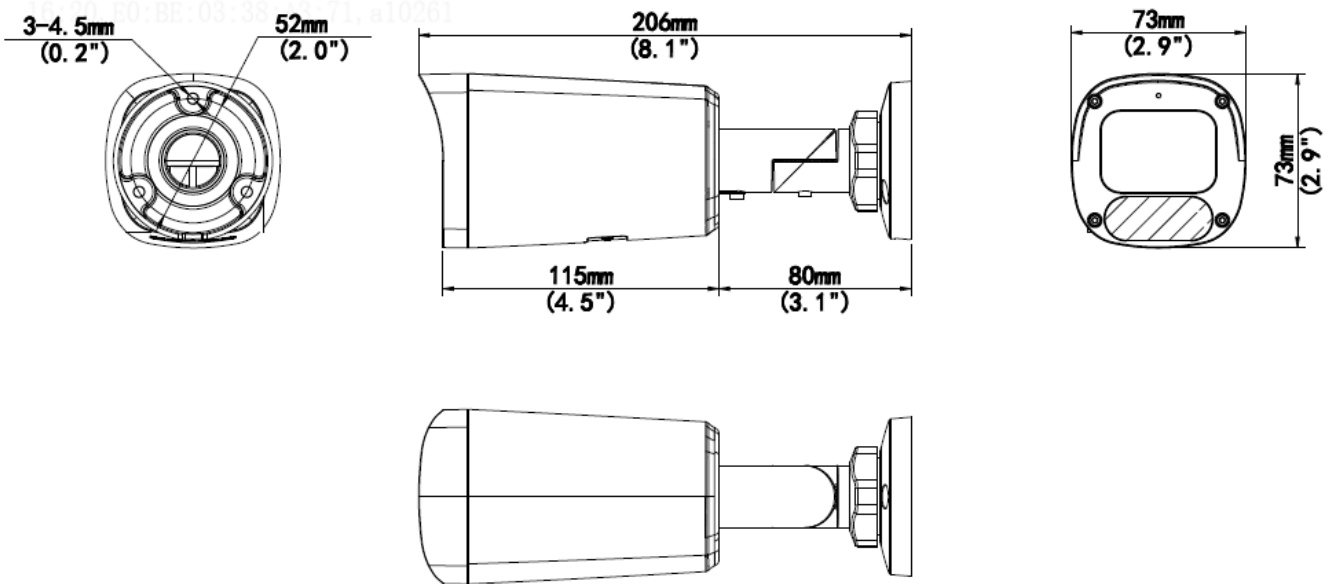

Power Interface	Ø 5.5mm coaxial power plug
Dimensions (L × W × H)	206 × 73 × 73mm (8.1" × 2.9" × 2.9")
Weight	0.48kg(1.06lb)
Material	Graphene + Metal
Working Environment	-30°C ~ 60°C (-22°F ~ 140°F), Humidity: ≤95% RH (non-condensing)
Storage Environment	-30°C ~ 60°C (-22°F ~ 140°F), Humidity: ≤95% RH (non-condensing)
surge protection	4KV
Reset Button	Support

Dimensions

Accessories

TR-JB05-B-IN

Junction Box

TR-UP06-C-IN

Pole Mount

TR-A01-IN

Waterproof Joint