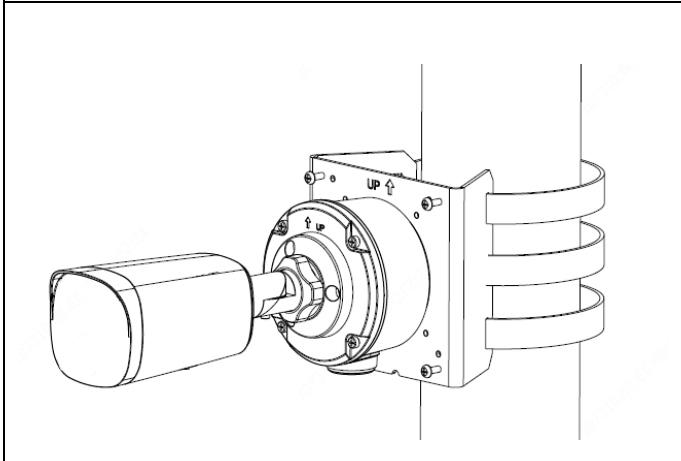

Pole Mount

TR-JB05-B-IN+ TR-UP06-C-IN

Zhejiang Uniview Technologies Co., Ltd.

Building No. 369, Xietong Road, Xixing Sub-district, Binjiang District, Hangzhou City, Zhejiang Province, China (310051)

Email: overseasbusiness@uniview.com; globalsupport@uniview.com

<http://www.uniview.com>

©2024 Zhejiang Uniview Technologies Co., Ltd. All rights reserved.

*Product specifications and availability are subject to change without notice.