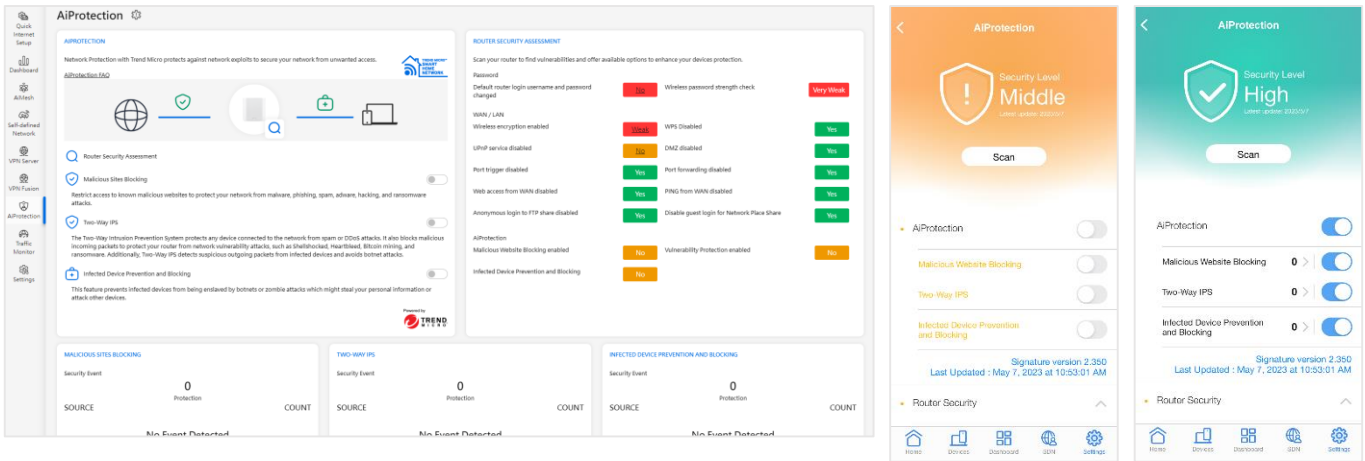

Scenario Explorer

The scenario explorer can guide network novices through the network setup process. Just click on a scenario that suits your business the most, and it will customize your router's settings to complete the process in just a few steps.

Self-Defined Network (SDN)

A Self-defined Network (SDN) provides up to five SSIDs to separate and prioritize devices for various business usages and network alternatives. Network segments can be made for employees, guest portals, guest networks, scheduled networks, IoT networks, and VPN networks.

Plug and Connect (Dual WAN)

The EBR63 provides reliable and stable internet access for business owners. It offers a dual WAN failover solution for when your primary Ethernet WAN connection is unstable. With dual WAN support, you can set the USB port as a backup WAN by connecting to your mobile phone with a hotspot. No complicated setup is needed — just plug it in and use it.

Security Scan : With one-click security scanning, you can protect your Wi-Fi environment from the growing threat of cyberattacks.

Safe Browsing: Filter explicit contents from your search results, and block unwanted contents for your family, work partner, and for yourself.