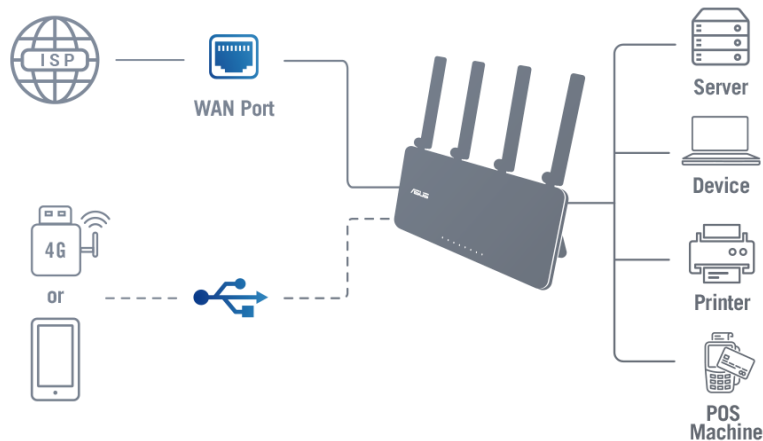

* Account binding is only supported on the app.

Dashboard

ASUS ExpertWiFi EBR63 dashboard offers a comprehensive overview of network status, including DNS benchmarks, connected clients, Ethernet port status, and more. This allows SMB users to effortlessly monitor and manage all aspects of their network through the dashboard.

Scenario Explorer

The scenario explorer can guide network novices through the network setup process. Just click on a scenario that suits your business the most, and it will customize your router's settings to complete the process in just a few steps.

Self-Defined Network (SDN)

A Self-defined Network (SDN) provides up to five SSIDs to separate and prioritize devices for various business usages and network alternatives. Network segments can be made for employees, guest portals, guest networks, scheduled networks, IoT networks, and VPN networks.

Plug and Connect (Dual WAN)

The EBR63 provides reliable and stable internet access for business owners. It offers a dual WAN failover solution for when your primary Ethernet WAN connection is unstable. With dual WAN support, you can set the USB port as a backup WAN by connecting to your mobile phone with a hotspot. No complicated setup is needed — just plug it in and use it.