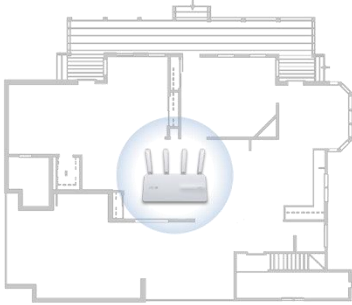

Accommodate to Any Space

Extendable & Scalable

Café