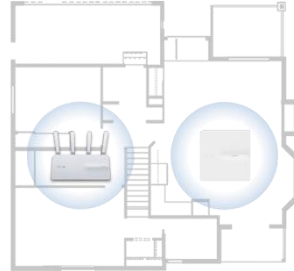

Small Office