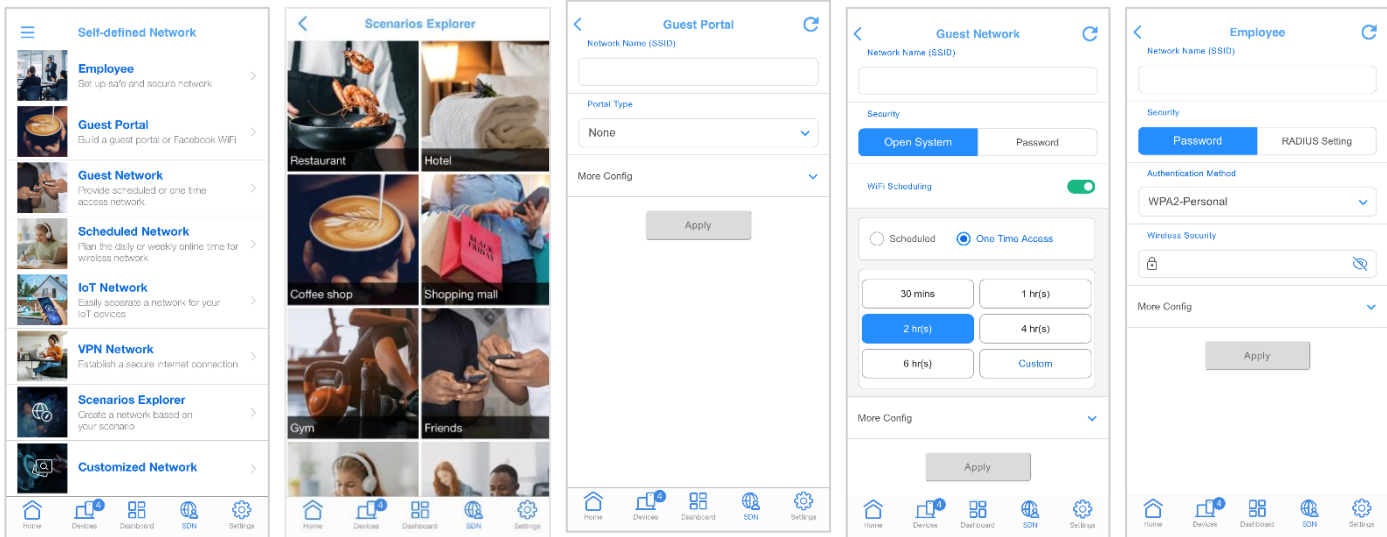

Scenario Explorer

The scenario explorer can guide network novices through the network setup process. Just click on a scenario that suits your business the most, and it will customize your router's settings to complete the process in just a few steps.

Self-Defined Network (SDN)

A Self-defined Network (SDN) provides up to five SSIDs to separate and prioritize devices for various business usages and network alternatives. Network segments can be made for employees, guest portals, guest networks, scheduled networks, IoT networks, and VPN networks.