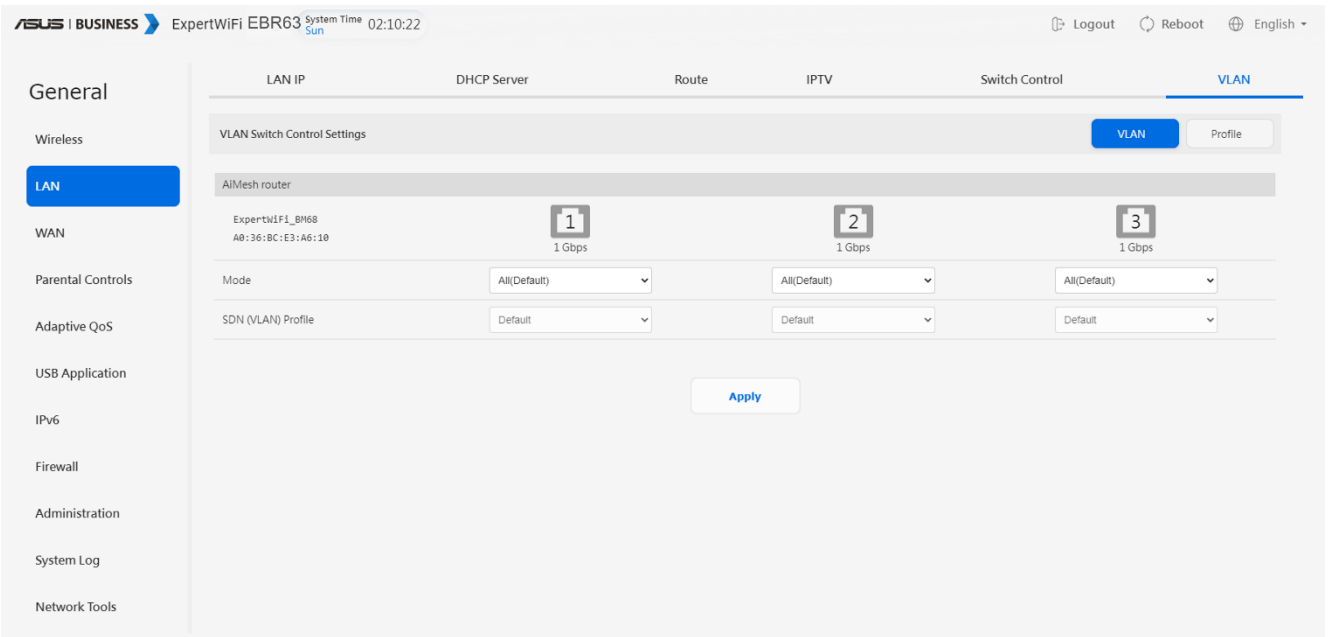

VLAN

The EBR63 supports virtual local area network (VLAN) management. VLAN management enables an easy, fast and flexible way to segment the network wired and wirelessly. You can dedicate an Ethernet port that provides additional security for your business.