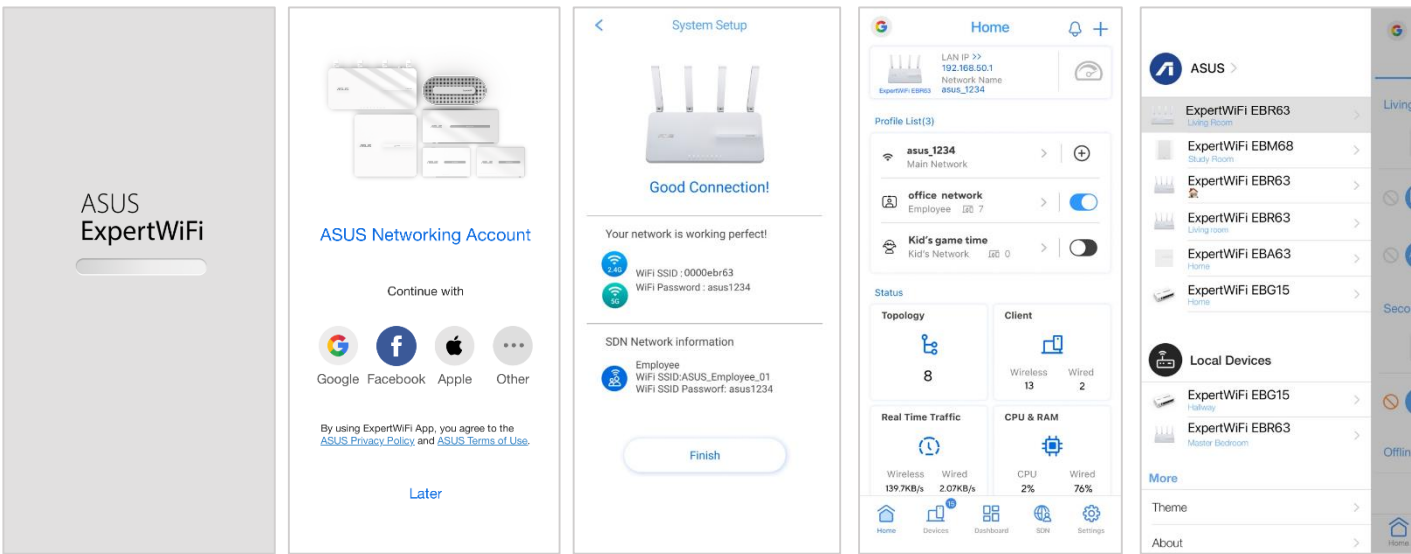

Stand up mode

Cable organizer

Wall mount

Easy to set up and manage

Brand new ASUS ExpertWiFi App/Web UI

The new ASUS ExpertWiFi series features a user-friendly APP that simplifies the setup process. Through account binding, users can manage multiple ASUS devices through one account, including Google, ASUS ID, Facebook, etc.

* Account binding is only supported on the app.

Dashboard

ASUS ExpertWiFi EBR63 dashboard offers a comprehensive overview of network status, including DNS benchmarks, connected clients, Ethernet port status, and more. This allows SMB users to effortlessly monitor and manage all aspects of their network through the dashboard.

Scenario Explorer

The scenario explorer can guide network novices through the network setup process. Just click on a scenario that suits your business the most, and it will customize your router's settings to complete the process in just a few steps.