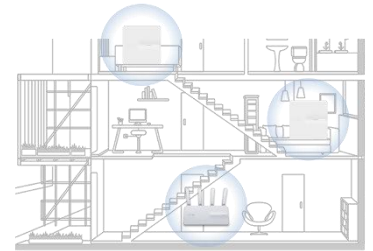

Extendable & Scalable

Café

Businesses with limited space such as a café should get the best results by placing their EBR63 near the center of the location.

Small Office

For the best performance across the office, ensure there's a clear obstacle-free line of sight between the EBR63 and PoE access points, with a distance of no more than 15 meters.

Hostel

For a larger or multi-story space, avoid placing a EBR63 near concrete walls and large metal objects. Instead, place it and PoE access points high up and close to stairs for better cross-floor signal coverage.