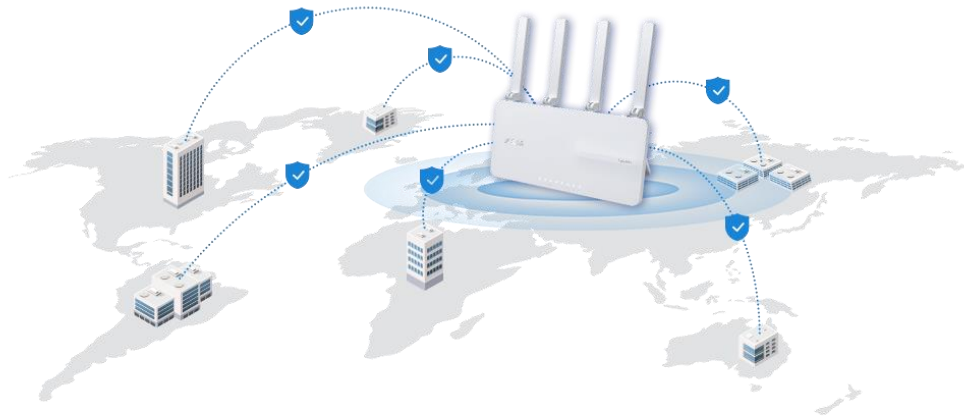

Site-to-Site VPN

Site-to-site VPNs are useful for companies that prioritize private, protected traffic. They are particularly helpful for organizations that have multiple locations spread out over great distances, such as chain stores and overseas branch offices. Using a site-to-site VPN can quickly help you build up your private network to connect all these places and to share information or resources between intranets from different locations.

Specifications

Network Standard	IEEE 802.11a, IEEE 802.11b, IEEE 802.11g, IEEE 802.11n, IEEE 802.11ac, IEEE 802.11ax, IPv4, IPv6
Product Segment	AX3000 ultimate performance
Coverage	Small to medium size space
Data Rate	• 802.11a/g : up to 54 Mbps • 802.11b : up to 11 Mbps • 802.11n : up to 300 Mbps • 802.11ac (1024 QAM) : up to 4333 Mbps • 802.11ax (2.4 GHz) : up to 574 Mbps • 802.11ax (5GHz) : up to 2402 Mbps
Specification	Operating temperature: 0°C ~ 40°C Operating humanity: 50 % ~ 90 %
Antenna	External antenna x 4