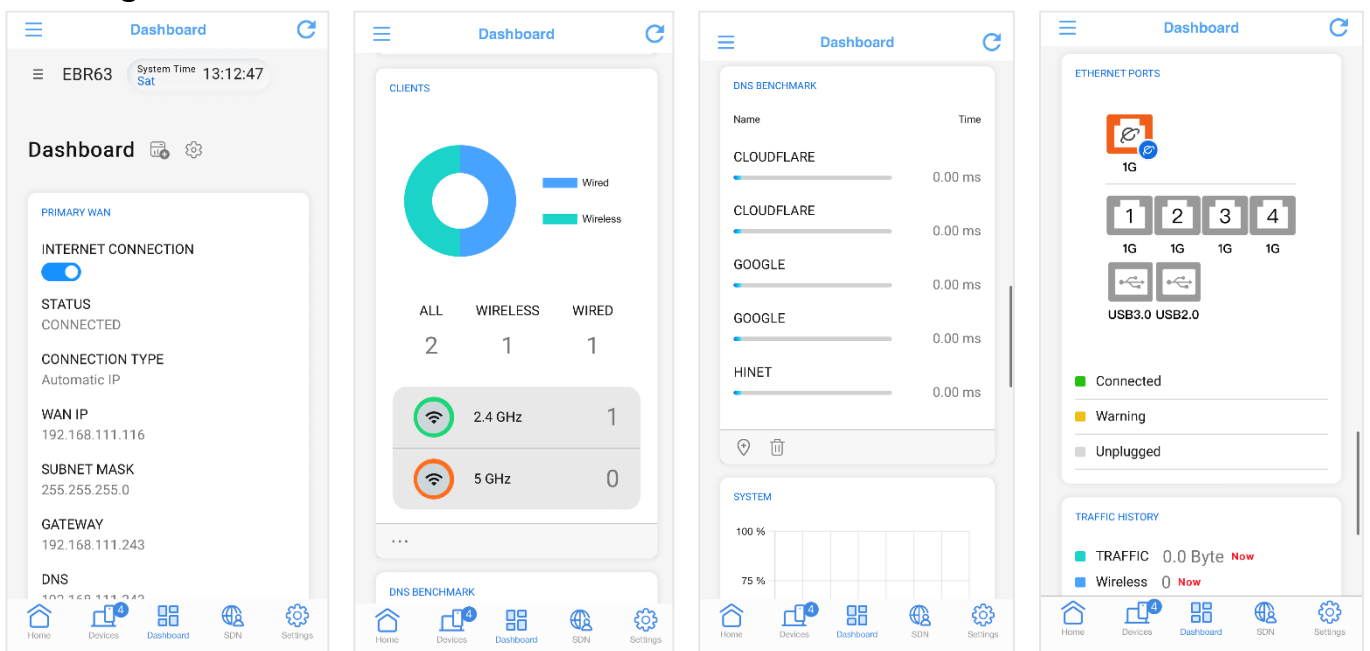

Stand up mode

Cable organizer

Wall mount

Easy to set up and manage

Brand new ASUS ExpertWiFi App/Web UI

The new ASUS ExpertWiFi series features a user-friendly APP that simplifies the setup process. Through account binding, users can manage multiple ASUS devices through one account, including Google, ASUS ID, Facebook, etc.

* Account binding is only supported on the app.

Dashboard

ASUS ExpertWiFi EBR63 dashboard offers a comprehensive overview of network status, including DNS benchmarks, connected clients, Ethernet port status, and more. This allows SMB users to effortlessly monitor and manage all aspects of their network through the dashboard.

Scenario Explorer

The scenario explorer can guide network novices through the network setup process. Just click on a scenario that suits your business the most, and it will customize your router's settings to complete the process in just a few steps.

Self-Defined Network (SDN)

A Self-defined Network (SDN) provides up to five SSIDs to separate and prioritize devices for various business usages and network alternatives. Network segments can be made for employees, guest portals, guest networks, scheduled networks, IoT networks, and VPN networks.