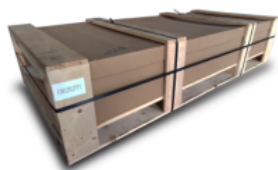

## Easy Rack Flatpack, 600mm/42U/1000mm, with Roof, Side panel, castors, feet, 4 Brackets, No Bottom, black

ER6202FP1