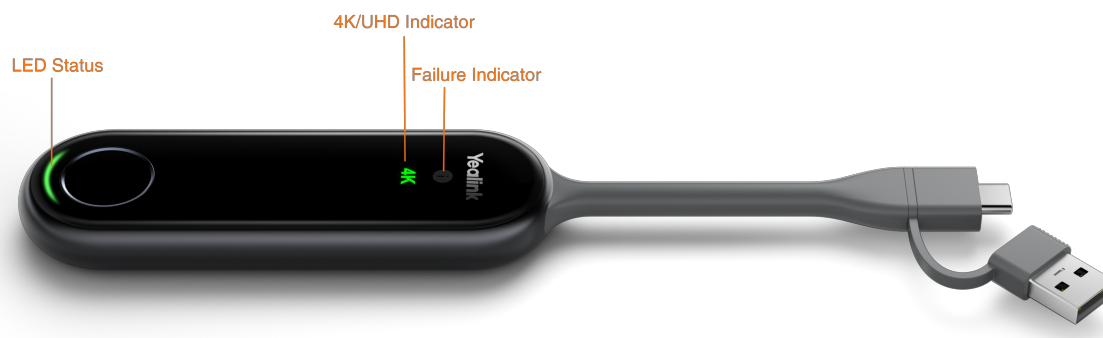

*Comming Soon

Device Compatibility

- [Teams Room Accessories Compatibility Lists](#)
- [Zoom Rooms Accessories Compatibility Lists](#)

LED Status

LED	LED Indicator	Description
4K/UHD Indicator	Solid green	The hard-coded content sharing resolution reaches 4K.
System Error Indicator	Solid red	Fail to connect to the endpoint.
System Status Indicator	Flash green slowly	The connection has been completed, and is waiting for content sharing.
System Status Indicator	Solid green	Sharing content.
System Status Indicator	Solid orange	Updating/Pairing.