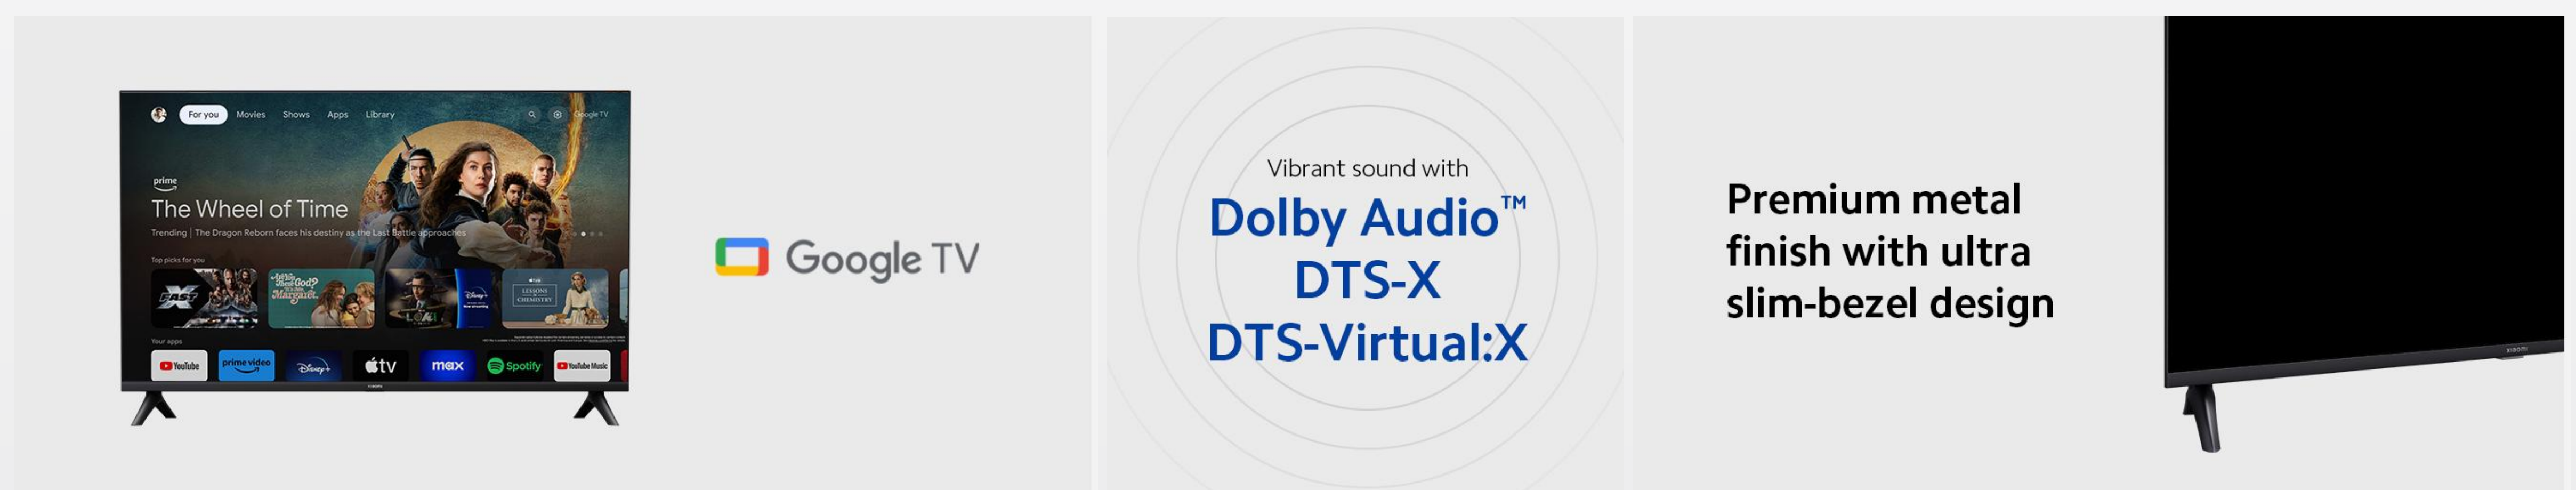

# XIAOMI TV A 55 2025

Smart living, immersive viewing

4K HDR display with motion smoothing technology

Premium metal finish with ultra slim-bezel design

Vibrant sound with Dolby Audio™, DTS:X and DTS Virtual:X<sup>1</sup>

## Display

- 55" 4K UHD
- Resolution: 3840 x 2160
- Refresh rate: 60Hz
- Color depth: 1.07 billion
- Viewing angle: 178°(H)/178°(V)