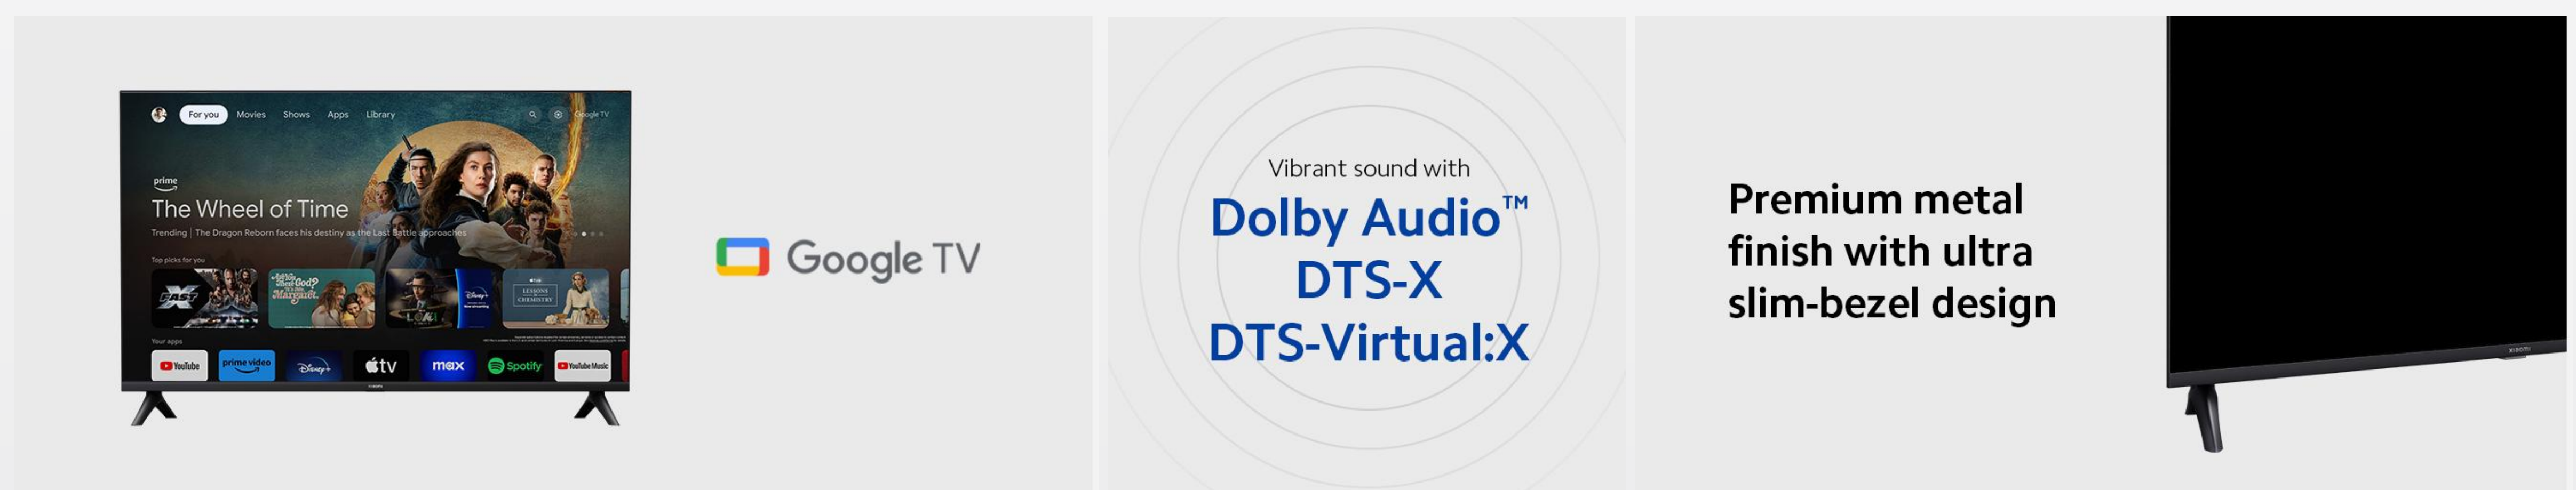

XIAOMI TV A 43 2025

Smart living, immersive viewing

4K HDR display with motion smoothing technology

Premium metal finish with ultra slim-bezel design

Vibrant sound with Dolby Audio™, DTS:X and DTS Virtual:X¹

Everything you stream. All on one screen

Do more on your TV with your voice

Display

- 43" 4K UHD
- Resolution: 3840 x 2160
- Refresh rate: 60Hz
- Color depth: 1.07 billion
- Viewing angle: 178°(H)/178°(V)

Audio

- 2 X 8 W speakers
- Dolby Audio, DTS-X, DTS Virtual:X

Processor

- CPU: Quad A55
- GPU: Mali G52 MC1
- RAM: 2 GB
- Storage: 8 GB

Design & Dimensions

- Premium bezel-less design
- Color: Black
- Double stand
- Dimensions (without base): 954.7 x 81.3 x 562.2mm
- Dimensions (including base): 954.7 x 209.6 x 598.4mm
- Wall mount: 200 x 100mm
- Packing weight: 8.3kg

System

- Google TV™²
- Google Assistant built-in³
- Google Play² access
- Smart home control hub
- Chromecast built-in™⁴ and Miracast
- Netflix, Prime Video and YouTube pre-installed

Connectivity

- Wi-Fi 2.4GHz/5GHz
- Bluetooth 5.0
- Broadcasting system: DVB-T2/C, DVB-S2⁵
- Ports
  - HDMI x 3
  - USB 2.0 x 1
  - Ethernet (LAN) x 1
  - CI Slot x 1⁶
  - Composite In (AV)
  - Optical x 1

Package includes

- Xiaomi TV x 1,
- 360° Bluetooth remote control x 1,
- Power cable x 1, Screws bag X 1,
- User manual x 1, Warranty cards x 1,
- Stand components x 2

¹ Requires Videocontent that supports Dolby Audio™ and DTS decoding.

² Google, Google TV, Google Play and other marks are trademarks of Google LLC.

³ Google Assistant availability varies by market. Please refer to Google Assistant official website for more info.

⁴ Require Chromecast built-in™ enabled apps.

^{5/6} Availability varies by market.