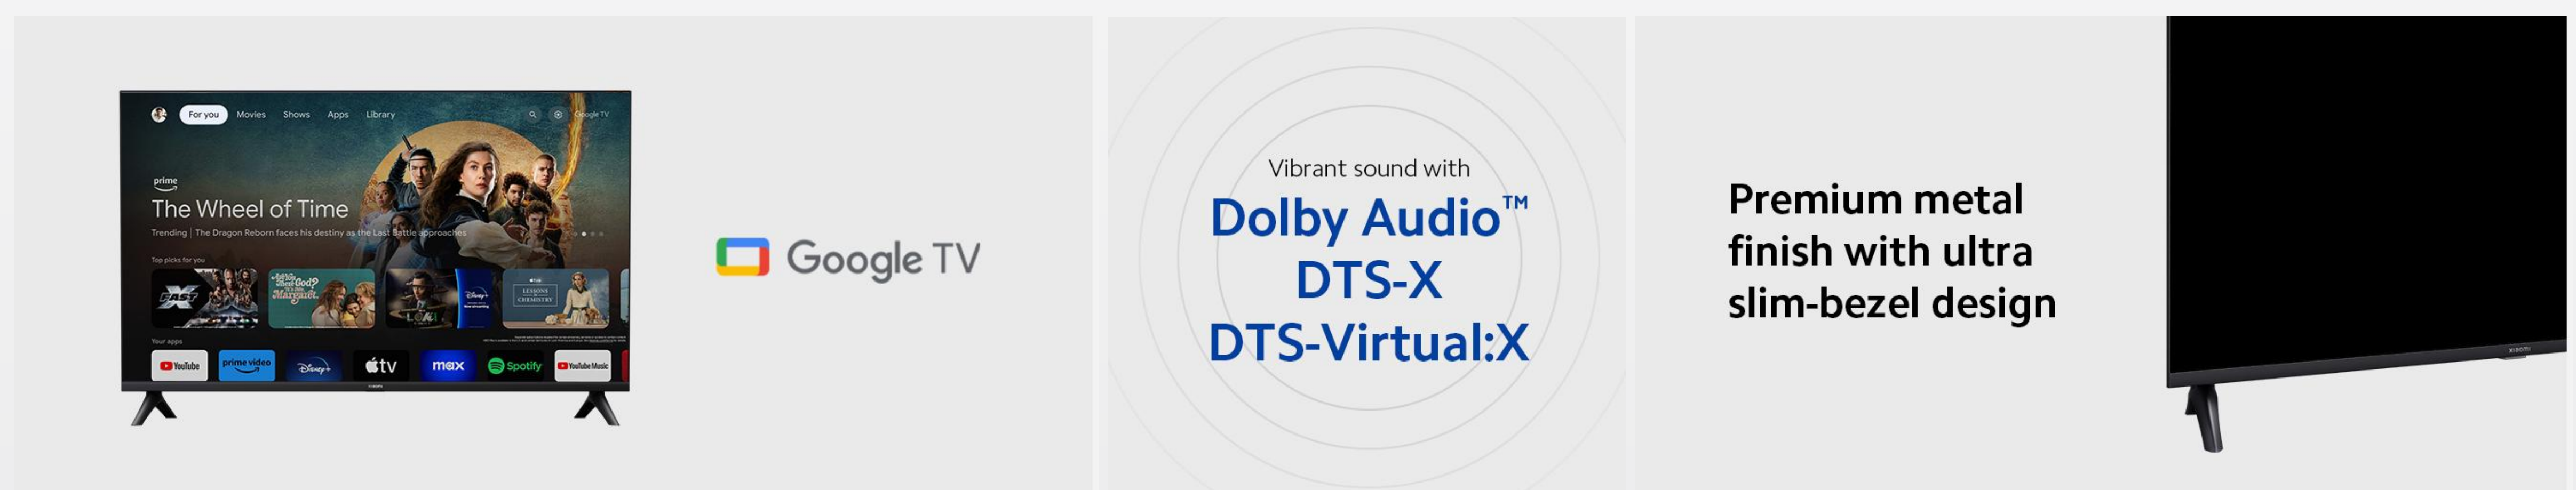

XIAOMI TV A 50 2025

Smart living, immersive viewing

4K HDR display with motion smoothing technology

Premium metal finish with ultra slim-bezel design

Vibrant sound with Dolby Audio™, DTS:X and DTS Virtual:X¹

Everything you stream. All on one screen

Do more on your TV with your voice

Display

- 50" 4K UHD
- Resolution: 3840 x 2160
- Refresh rate: 60Hz
- Color depth: 1.07 billion
- Viewing angle: 178°(H)/178°(V)

Audio

- 2 X 10 W speakers
- Dolby Audio, DTS-X, DTS Virtual:X

Processor

- CPU: Quad A55
- GPU: Mali G52 MC1
- RAM: 2 GB
- Storage: 8 GB

Design & Dimensions

- Premium bezel-less design
- Color: Black
- Double stand
- Dimensions (without base): 1111 x 650 x 82mm
- Dimensions (including base): 1111 x 702 x 279mm
- Wall mount: 200 x 200mm
- Packing weight: 10.8kg

System

- Google TV™²
- Google Assistant built-in³
- Google Play² access
- Smart home control hub
- Chromecast built-in™⁴ and Miracast
- Netflix, Prime Video and YouTube pre-installed

Connectivity

- Wi-Fi 2.4GHz/5GHz
- Bluetooth 5.0
- Broadcasting system: DVB-T2/C, DVB-S2⁵
- Ports
  - HDMI x 3
  - USB 2.0 x 1
  - Ethernet (LAN) x 1
  - CI Slot x 1⁶
  - Composite In (AV)
  - Optical x 1

Package includes

- Xiaomi TV x 1,
- 360° Bluetooth remote control x 1,
- Power cable x 1, Screws bag X 1,
- User manual x 1, Warranty cards x 1,
- Stand components x 2

¹ Requires Videocontent that supports Dolby Audio™ and DTS decoding.

² Google, Google TV, Google Play and other marks are trademarks of Google LLC.

³ Google Assistant availability varies by market. Please refer to Google Assistant official website for more info.

⁴ Require Chromecast built-in™ enabled apps.

^{5/6} Availability varies by market.