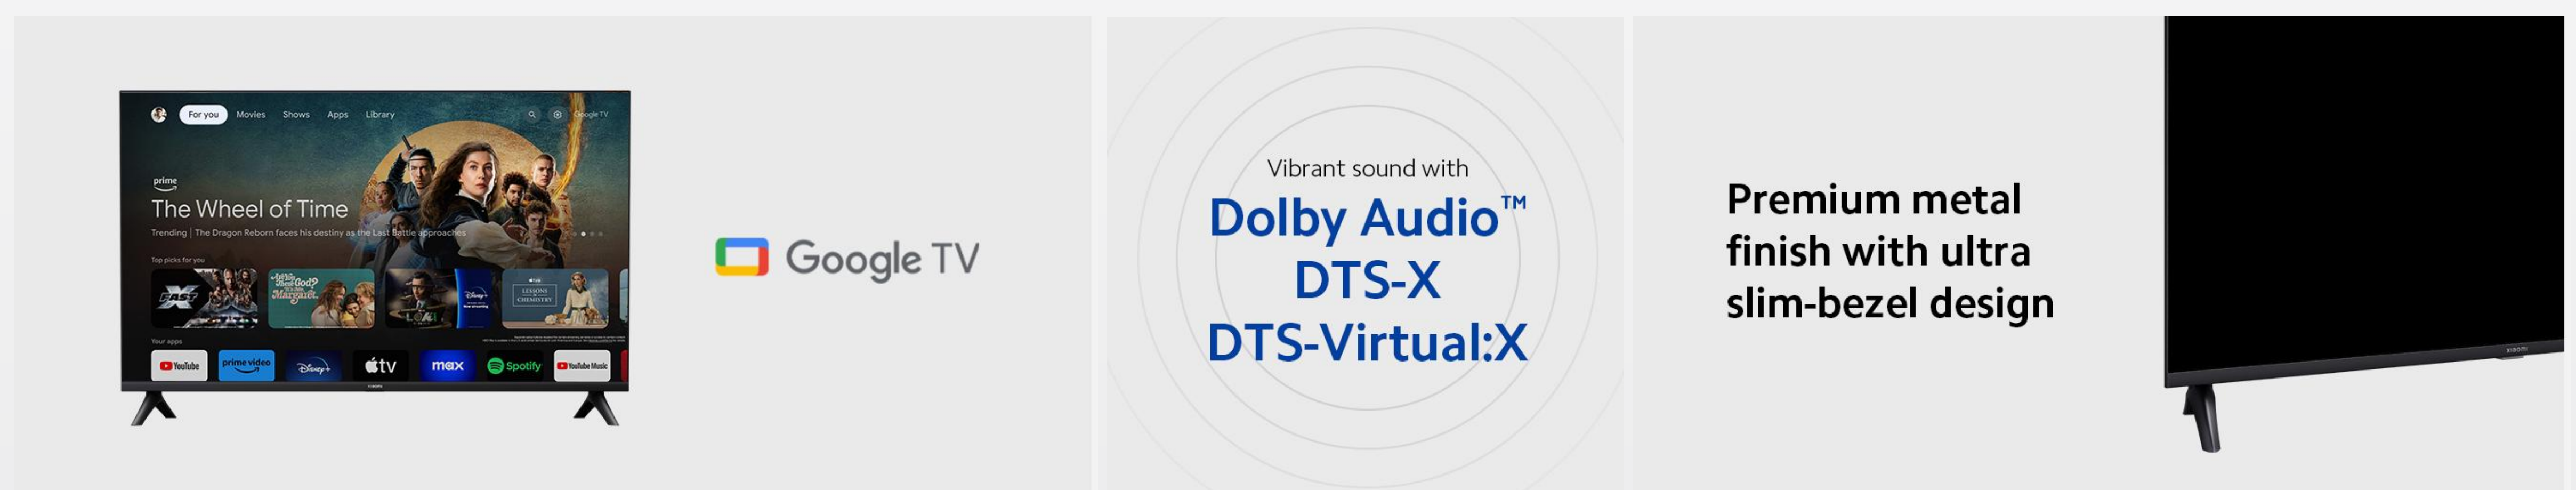

# XIAOMI TV A 65 2025

Smart living, immersive viewing

4K HDR display with motion smoothing technology

Premium metal finish with ultra slim-bezel design

Vibrant sound with Dolby Audio™, DTS:X and DTS Virtual:X<sup>1</sup>

## Display

- 65" 4K UHD
- Resolution: 3840 x 2160
- Refresh rate: 60Hz
- Color depth: 1.07 billion
- Viewing angle: 178°(H)/178°(V)