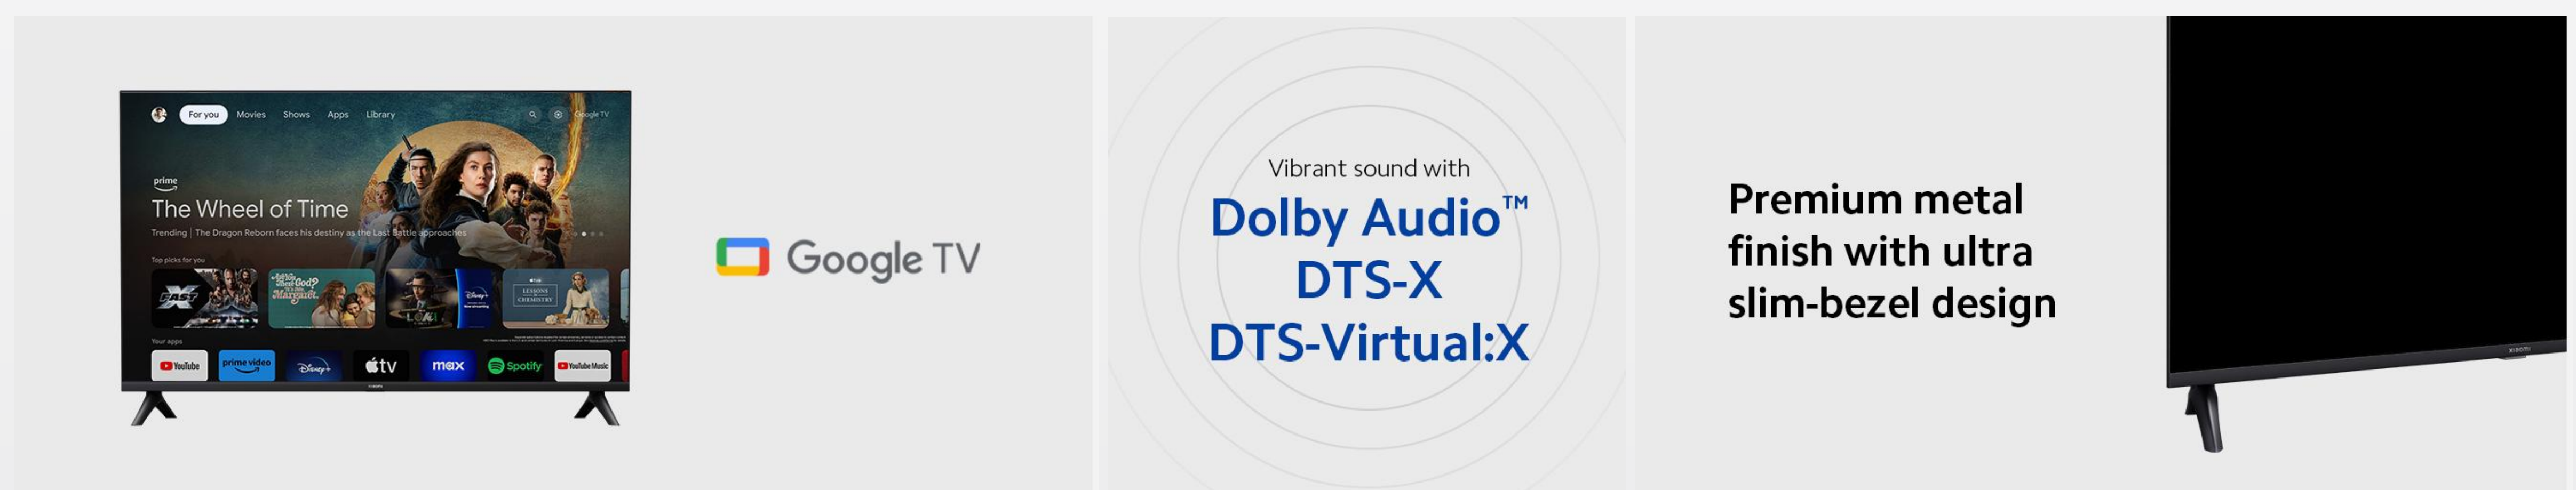

XIAOMI TV A 32 2025

Smart living, immersive viewing

32" HD smart TV

Premium metal finish with ultra slim-bezel design

Vibrant sound with Dolby Audio™, DTS:X and DTS Virtual:X¹

Everything you stream. All on one screen

Do more on your TV with your voice

Display

- 32" HD
- Resolution: 1366 x 768
- Refresh rate: 60Hz
- Color depth: 16.7 million
- Viewing angle: 178°(H)/178°(V)

Audio

- 2 X 5 W speakers
- Dolby Audio, DTS-X, DTS Virtual:X

Processor

- CPU: Quad A55
- GPU: Mali G31 MP2
- RAM: 1.5 GB
- Storage: 8 GB

Design & Dimensions

- Premium bezel-less design
- Color: Black
- Double stand
- Dimensions (without base): 719 x 72 x 421mm
- Dimensions (including base): 719 x 160 x 467mm
- Wall mount: 100 x 100mm
- Packing weight : 4.8kg

System

- Google TV™²
- Google Assistant built-in³
- Google Play² access
- Smart home control hub
- Chromecast built-in™⁴ and Miracast
- Netflix, Prime Video and YouTube pre-installed

Connectivity

- Wi-Fi 2.4GHz/5GHz
- Bluetooth 5.0
- Broadcasting system: DVB-T2/C, DVB-S2⁵
- Ports
  - HDMI x 2
  - USB 2.0 x 1⁶
  - Ethernet (LAN) x 1
  - CI Slot x 1⁷
  - Composite In (AV)

Package includes

- Xiaomi TV x 1,
- 360° Bluetooth remote control x 1,
- Power cable x 1, Screws bag X 1,
- User manual x 1, Warranty cards x 1,
- Stand components x 2

¹ Requires Videocontent that supports Dolby Audio™ and DTS decoding.

² Google, Google TV, Google Play and other marks are trademarks of Google LLC.

³ Google Assistant availability varies by market. Please refer to Google Assistant official website for more info.

⁴ Require Chromecast built-in™ enabled apps.

^{5/6/7} Availability varies by market.