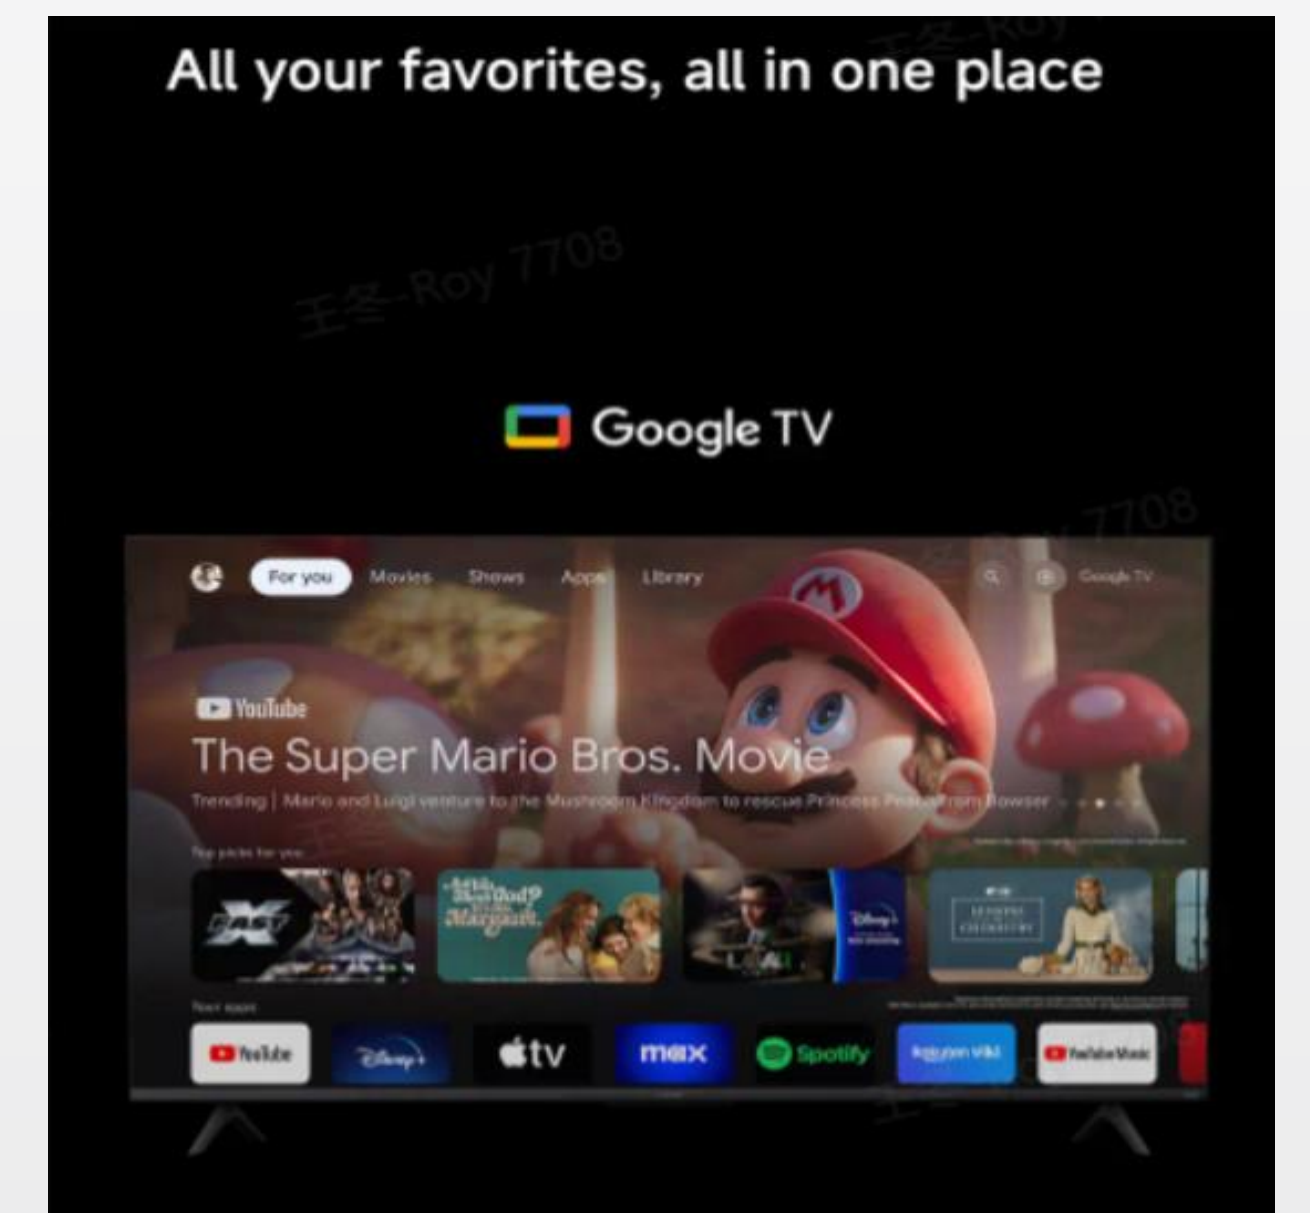

⁵ Availability varies by market.

XIAOMI TV S Mini 55

Stunning in every scene

Bright 4K **QD-MiniLED** display with accurate color

144Hz refresh rate

Premium metal finish with ultra slim-bezel design

Powerful AI engine for image enhancement