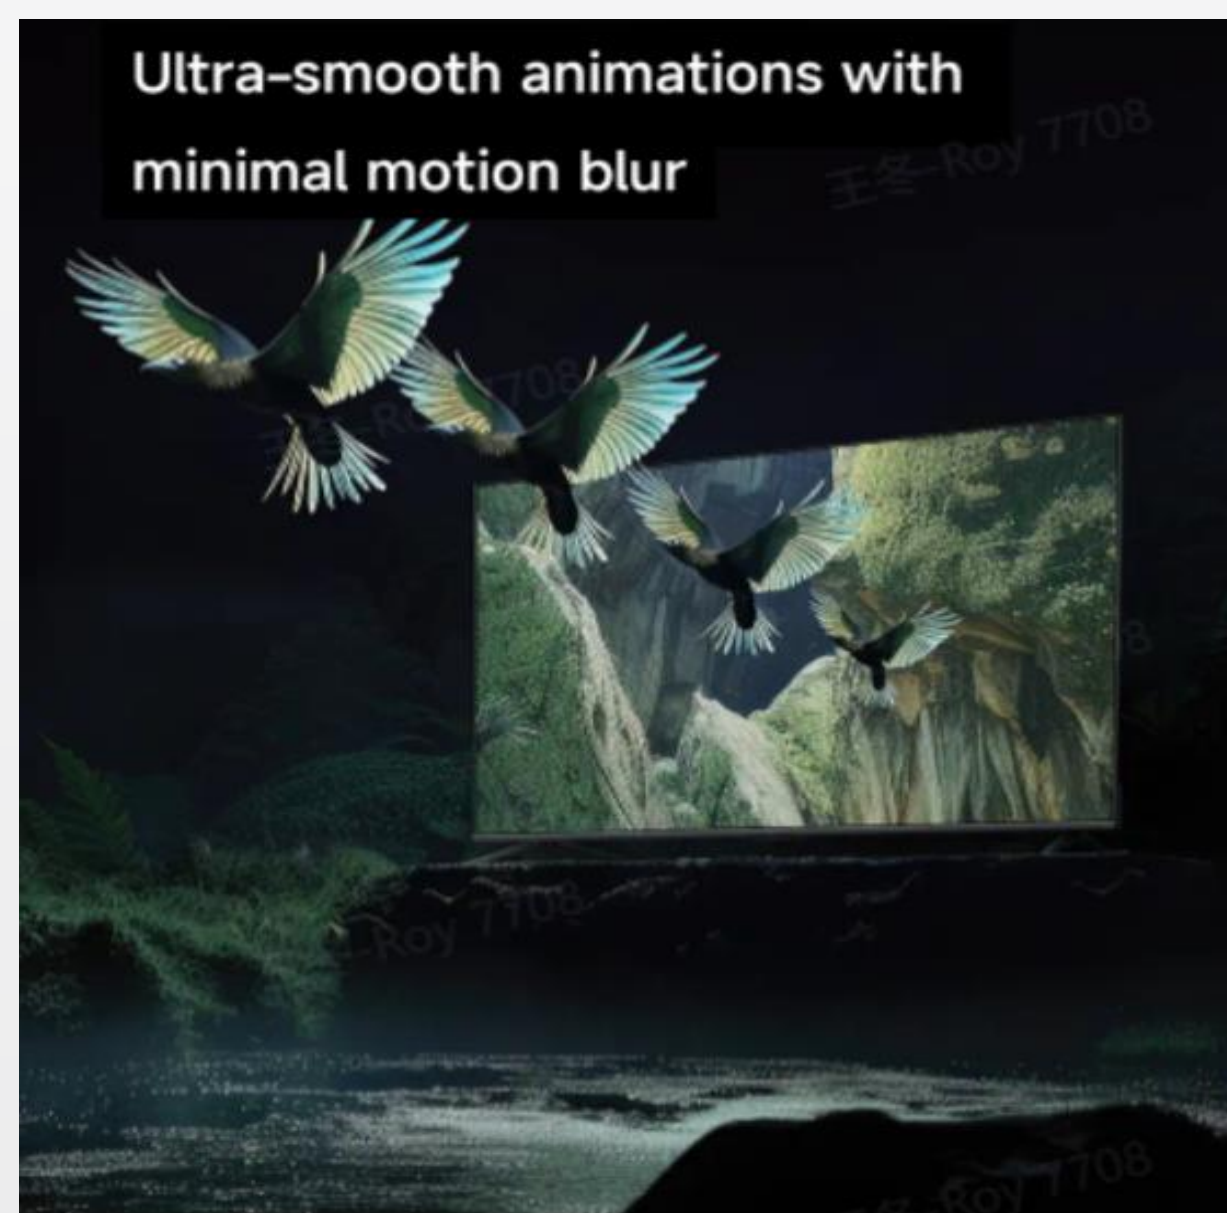

XIAOMI TV S Mini 75

Stunning in every scene

Bright 4K **QD-MiniLED** display with accurate color

144Hz refresh rate

Premium metal finish with ultra slim-bezel design

Powerful AI engine for image enhancement

Display

- 75" 4K UHD
- Resolution: 3840 x 2160
- Refresh rate: 144Hz
- Color depth: 1.07 8Bit+FRC
- Color Gamut: DCI-P3: 92%(min)/94%(Typical)
- Viewing angle : 178° (H)/178° (V)
- Dolby Vision IQ / HDR 10+ / Imax enhanced / Free sync / Filmmaker