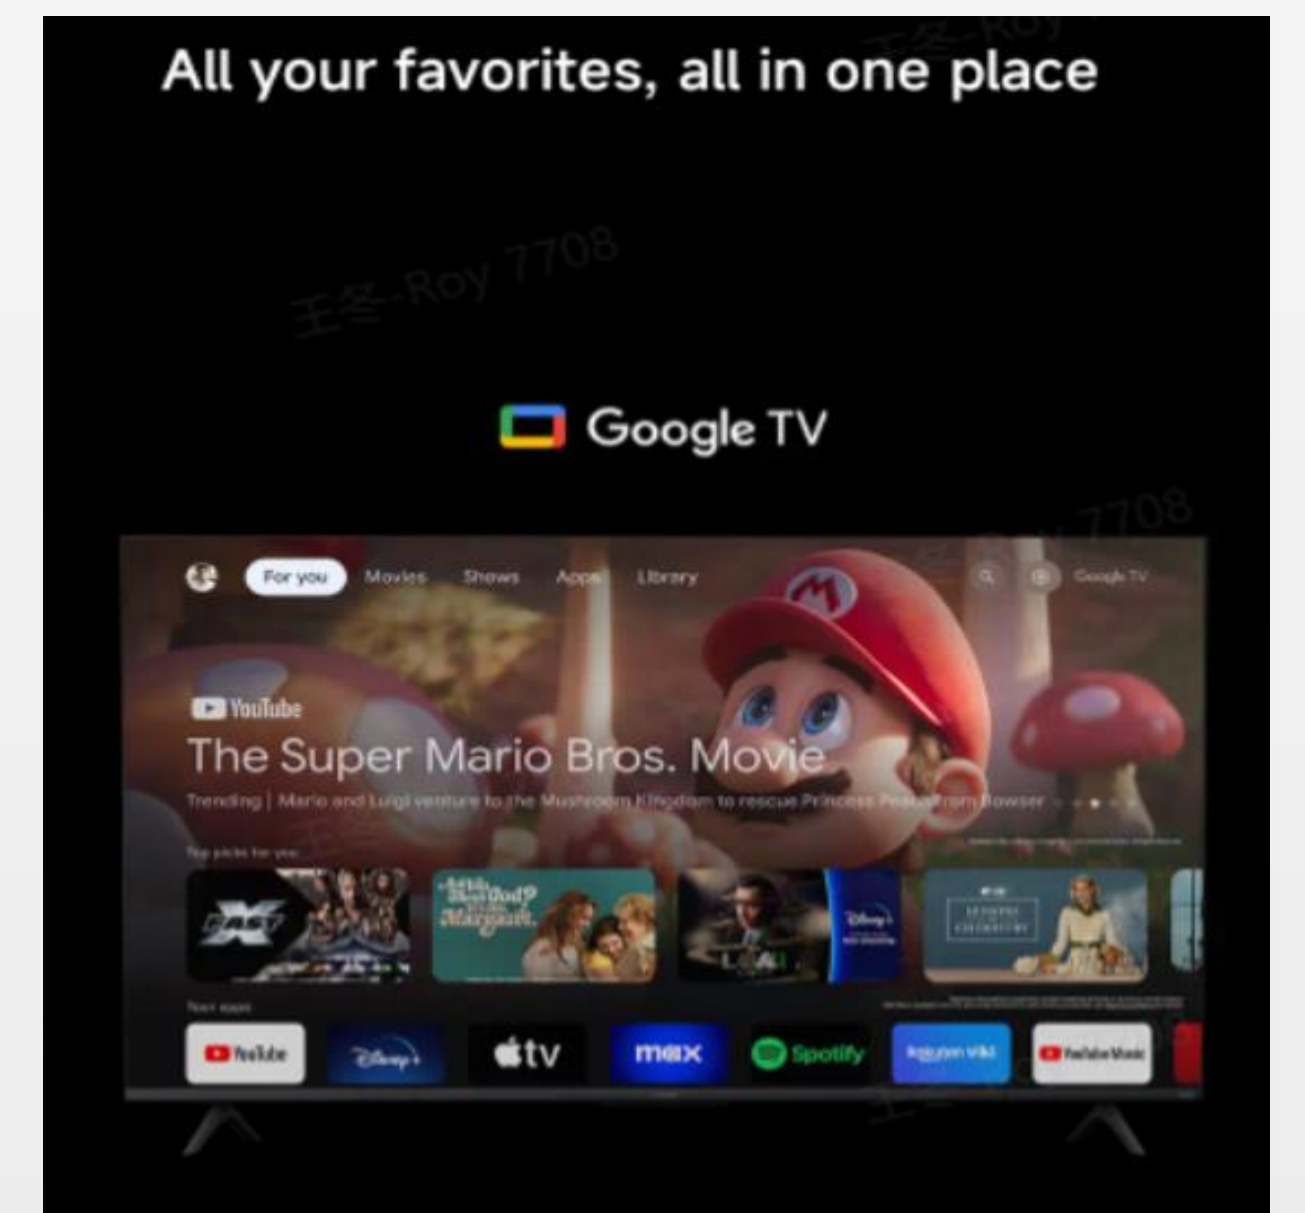

XIAOMI TV S Mini 75

Stunning in every scene

Bright 4K **QD-MiniLED** display with accurate color

144Hz refresh rate

Premium metal finish with ultra slim-bezel design

Powerful AI engine for image enhancement