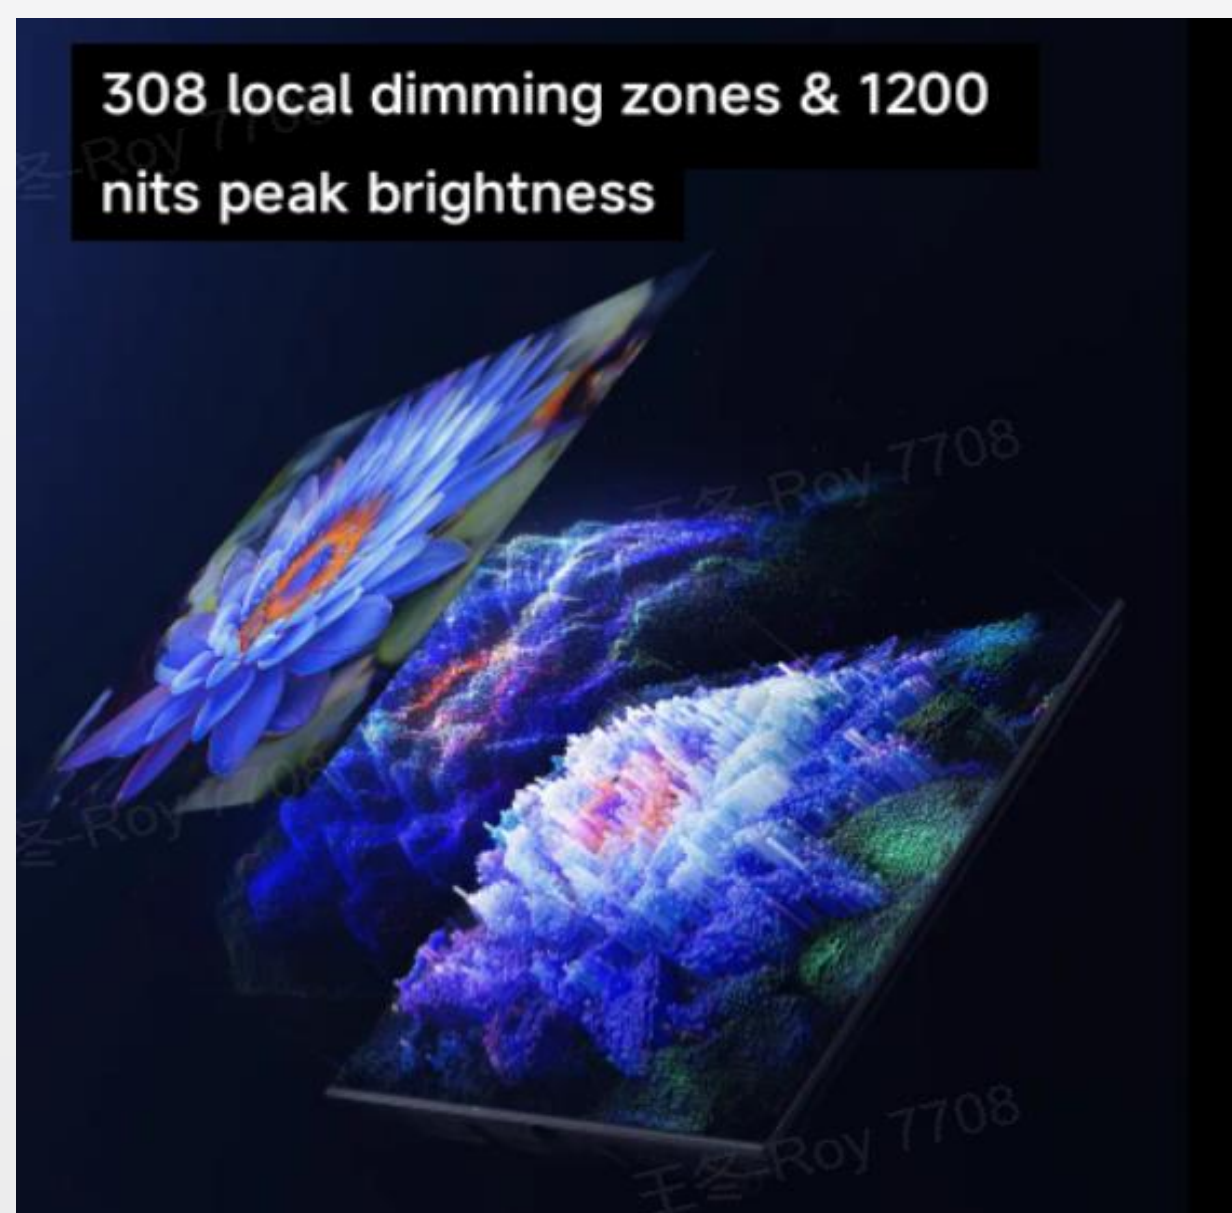

⁵ Availability varies by market.

XIAOMI TV S Mini 55

Stunning in every scene

Bright 4K **QD-MiniLED** display with accurate color

144Hz refresh rate

Premium metal finish with ultra slim-bezel design

Powerful AI engine for image enhancement

Display

- 55" 4K UHD
- Resolution: 3840 x 2160
- Refresh rate: 144Hz
- Color depth: 1.07 8Bit+FRC
- Color Gamut: DCI-P3: 92%(min)/94%(Typical)
- Viewing angle : 178° (H)/178° (V)
- Dolby Vision IQ / HDR 10+ / Imax enhanced / Free sync / Filmmaker