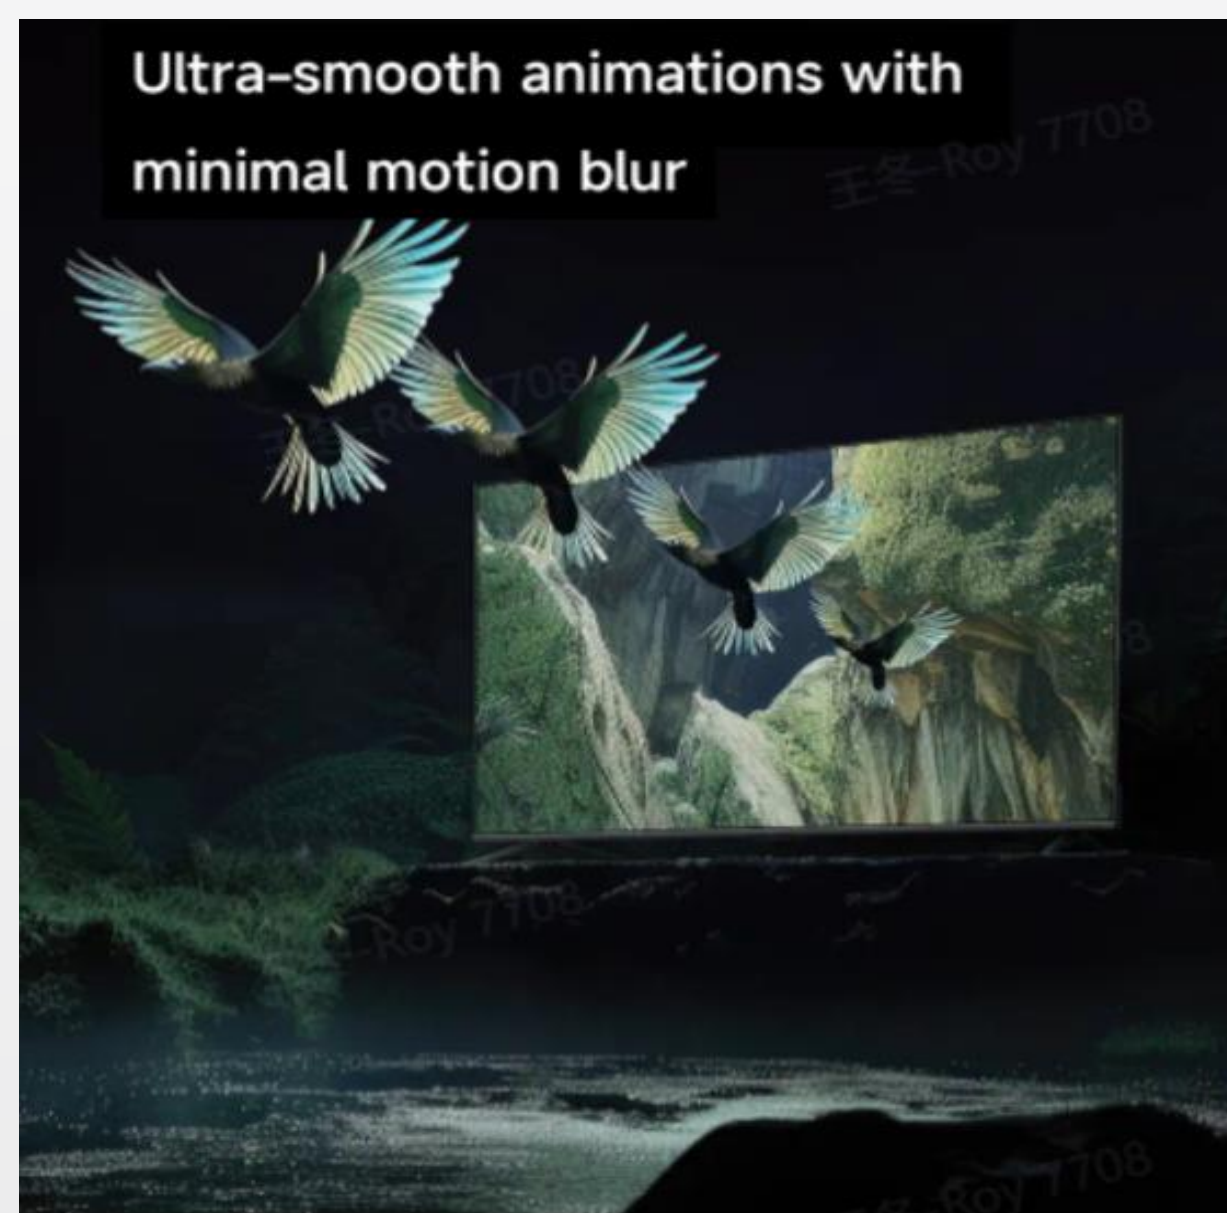

⁵ Availability varies by market.

XIAOMI TV S Mini 55

Stunning in every scene

Bright 4K **QD-MiniLED** display with accurate color

144Hz refresh rate

Premium metal finish with ultra slim-bezel design

Powerful AI engine for image enhancement

Display

- 55" 4K UHD
- Resolution: 3840 x 2160
- Refresh rate: 144Hz
- Color depth: 1.07 8Bit+FRC
- Color Gamut: DCI-P3: 92%(min)/94%(Typical)
- Viewing angle : 178° (H)/178° (V)
- Dolby Vision IQ / HDR 10+ / Imax enhanced / Free sync / Filmmaker