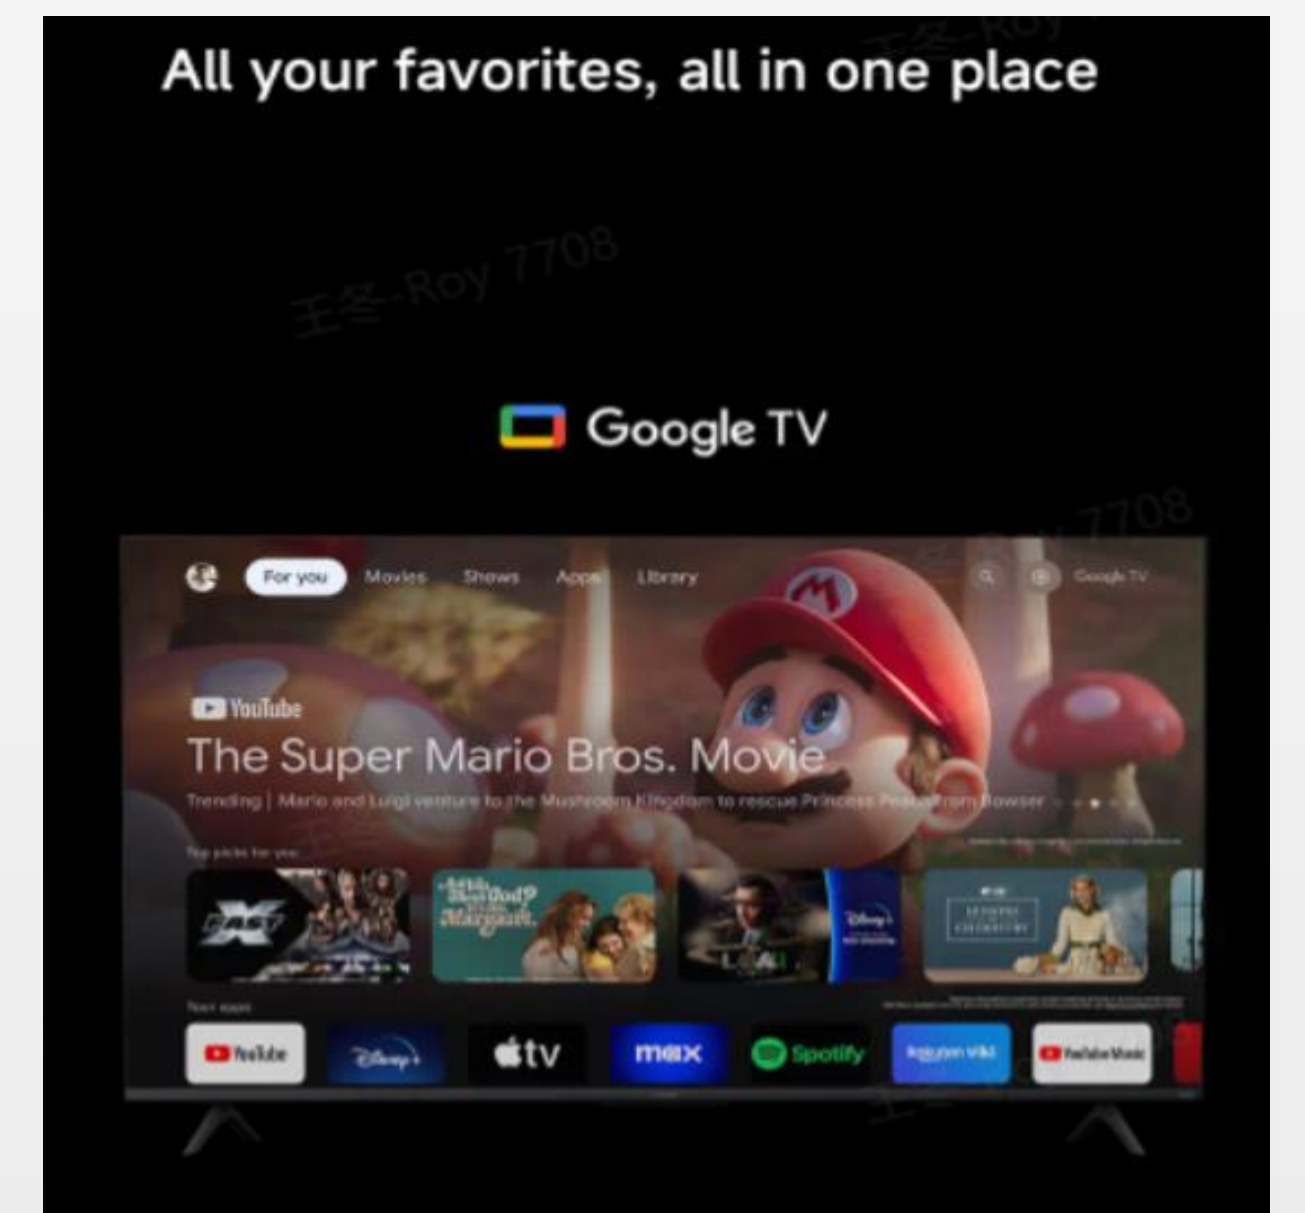

⁵ Availability varies by market.

XIAOMI TV S Mini 65

Stunning in every scene

Bright 4K **QD-MiniLED** display with accurate color

144Hz refresh rate

Premium metal finish with ultra slim-bezel design

Powerful AI engine for image enhancement