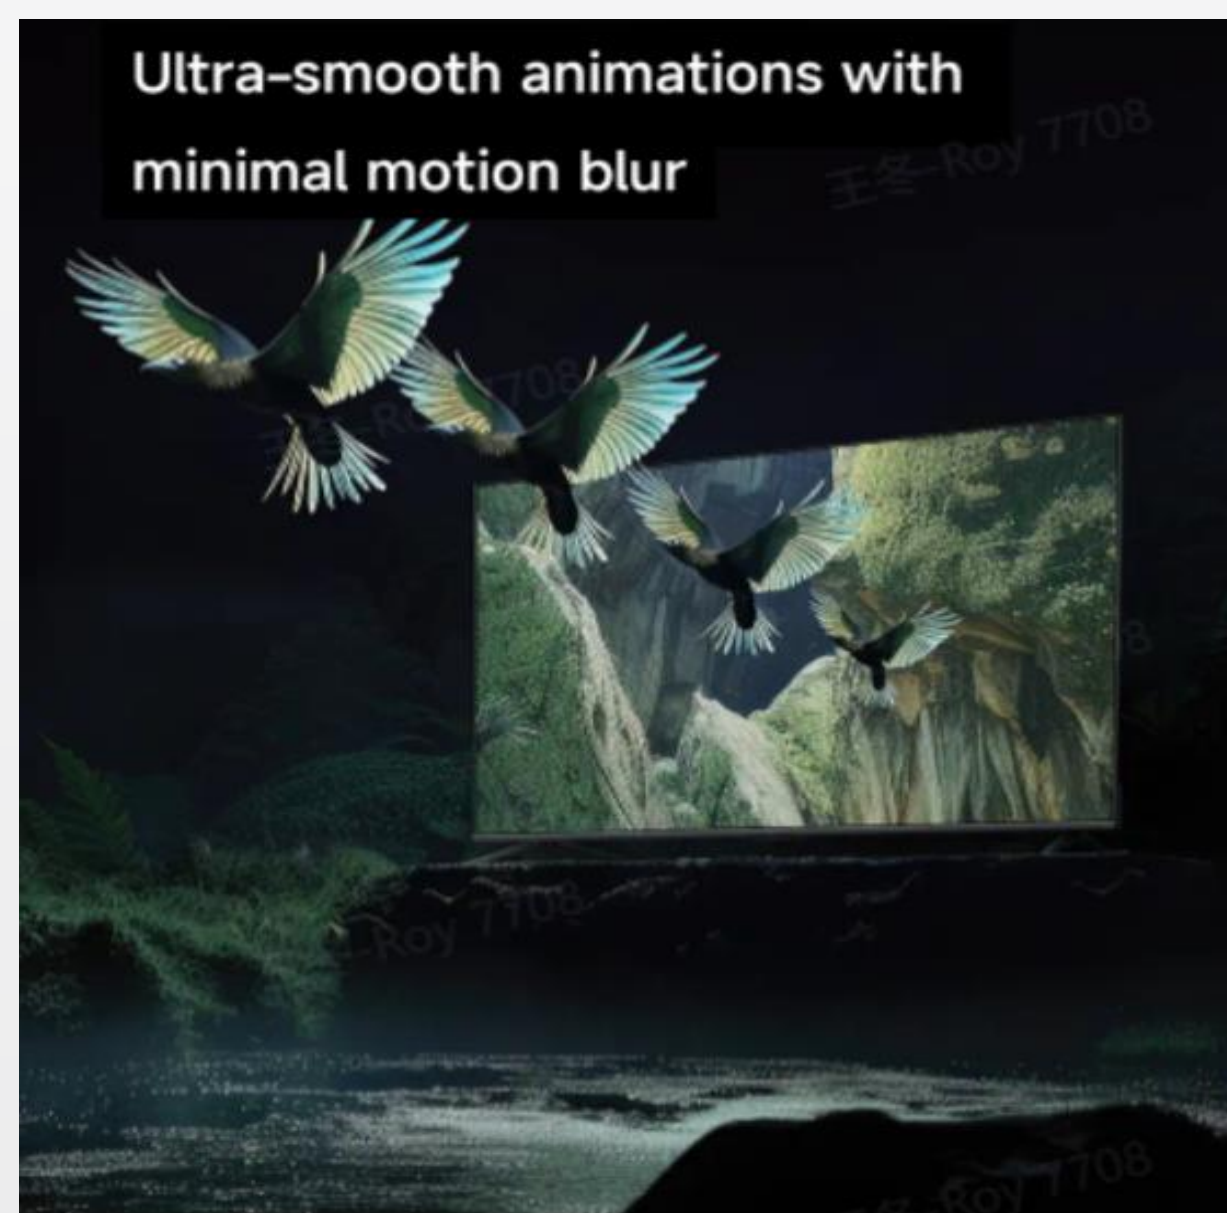

⁵ Availability varies by market.

XIAOMI TV S Mini 65

Stunning in every scene

Bright 4K **QD-MiniLED** display with accurate color

144Hz refresh rate

Premium metal finish with ultra slim-bezel design

Powerful AI engine for image enhancement

Display

- 65" 4K UHD
- Resolution: 3840 x 2160
- Refresh rate: 144Hz
- Color depth: 1.07 8Bit+FRC
- Color Gamut: DCI-P3: 92%(min)/94%(Typical)
- Viewing angle : 178° (H)/178° (V)
- Dolby Vision IQ / HDR 10+ / Imax enhanced / Free sync / Filmmaker