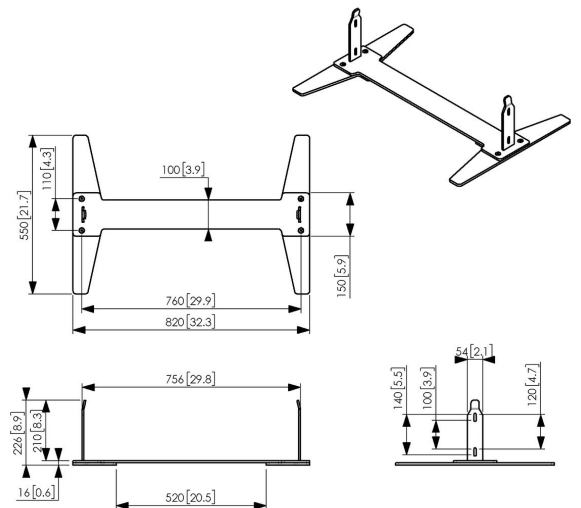

## PFF 2055 Floor Plate for Samsung OM55N-D

There are times when you just can not drill into the floor or ceiling. Therefore Vogel's carefully designed a floor plate to create a free standing solution in combination with the PFFC 4655. The design compliments the unique Samsung OMN-D display perfectly. The PFF 2055 floor plate is suitable for the Samsung OM55N-D display.

## PFF 2055 Floor Plate for Samsung OM55N-D

# Specifications

Article number (SKU)	7320550
Colour	Black
EAN single box	8712285345562
Height	225
Width	820
Depth	550
Guarantee	5 years
Min. screen size (inch)	55
Max. screen size (inch)	55
Max. screen size (inch)	55
Min. screen size (inch)	55