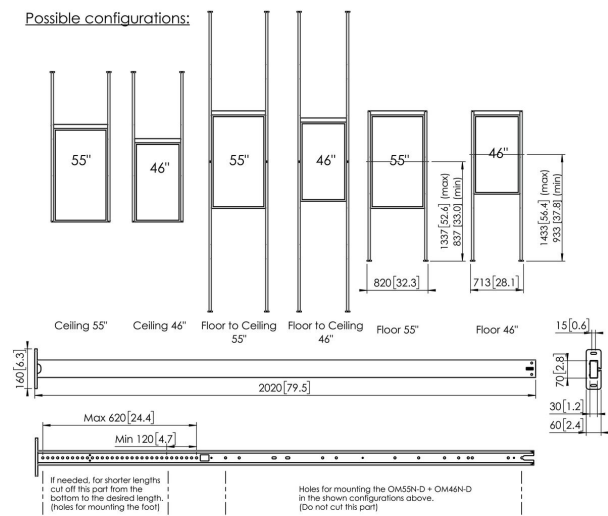

PFFC 4655 Mount for Samsung OMN-D

The dual-sided Samsung OMN-D display is an innovative product which deserves an elegant and smart mounting solution. The PFFC 4655 is engineered in such a way it can be used as a ceiling mount, floor mount and if you combine two it is also a floor to ceiling mount. The Samsung mount is easy to install and features clean integrated cable management. Vogel's designed the mount in such a way it compliments the unique Samsung OMN-D display perfectly.

Possible configurations:

PFFC 4655 Mount for Samsung OMN-D

Specifications

| | |
|-------------------------|---------------|
| Article number (SKU) | 7346550 |
| Colour | Black |
| EAN single box | 8712285345289 |
| Height | 2020 |
| Depth | 160 |
| Guarantee | 5 years |
| Max. bolt size | M8 |
| Max. screen size (inch) | 55 |
| Min. screen size (inch) | 46 |