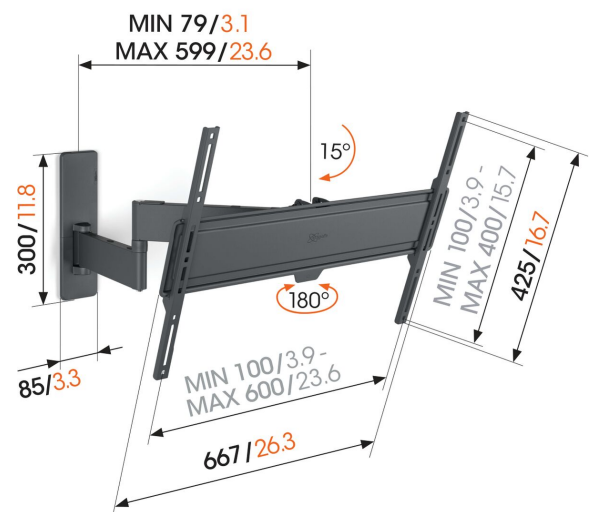

TVM 1643 Full-Motion TV Wall Mount

Key Benefits

- Turn your TV up to 180° thanks to long arms of 60 cm
- Secure tilting up to 15°
- Easy to level, even after installation
- Cable straps included
- Free spirit level included

Extreme full-motion TV wall mount for TVs from 40 to 77 inches

The QUICK Full-Motion+ TV wall mount can be turned up to 180° and tilted up to 15°. This means that you can enjoy your TV from virtually anywhere in the room. What's more, this TV wall mount takes less than 30 minutes to install. The QUICK Full-Motion+ TV wall mount is suitable for TVs from 40 to 77 inches and weighing up to 35 kg.

mm/inch
VESA mounting holes

TVM 1643 Full-Motion TV Wall Mount

Specifications

| | |
|---------------------------------------|--------------------------|
| Article number (SKU) | 1816430 |
| Colour | Black |
| EAN single box | 8712285356568 |
| Product size | L |
| TÜV certified | Yes |
| Tilt | Tilt up to 15° |
| Turn | Full motion (up to 180°) |
| Guarantee | 5 years |
| Min. screen size (inch) | 40 |
| Max. screen size (inch) | 77 |
| Max. weight load (kg/Lbs) | 35 / 77.16 |
| Min. hole pattern | 100mm x 100mm |
| Max. hole pattern | 600mm x 400mm |
| Max. bolt size | M8 |
| Max. height of interface (mm) | 428 |
| Max. width of interface (mm) | 667 |
| Cable management | Cable straps |
| Certifications | TÜV |
| Max. distance to the wall (mm / inch) | 599 / 23.58 |
| Max. horizontal hole pattern (mm) | 600 |
| Max. vertical hole pattern (mm) | 400 |
| Min. distance to the wall (mm / inch) | 79 / 3.11 |
| Min. horizontal hole pattern (mm) | 100 |
| Min. vertical hole pattern (mm) | 100 |
| Number of pivot points | 3 |
| Spirit level included | Yes |
| Universal or fixed hole pattern | Universal |