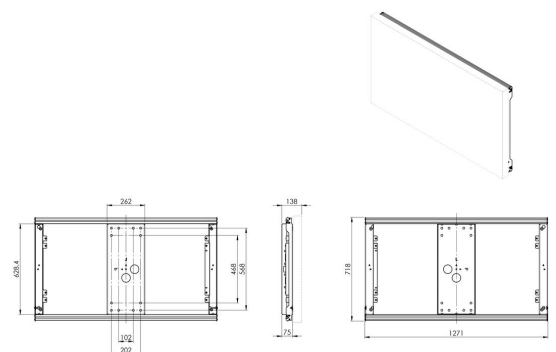

POW 1602 Outdoor Wall Mount for LG 55XE4F

Key Benefits

- Anti-corrosion treatment for outdoor
- Theft prevention
- Portrait and landscape position
- Stylish design
- Quick and easy installation

With Vogel's POW 1602 outdoor wall mount for the LG 55XE4F you can easily install the LG outdoor display on any suitable outdoor wall, in either the portrait or landscape position.

POW 1602 Outdoor Wall Mount for LG 55XE4F

Specifications

Article number (SKU)	7216020
Colour	Black
EAN single box	8712285351945
Height	718
Width	1271
Depth	75
TÜV certified	Yes
Guarantee	5 years
Max. weight load (kg/Lbs)	45 / 99.21
Max. height of interface (mm)	718
Max. width of interface (mm)	1271
Max. screen size (inch)	55
Min. distance to the wall (mm / inch)	75 / 2.95
Min. screen size (inch)	55
Universal or fixed hole pattern	Fixed