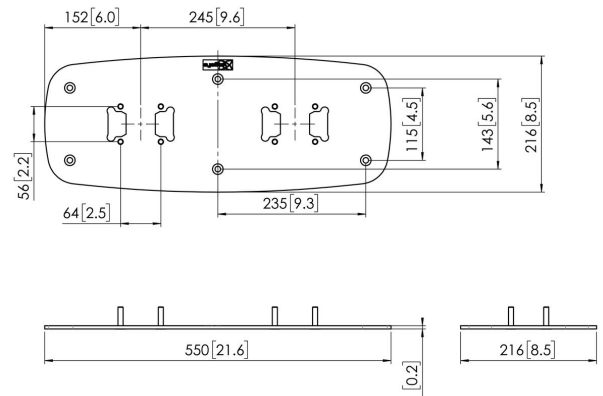

PFF 7070 Floor Mounting Plate

The PFF 7070 floor plate is a part of the modular Connect-it system. With this floorplate you can create a multi purpose permanent floor solution.

PFF 7070 Floor Mounting Plate

Specifications

Article number (SKU)	7327070
Colour	Black
EAN single box	8712285355004
Height	5
Width	550
Depth	215
TÜV certified	Yes
Guarantee	5 years
Max. weight load (kg)	160
Back-to-back displays	True
Min. screen size (inch)	65