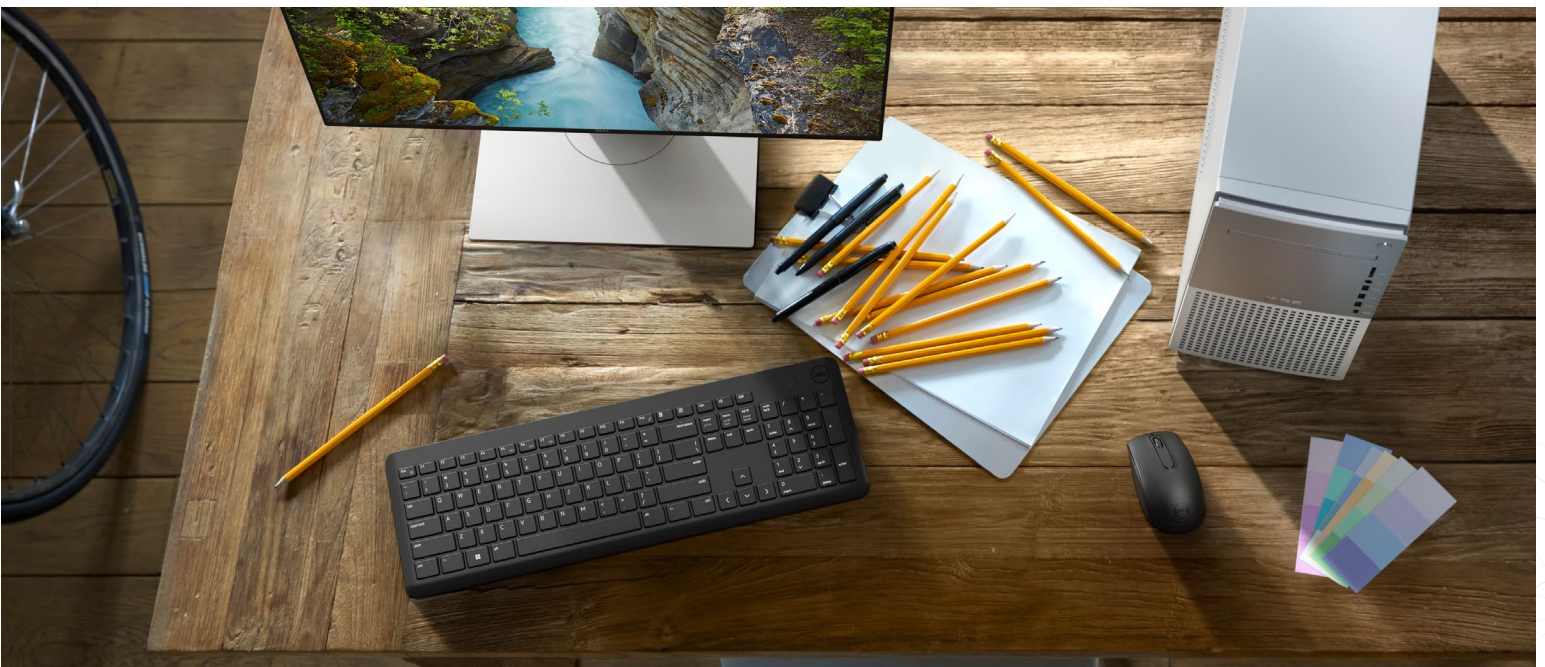

DELL WIRELESS
KEYBOARD AND
MOUSE

KM3322W

Stay productive everyday
with a reliable wireless combo
that's been built to last.

KM3322W

Essential Productivity

Full-sized, the keyboard comes with a number pad and dedicated multimedia keys for convenient number input and multimedia controls. The 1000 DPI mouse with scroll wheel allows you to navigate with ease.

The keyboard is spill resistant and can withstand accidental splashes and spills. It's anti-fading keys ensure that the letters and numbers on your keyboard remain intact over time. The tilt legs on your keyboard give you the flexibility to adjust to your most comfortable typing position.

KM3322W

The Confidence to work anywhere.

The wireless keyboard and mouse combo connects easily to your Dell PC. Enhance your workday experience with long-lasting battery life as well as spill-resistant keyboard with anti-fade keys.