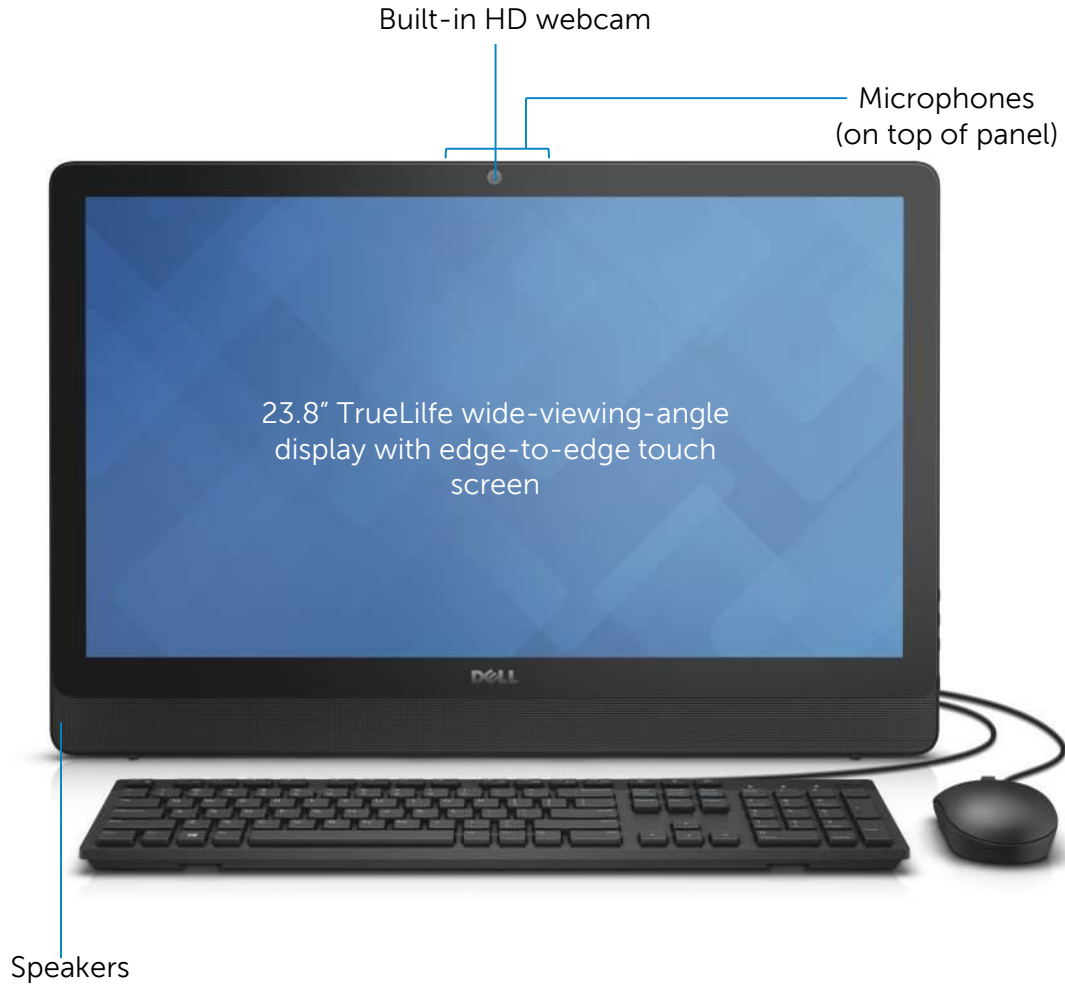

Inspiron 24 3000 Series AIO Product Gallery – Dimension

Inspiron 24 3000 Series AIO

Product Gallery – Front view (non-touch)

Inspiron 24 3000 Series AIO Product Gallery - Front view (touch)

Inspiron 24 3000 Series AIO Product Gallery – Rear view (Easel Stand)

Inspiron 24 3000 Series AIO Product Gallery – Rear view (Pedestal Stand)

Inspiron 24 3000 Series AIO Product Gallery - Side view

Services for Inspiron

Dell has services to help with any technology need throughout the life of your Inspiron. Our mission is to be the technology services provider you trust to keep you connected and productive so you can focus on doing more.