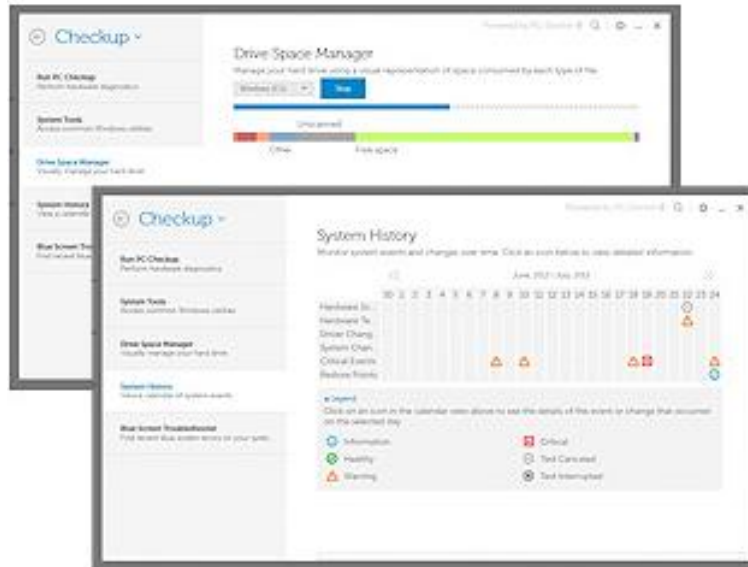

Product appearance may vary slightly from image shown.
Optional accessories shown subject to regional availability..

Inspiron software

Office 2016

Fully loaded with the latest and greatest versions of favorite applications: Word, Excel, PowerPoint, and OneNote.