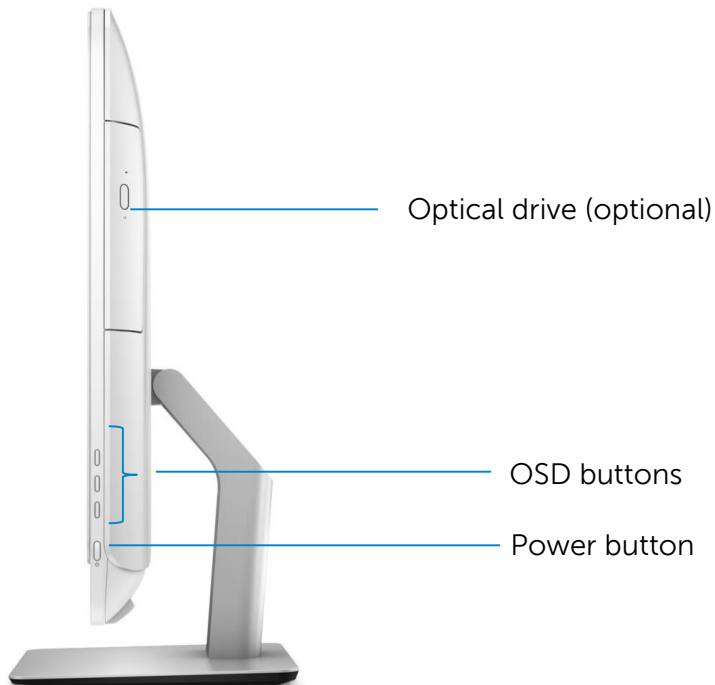

Inspiron 24 3000 Series AIO Product Gallery – Dimension

Inspiron 24 3000 Series AIO

Product Gallery – Front view (non-touch)

Inspiron 24 3000 Series AIO Product Gallery - Front view (touch)

Inspiron 24 3000 Series AIO Product Gallery – Rear view (Easel Stand)

Inspiron 24 3000 Series AIO Product Gallery – Rear view (Pedestal Stand)

Inspiron 24 3000 Series AIO Product Gallery - Side view

Services for Inspiron

Dell has services to help with any technology need throughout the life of your Inspiron. Our mission is to be the technology services provider you trust to keep you connected and productive so you can focus on doing more.