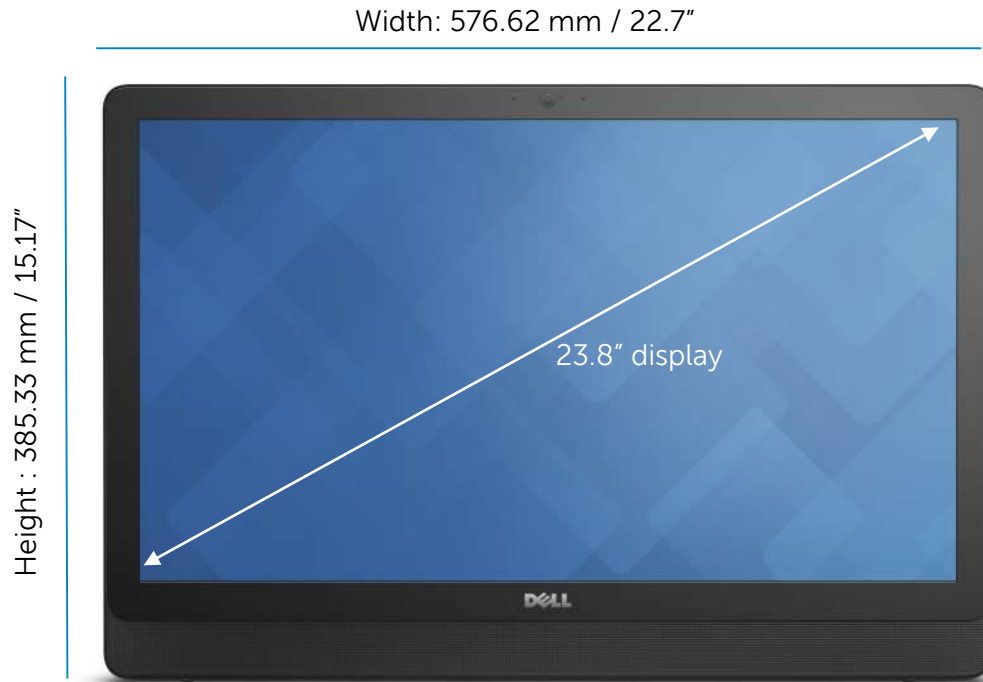

Inspiron 24 3000 Series AIO Product Gallery – Dimension