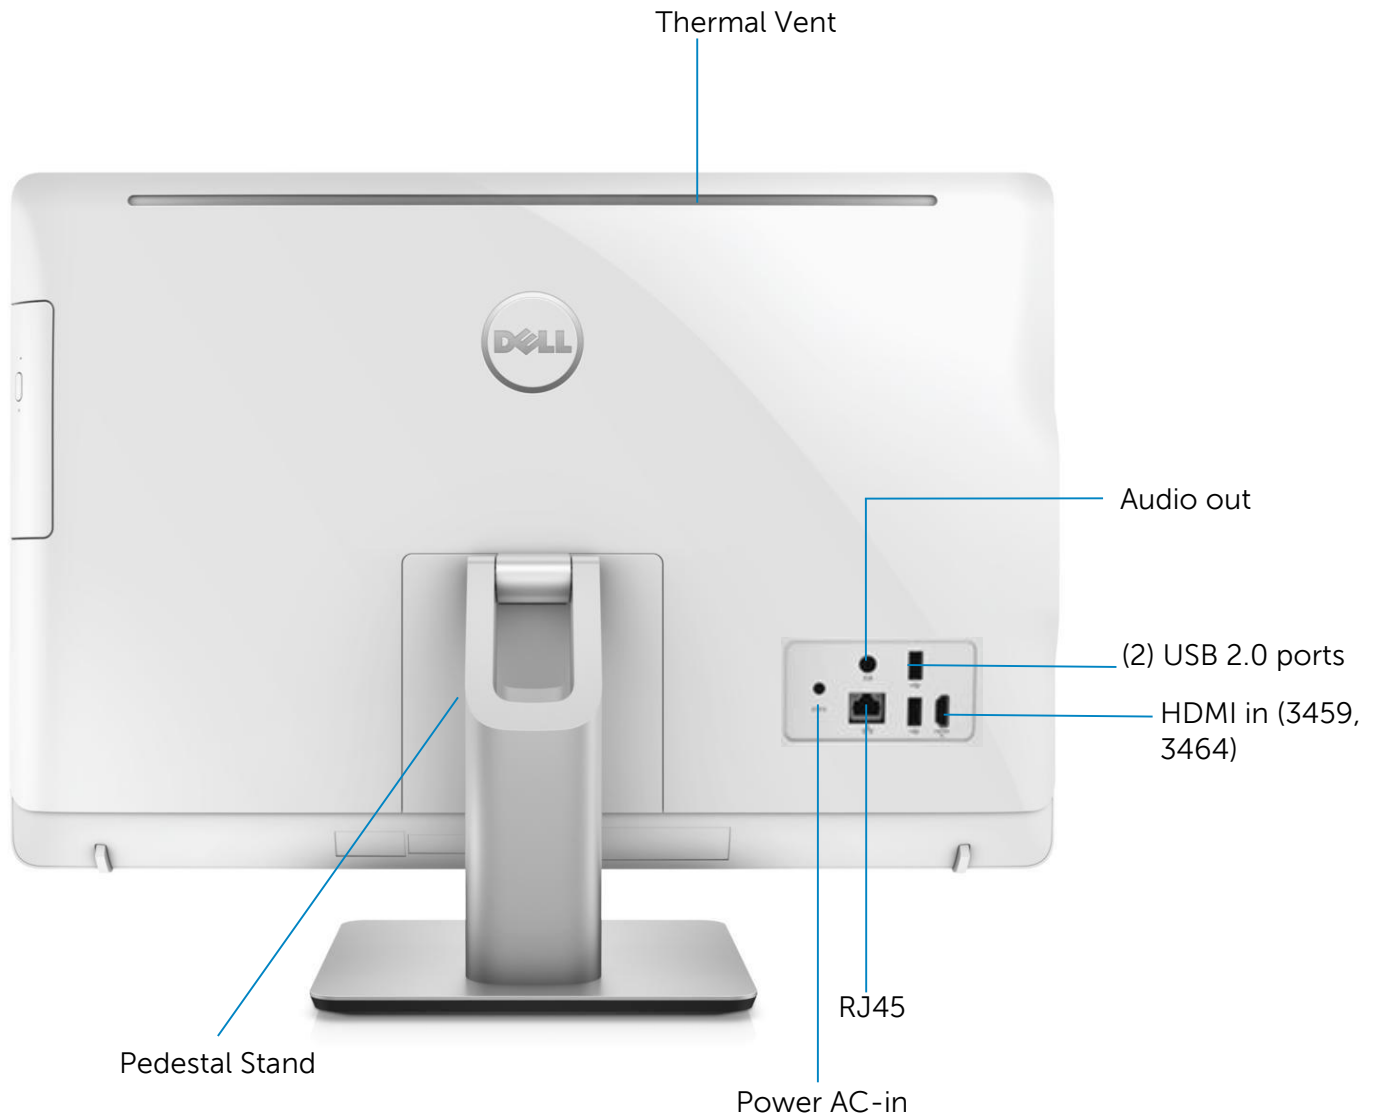

Inspiron 24 3000 Series AIO Product Gallery – Dimension

Inspiron 24 3000 Series AIO

Product Gallery – Front view (non-touch)

Inspiron 24 3000 Series AIO Product Gallery - Front view (touch)

Inspiron 24 3000 Series AIO Product Gallery – Rear view (Easel Stand)

Inspiron 24 3000 Series AIO Product Gallery – Rear view (Pedestal Stand)

Inspiron 24 3000 Series AIO Product Gallery - Side view

Services for Inspiron

Dell has services to help with any technology need throughout the life of your Inspiron. Our mission is to be the technology services provider you trust to keep you connected and productive so you can focus on doing more.