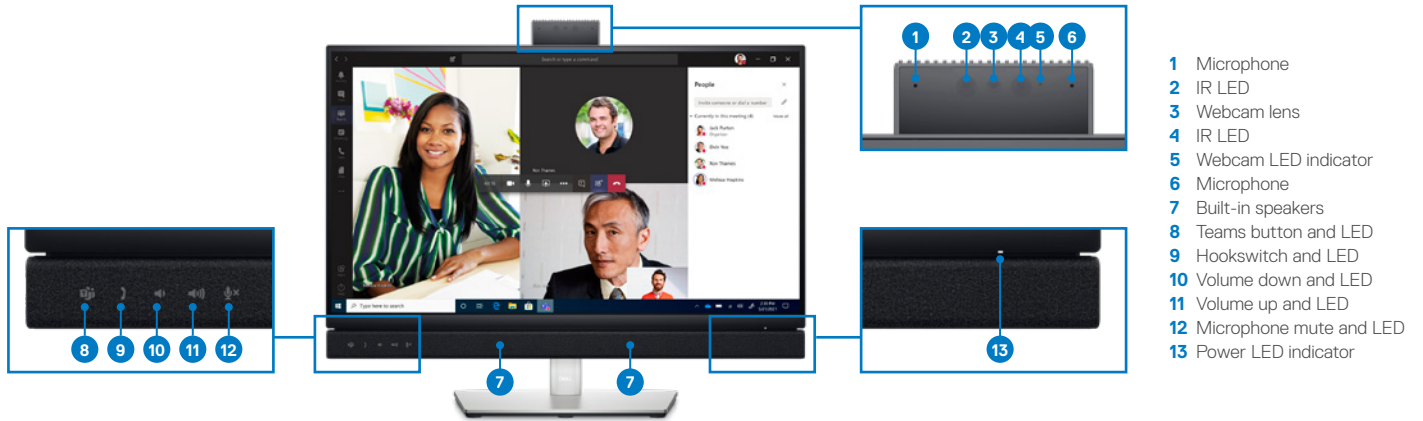

Recommended Accessories

DELL 24 VIDEO CONFERENCING MONITOR | C2422HE

Video Conferencing Features

- 1 Microphone
- 2 IR LED
- 3 Webcam lens
- 4 IR LED
- 5 Webcam LED indicator
- 6 Microphone
- 7 Built-in speakers
- 8 Teams button and LED
- 9 Hookswitch and LED
- 10 Volume down and LED
- 11 Volume up and LED
- 12 Microphone mute and LED
- 13 Power LED indicator

Easily adjust the panel to your preferred viewing position.