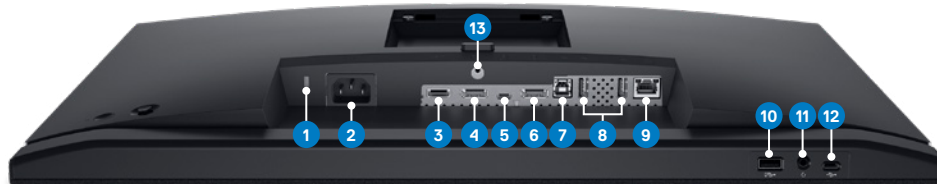

## Video Conferencing Features

- 1 Microphone
- 2 IR LED
- 3 Webcam lens
- 4 IR LED
- 5 Webcam LED indicator
- 6 Microphone
- 7 Built-in speakers
- 8 Teams button and LED
- 9 Hookswitch and LED
- 10 Volume down and LED
- 11 Volume up and LED
- 12 Microphone mute and LED
- 13 Power LED indicator

Easily adjust the panel to your preferred viewing position.

## Connectivity

- 1 Security lock slot
- 2 Power connector
- 3 HDMI port
- 4 DisplayPort (in)
- 5 USB-C upstream/DisplayPort
- 6 DisplayPort (out)
- 7 USB-B upstream port
- 8 Super speed USB 5Gbps (USB 3.2 Gen1)
- 9 RJ45 connector
- 10 Super speed USB 5Gbps (USB 3.2 Gen1)
- 11 Headphone jack
- 12 USB-C downstream port
- 13 Stand lock