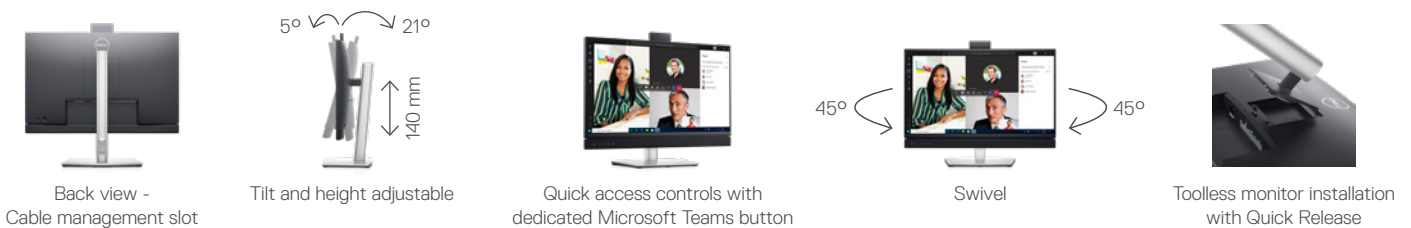

Recommended Accessories

DELL 24 VIDEO CONFERENCING MONITOR | C2422HE

Video Conferencing Features

- 1 Microphone
- 2 IR LED
- 3 Webcam lens
- 4 IR LED
- 5 Webcam LED indicator
- 6 Microphone
- 7 Built-in speakers
- 8 Teams button and LED
- 9 Hookswitch and LED
- 10 Volume down and LED
- 11 Volume up and LED
- 12 Microphone mute and LED
- 13 Power LED indicator

Easily adjust the panel to your preferred viewing position.

Connectivity

- 1 Security lock slot
- 2 Power connector
- 3 HDMI port
- 4 DisplayPort (in)
- 5 USB-C upstream/DisplayPort
- 6 DisplayPort (out)
- 7 USB-B upstream port
- 8 Super speed USB 5Gbps (USB 3.2 Gen1)
- 9 RJ45 connector
- 10 Super speed USB 5Gbps (USB 3.2 Gen1)
- 11 Headphone jack
- 12 USB-C downstream port
- 13 Stand lock

† World's first 24" FHD video conferencing monitor certified for Microsoft Teams. Based on Dell analysis of publicly available information of competitive desktop monitors, October 2020.
* Dell monitors are #1 Worldwide for 7 consecutive years (2013, Q2 to 2020, Q3)! Source: IDC Worldwide Quarterly PC Monitor Tracker, Q3, 2020.

** Based on Dell internal analysis of battery life usage model calculations and 3 million keystrokes per year, November 2019. Results vary depending on usage and computing conditions.

1 Windows Hello requires specialized hardware, including fingerprint reader, illuminated IR sensor or other biometric sensors.

2 Ethernet connection via the RJ45 port.

3 Source: TÜV Rheinland certified – Low Blue Light Hardware Solution and Flicker Free.

4 For a copy of the Limited Hardware Warranty, write to Dell USA LP, Attention: Warranties One Dell Way, Round Rock, TX 78682 or see dell.com/warranty for details.