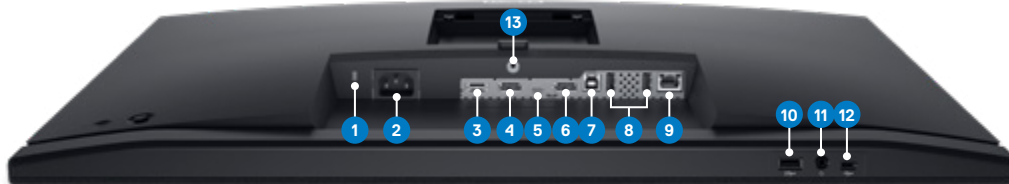

Connectivity

1 Security lock slot	4 DisplayPort (in)	7 USB-B upstream port	10 Super speed USB 5Gbps (USB 3.2 Gen1)
2 Power connector	5 USB-C upstream/DisplayPort	8 Super speed USB 5Gbps (USB 3.2 Gen1)	11 Headphone jack
3 HDMI port	6 DisplayPort (out)	9 RJ45 connector	12 USB-C downstream port
			13 Stand lock

† World's first 27" QHD video conferencing monitor certified for Microsoft Teams. Based on Dell analysis of publicly available information of competitive desktop monitors, October 2020.
* Dell monitors are #1 Worldwide for 7 consecutive years (2013, Q2 to 2020, Q3)! Source: IDC Worldwide Quarterly PC Monitor Tracker, Q3, 2020.

** Based on Dell internal analysis of battery life usage model calculations and 3 million keystrokes per year, November 2019. Results vary depending on usage and computing conditions.

1 Windows Hello requires specialized hardware, including fingerprint reader, illuminated IR sensor or other biometric sensors.

2 Ethernet connection via the RJ45 port.

3 Source: TÜV Rheinland certified – Low Blue Light Hardware Solution and Flicker Free.

4 For a copy of the Limited Hardware Warranty, write to Dell USA LP, Attention: Warranties One Dell Way, Round Rock, TX 78682 or see dell.com/warranty for details.

5 Advanced Exchange Service: Dell will send you a replacement monitor the next business day in most cases, if deemed necessary after phone/online diagnosis. Shipping times may vary by location and for monitors 55" and above. Fee charged for failure to return defective unit. See dell.com/servicecontracts/global for details.

6 Availability varies by region, please visit dell.com/support for details.

7 As defined in EU 2019/2021 and EU 2019/2013.

8 Max brightness and contrast setting with maximum power loading on all USB ports.

9 EPEAT Gold registered where applicable. EPEAT registration varies by country. See www.epeat.net for registration status by country.

Dell.com/monitors

Product availability varies by country. Please contact your Dell representative for more information.

© 2021 Dell Inc. or its subsidiaries. All Rights Reserved. Dell Technologies, Dell, EMC, Dell EMC and other trademarks are trademarks of Dell Inc. or its subsidiaries. Other trademarks may be trademarks of their respective owners. USB Type-C® and USB-C® are registered trademarks of USB Implementers Forum.