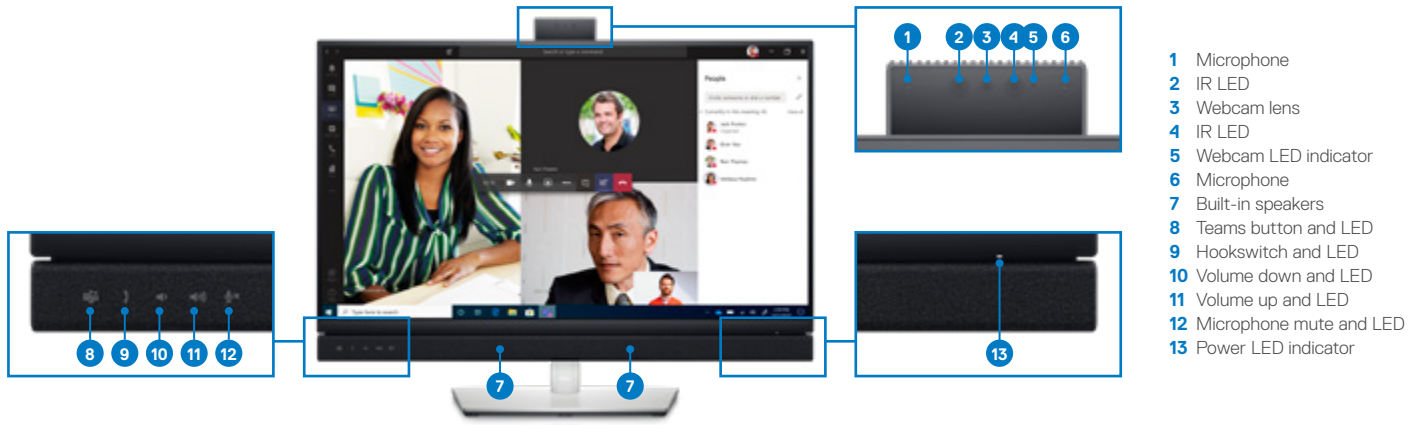

Recommended Accessories

DELL 27 VIDEO CONFERENCING MONITOR | C2722DE

Video Conferencing Features

Easily adjust the panel to your preferred viewing position.