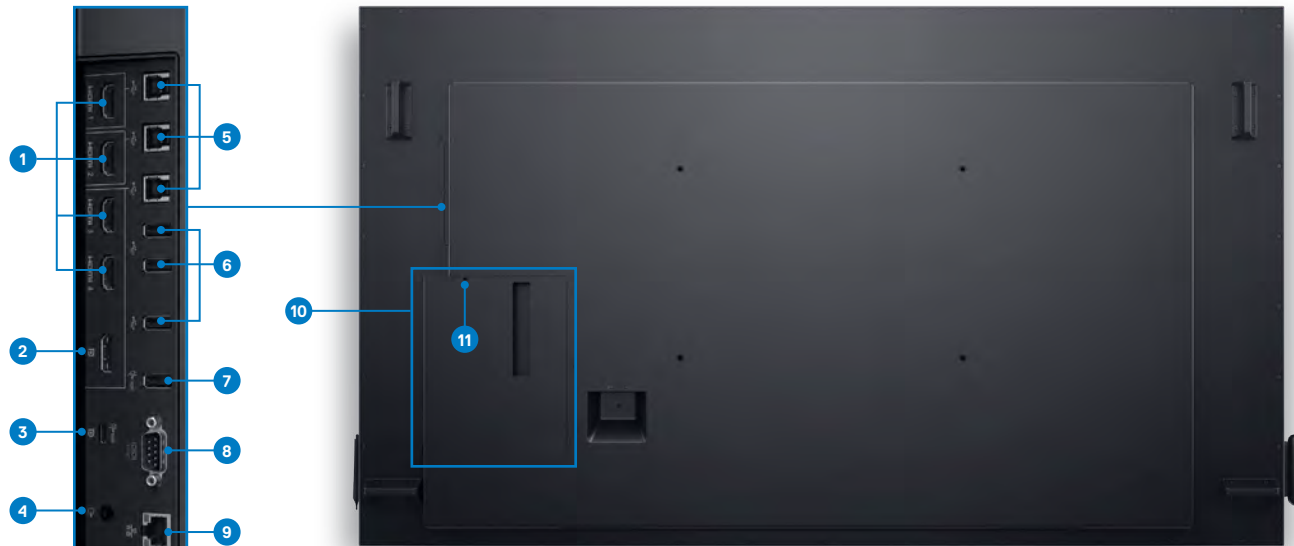

Connectivity and Accessories

DELL 86 4K INTERACTIVE TOUCH MONITOR | C8621QT

1 HDMI 2.0 x 4	5 USB 3.1 Upstream x 3	9 RJ45
2 DisplayPort 1.2	6 USB 3.1 Downstream x 3	10 OptiPlex Micro Holder (OptiPlex not included)
3 USB Type-C	7 USB Dedicated Charging Port	11 Security lock slot for the OptiPlex Micro Holder
4 Audio line-out⁵	8 RS232	

RECOMMENDED ACCESSORIES

* Dell monitors are #1 Worldwide for 6 consecutive years (2013 to 2019)! Source: IDC Worldwide Quarterly PC Monitor Tracker, Q3 2019.

** Based on Dell internal analysis, November 2018. Available on C8621QT, C7520QT and C5518QT monitors only.

1 Two passive styluses included. Functionality depends on the software used.

2 Advanced Exchange: Dell will send you a replacement monitor the next business day in most cases, if deemed necessary after phone/online diagnosis. Shipping times may vary by location and for monitors 55" and above. Fee charged for failure to return defective unit. See dell.com/servicecontracts/global.

3 For a copy of the Limited Hardware Warranty, write Dell USA LP, Attn: Warranties, One Dell Way, Round Rock, TX 78682 or see Dell.com/warranty.

4 Availability varies, please visit www.dell.com/support for details.

5 The audio line-out port does not support headphones.

Dell.com/largeformatmonitors

Product availability varies by country. Please contact your Dell representative for more information.

© 2020 Dell Inc. All rights reserved.

Trademarks or trade names may be used in this document to refer to either the entities claiming the marks and names of their products. Dell disclaims proprietary interest in the marks and names of others. Reproduction in any manner whatsoever without express written permission from Dell is strictly forbidden.