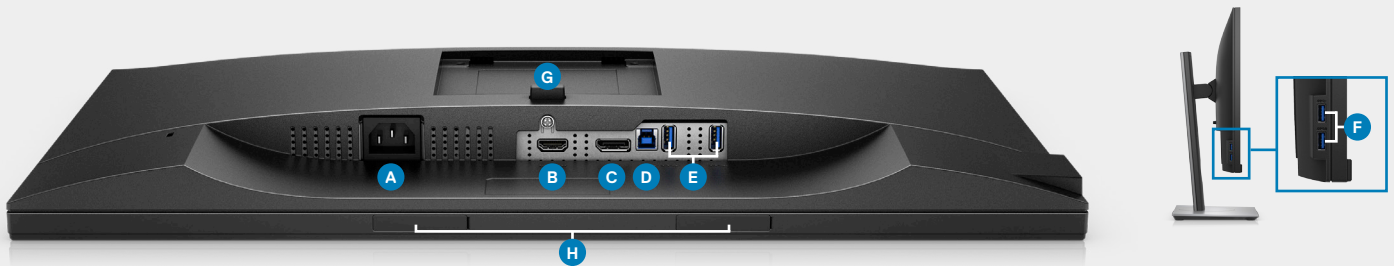

Design features

Stand	Tilt: -5°/21°, swivel: -45°/45°, pivot: 90° clockwise, height-adjustable: 130 mm
Security	Security lock slot (security lock not included), anti-theft stand lock slot (to panel)
VESA mounting support	100 mm x 100 mm

Adjustability and connectivity

DELL 24 MONITOR | P2418D

Easily adjust the panel to your preferred viewing position.

Connectivity

- | | |
|-----------------------|---|
| A AC power | E USB downstream |
| B HDMI port | F USB downstream ports (X1 with USB 3.0 BC1.2 charging capability) |
| C DisplayPort | G Stand lock |
| D USB upstream | H Dell soundbar mounting slots |