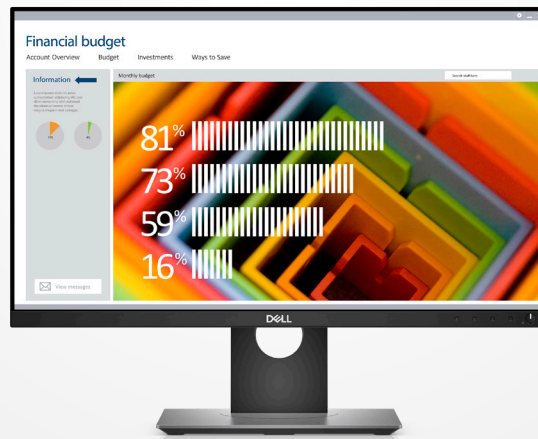

See more details. Get more done.

DELL 24 MONITOR | P2418D

More detailed content
See more with impressive details and accurate colour.

Stay focused
Easy on the eyes.
Comfortable to use.

Master multitasking
Productivity features designed for multitasking.

Highly reliable
Dell monitors — the number 1 monitor brand worldwide for four consecutive years.*

See more details. Get more done.

DELL 24 MONITOR | P2418D

MORE DETAILED CONTENT

- **Bring out every detail:** From Excel spreadsheets to colourful PowerPoint presentations, see fine details on this 23.8" QHD display. At 2560 x 1440 resolution, you get 1.77 times more details than Full HD.
- **Vibrant visuals:** Colours are vivacious and accurate, even across a wide 178°/178° viewing angle with 99% sRGB colour coverage.
- **Connect without compromising:** Get optimal connectivity for hi-definition QHD content, thanks to the convenient DisplayPort and HDMI port.

MASTER MULTITASKING

- **Boost productivity:** The 3-sided ultrathin bezel enables a smooth, seamless visual experience when working across dual monitors. In fact, dual monitor configurations can boost productivity by up to 18%¹.
- **Organization made easy:** Stay on task even with multiple apps open thanks to the Dell Display Manager. The Easy Arrange feature lets you quickly and conveniently tile and view your apps side by side.