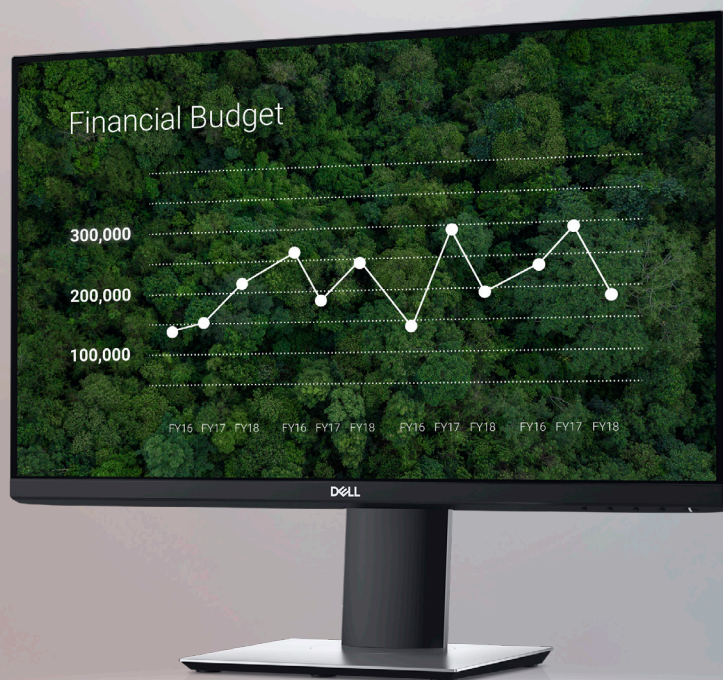

Transform how you work.

DELL 24 USB-C MONITOR | P2419HC

ULTIMATE CONNECTIVITY

Declutter your desk with a single USB-C cable solution that transmits power¹, data, video and audio.

OPTIMISE YOUR WORKSPACE

Free up valuable desk space with this 23.8" FHD monitor featuring a smallest monitor base in it's class.²

MAXIMISE PRODUCTIVITY

The 3-sided ultrathin bezel, fully adjustable stand, Easy Arrange feature and ComfortView help you stay productive.

TRUSTED RELIABILITY

Dell monitors — World's number 1 monitor brand.*

Consistent and rich colours: A wide viewing angle enabled by In-Plane Switching (IPS) technology lets you see vibrant colours—no matter where you sit.

MAXIMISE PRODUCTIVITY

Expand your efficiency: The three-sided ultrathin bezel design allows a seamless view across multi-monitors. And, with dual monitors, you can increase your productivity by up to 18%.³