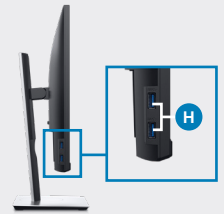

DELL 24 USB-C MONITOR | P2419HC

Easily adjust the panel to your preferred viewing position.

Back view -
Cable management slot

Tilt and height adjustable

Pivot

Swivel

Connectivity

- | | |
|-----------------------------|------------------------------------|
| A Power connector | E DisplayPort (Out) |
| B HDMI port | F USB-C connector |
| C Stand lock feature | G USB downstream ports (x2) |
| D DisplayPort (In) | H USB downstream ports (x2) |