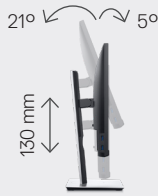

Dimensions (with stand)

Height (Compressed ~ Extended)	356.1 mm ~486.1 mm; 14.02" ~19.14"
Width	537.8 mm (21.27")
Depth	166.0 mm (6.54")

Weight

Weight (panel only - for VESA mount)	3.52 kg (7.76 lb)
Weight (with stand)	5.45 kg (12.02 lb)
Weight (with packaging)	7.26 kg (16.01 lb)

DELL 24 USB-C MONITOR | P2419HC

Easily adjust the panel to your preferred viewing position.

Back view -
Cable management slot

Tilt and height adjustable

Pivot

Swivel

Connectivity

- | | |
|-----------------------------|------------------------------------|
| A Power connector | E DisplayPort (Out) |
| B HDMI port | F USB-C connector |
| C Stand lock feature | G USB downstream ports (x2) |
| D DisplayPort (In) | H USB downstream ports (x2) |