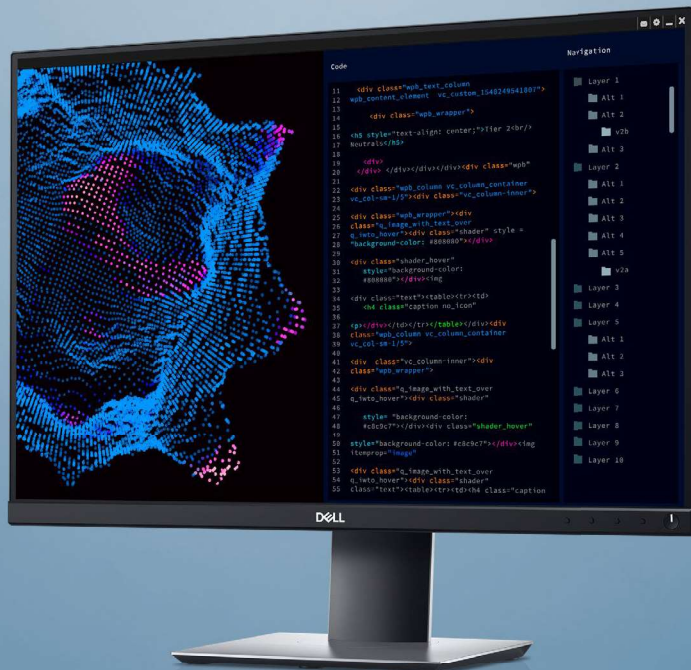

DELL 24 MONITOR | P2421

See the whole picture.

SEE MORE, SCROLL LESS

View an extended vertical view on a tall 24" 16:10 WUXGA monitor.

VERSATILE CONNECTIVITY

Convenient connectivity to any device you need with HDMI, DisplayPort and DVI.

Maximize productivity with an extended vertical view

SEE MORE,
SCROLL LESS

View it right: Display legacy applications with an extended vertical view on a tall “24 16:10 WUXGA 1920 X 1200) monitor with 11% more onscreen real estate than a standard 16:9 FHD.

Go vertical: Fully optimize this 16:10 screen by pivoting into a full 90° view with outstanding clarity from every angle with IPS technology.

Experience seamless views: Dell’s three-sided ultra thin bezel design lets you work with an uninterrupted view across multiple screens.

Productive at every level: Work conveniently across multiple screens and select from predefined templates with the Easy Arrange feature on the Dell Display Manager software. Quickly tile and arrange your applications and get back to work faster with Auto-restore, a feature that remembers where you left off.