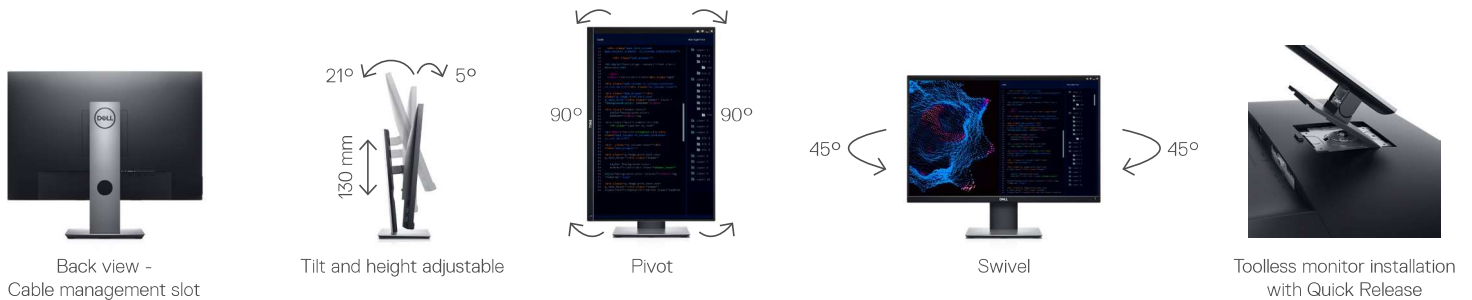

What's in the box?

Components

- Monitor with stand

Cables

- Power cable
- 1 x DP Cable (DP to DP)
- VGA Cable (Japan only)
- 1 x USB 3.0 upstream cable (enables the USB port on the monitor)

Documentation

- Quick Setup Guide
- Safety and Regulatory Information

Recommended Accessories

DELL 24 MONITOR | P2421

Easily adjust the panel to your preferred viewing position.

Connectivity

- | | | |
|----------------------|-------------------------|---|
| 1 Security-lock slot | 5 Stand lock feature | 9 USB 2.0 downstream ports (x2 – rear) |
| 2 Power connector | 6 DVI port | 10 USB 3.0 downstream ports (x2 – side) |
| 3 DisplayPort | 7 VGA connector | |
| 4 HDMI port | 8 USB 3.0 upstream port | |

RECOMMENDED ACCESSORIES

DELL DUAL MONITOR ARM | MDA20

Get maximum productivity with this Dell Dual Monitor Arm – MDA20. Enjoy toolless installation with Quick Release and the flexibility to pivot, tilt, swivel and adjust the height of each monitor independently. Features a small footprint and neat cable management.