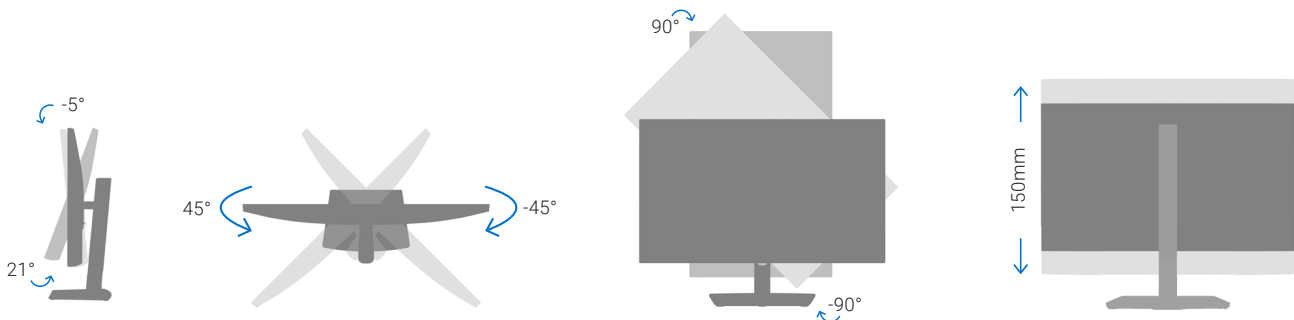

Easy-to-use

Navigate the onscreen menu and adjust settings with a convenient joystick control.

Quick access

Thoughtfully designed with 2X quick-access USB-C ports (up to 15W charging) on the bottom bezel and an intuitive on-screen display for effortless device connectivity.

Work with ease

Adjustability to suit your preferences throughout the day with tilt*, swivel*, pivot*, and height adjustment (up to 150mm)*.

*Not applicable for Dell Pro P 24 USB-C Hub Monitor without stand