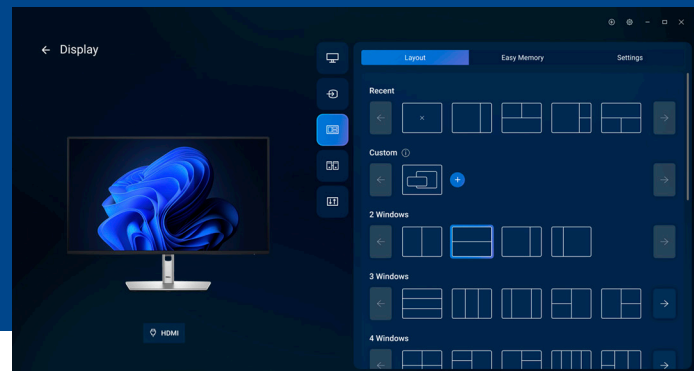

Dell Display and Peripheral Manager

Screen image simulated for illustrative purposes only. Monitor model varies.

Experience Dell's singular, innovative application to optimize the performance of your entire Dell PC workspace.¹

Maximize productivity

Easy Arrange tiles apps across screens with pre-set partitions and customizes up to five windows, enhancing multitasking. Easy Arrange Memory saves and restores app profiles manually, on schedule, or at start-up.

Customize your views

Work comfortably, day or night. Automate your brightness and contrast settings to match your schedule.

More manageable

Simplify management with Dell Display and Peripheral Manager (DDPM) and Dell Device Management Console (DDMC) through the cloud, enabling IT administrators to configure and deploy updates with ease.

Experience firmware updates that are faster, smarter and completely silent.

[Download Dell Display and Peripheral Manager](#)

¹ Based on Dell internal analysis – December 2024.

² Based on Dell internal analysis, November 2024