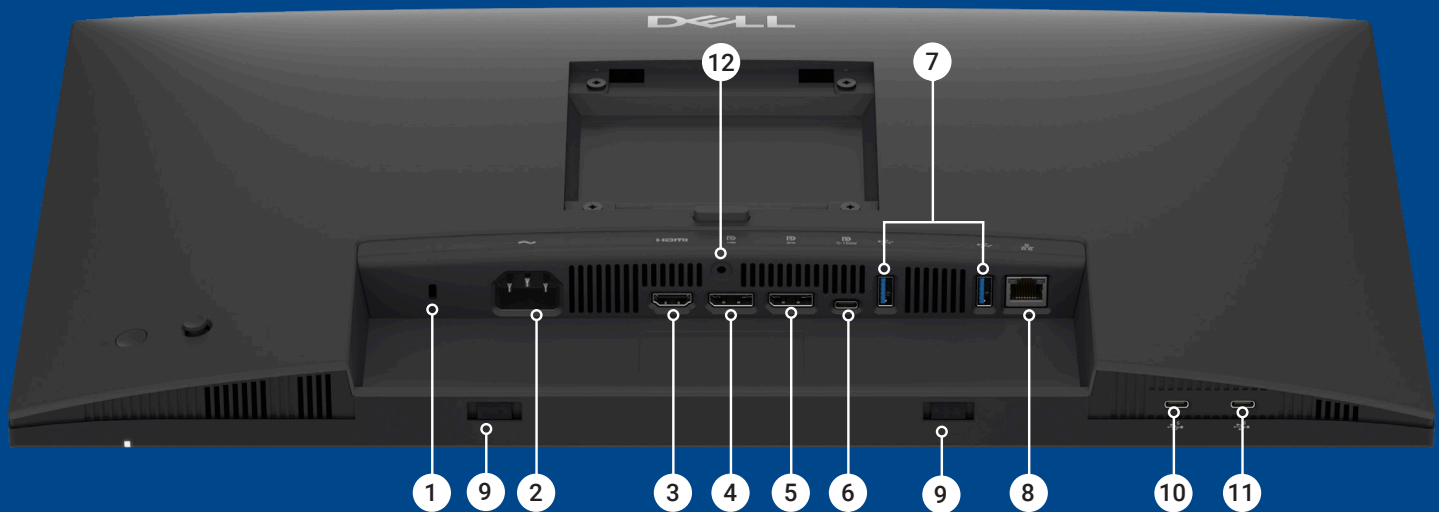

Ports & Slots

- | | | | |
|----------|--|-----------|--|
| 1 | Security lock slot (based on Kensington Security Slot™) | 6 | USB-C 5Gbps upstream (DP 1.4 Alt mode, power delivery up to 100W*) |
| 2 | Power connector | 7 | USB Type-A 5Gbps downstream (2) |
| 3 | HDMI 1.4 (HDCP 1.4) (Supports up to FHD 1920 x 1080 120Hz TMDS as per specified in HDMI 2.1) | 8 | RJ45 Ethernet port, 1GbE |
| 4 | DisplayPort 1.4 (HDCP 1.4) (Supports up to FHD 1920 x 1080, 120 Hz) | 9 | Soundbar slots (2) |
| 5 | DisplayPort 1.4 (out) with MST (HDCP 1.4) (Supports up to FHD 1920 x 1080, 120 Hz) | 10 | USB-C 5Gbps downstream (up to 15W charging) |
| | | 11 | USB-C 5Gbps downstream (up to 15W charging) |
| | | 12 | Stand lock |