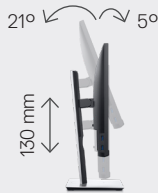

DELL 27 USB-C MONITOR | P2719HC

Easily adjust the panel to your preferred viewing position.

Back view - Cable management slot

Tilt and height adjustable

Pivot

Swivel

Connectivity

- A Power connector
- B HDMI port
- C Stand lock feature
- D DisplayPort (In)
- E DisplayPort (Out)
- F USB-C connector
- G USB downstream ports (x2)
- H USB downstream ports (x2)