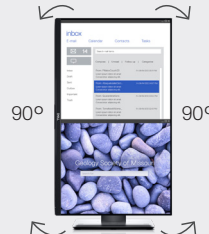

DELL 27 USB-C MONITOR | P2719HC

Easily adjust the panel to your preferred viewing position.

Back view - Cable management slot

Tilt and height adjustable

Pivot

Swivel

Connectivity

- A Power connector
- B HDMI port
- C Stand lock feature
- D DisplayPort (In)
- E DisplayPort (Out)
- F USB-C connector
- G USB downstream ports (x2)
- H USB downstream ports (x2)