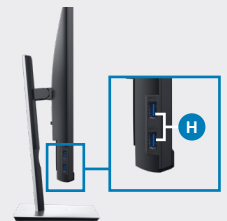

DELL 27 USB-C MONITOR | P2719HC

Easily adjust the panel to your preferred viewing position.

Back view - Cable management slot

Tilt and height adjustable

Pivot

Swivel

Connectivity

- A Power connector
- B HDMI port
- C Stand lock feature
- D DisplayPort (In)
- E DisplayPort (Out)
- F USB-C connector
- G USB downstream ports (x2)
- H USB downstream ports (x2)