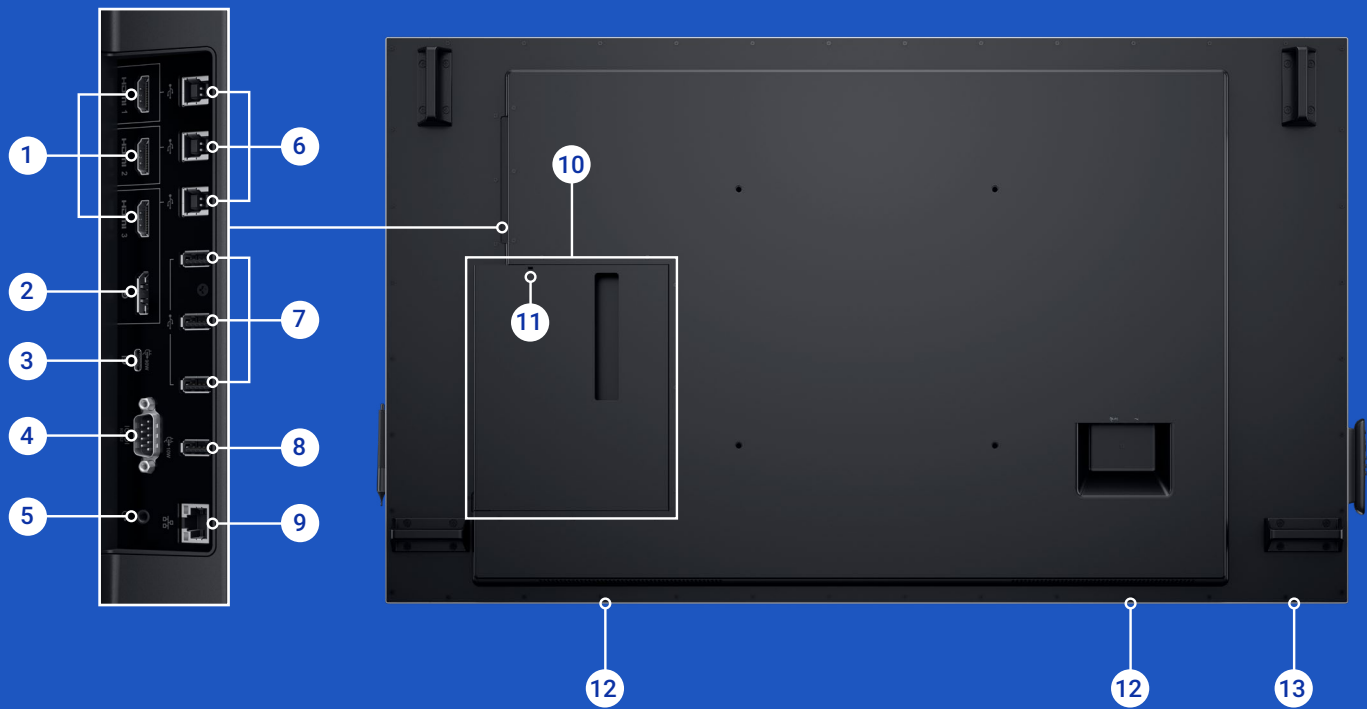

Ports & Slots

- **1** HDMI (3)
- **2** DisplayPort
- **3** USB Type-C / DisplayPort
- **4** RS232
- **5** Audio line-out¹
- **6** USB 3.1 upstream (3)
- **7** USB 3.1 downstream (3)

- **8** USB charging port
- **9** RJ45
- **10** OptiPlex holder
- **11** Security lock slot
- **12** Speakers
- **13** Power on/off button

¹ The audio line-out port does not support headphones.