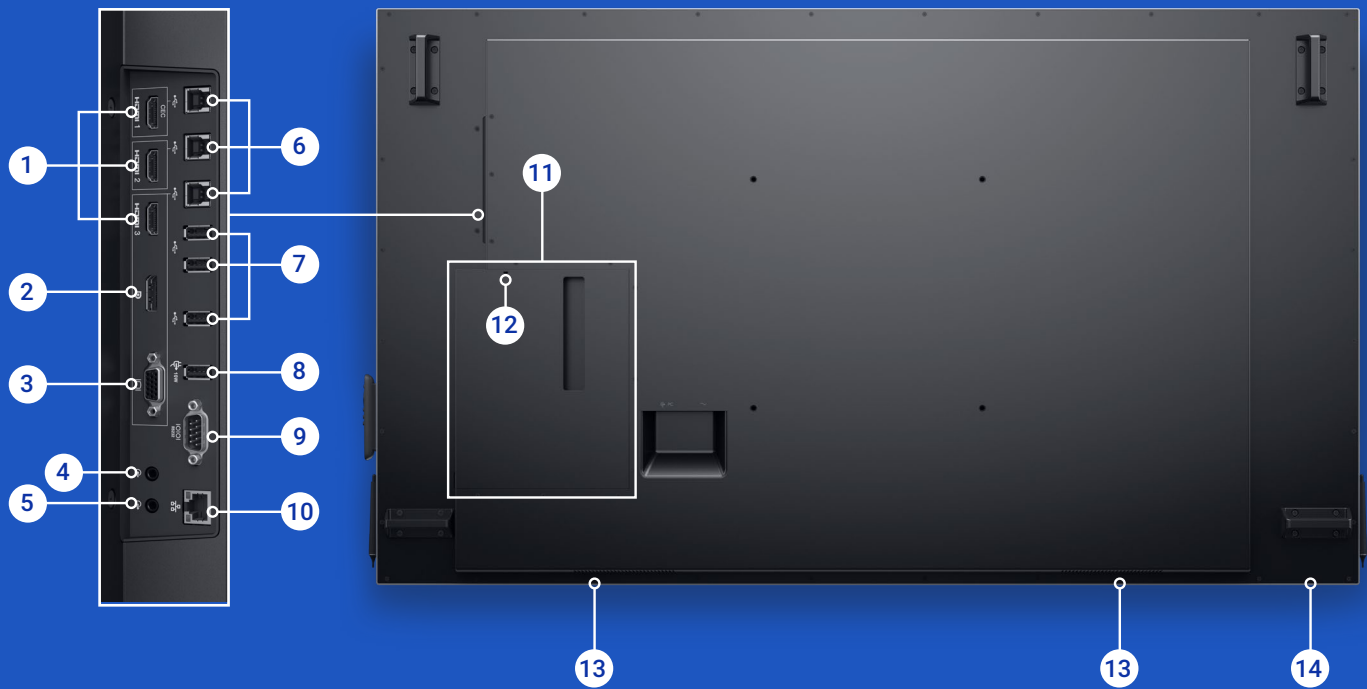

Ports & Slots

- **1** HDMI (3)
- **2** DisplayPort
- **3** VGA
- **4** Audio line-in
- **5** Audio line-out¹
- **6** USB 3.0 upstream (3)
- **7** USB 3.0 downstream (3)

- **8** USB charging port
- **9** RS232
- **10** RJ45
- **11** OptiPlex holder
- **12** Security lock slot
- **13** Speakers
- **14** Power on/off button

¹ The audio line-out port does not support headphones.