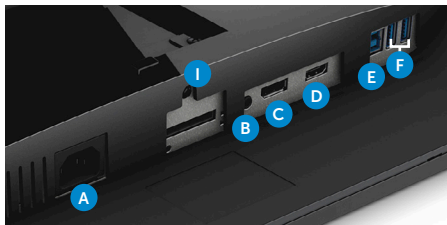

Thank you
for making
Dell Monitors

#1
worldwide*

For more information visit
www.dell.com/monitors

Easily tilt the panel to your preferred gaming position.

Connectors

- A** Power cable connector
- B** Speaker line-out
- C** DisplayPort
- D** HDMI
- E** USB upstream
- F** USB 3.0
- G** USB 3.0 with PowerShare
- H** Headphone-out
- I** Stand lock feature

Connectivity

Connectors	DisplayPort 1.2, HDMI 1.4, 4 x USB 3.0, Audio line-out & Headphone-out
------------	--

Design features

Stand	Tilt (Typical: 5° forward or 21° backward), swivel, pivot, height adjustable
Security	Security lock slot (security lock not included)