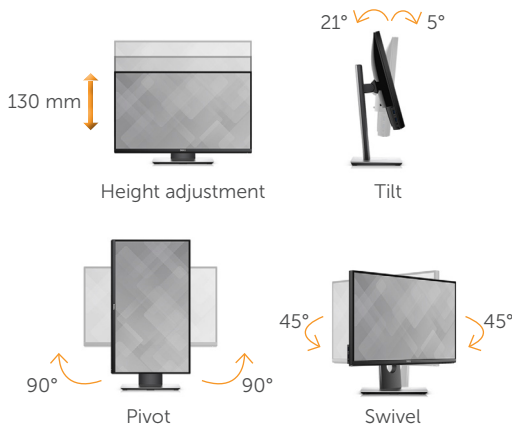

Thank you
for making
Dell Monitors

#1
worldwide*

For more information visit
www.dell.com/monitors

Easily tilt the panel to your preferred gaming position.

Connectors

- A** Power cable connector
- B** Speaker line-out
- C** DisplayPort
- D** HDMI
- E** USB upstream
- F** USB 3.0
- G** USB 3.0 with PowerShare
- H** Headphone-out
- I** Stand lock feature

Dell 24 Gaming Monitor | S2417DG

Display

Model number	S2417DG
Viewable image size (diagonal)	60.47 cm (23.8 inches)
Active display area	Horizontal 526.85 mm (20.74 inches) Vertical 296.35 mm (11.67 inches)
Maximum resolution	2560 x 1440 at 165Hz
Aspect ratio	16:9
Pixel pitch	0.2058 mm x 0.2058 mm
Special features	NVIDIA G-SYNC™ [†]
Brightness (typical)	350 cd/m ²
Colour gamut (typical)	82% [‡] (CIE1976)
Colour depth	16.7 million colours
Contrast ratio	1,000:1
Viewing angle (typical) (vertical/horizontal)	160°/170°
Response time (typical)	Fast mode: 1 ms gray-to-gray
Panel technology	TN
Backlight	LED

Connectivity

Connectors	DisplayPort 1.2, HDMI 1.4, 4 x USB 3.0, Audio line-out & Headphone-out
------------	--

Design features

Stand	Tilt (Typical: 5° forward or 21° backward), swivel, pivot, height adjustable
Security	Security lock slot (security lock not included)