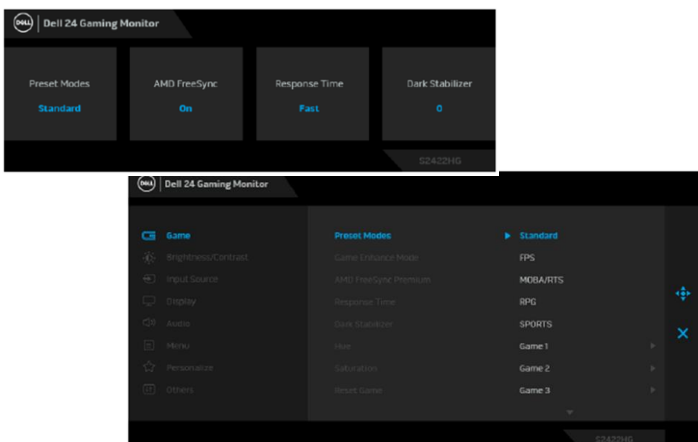

Gaming-centric On-Screen Display (OSD)

Customizable & pre-set game modes (FPS, MOBA/RTS, RPG, SPORTS) allow you to optimize game visuals without having to manually adjust screen settings every time you play your game.