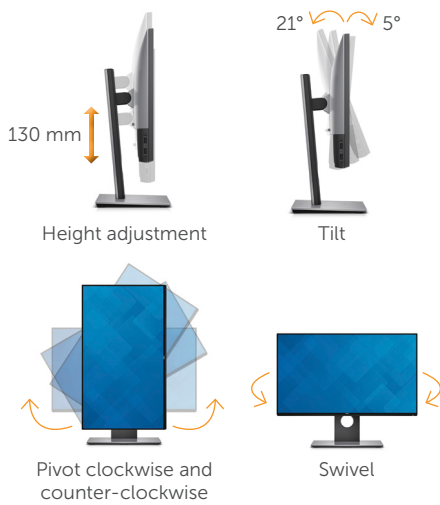

Easily adjust the panel to your preferred viewing position to work the way you like.