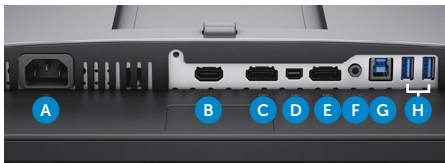

For more information visit
www.dell.com/monitors

Thank you
for making
Dell Monitors

#1
worldwide*

Easily adjust the panel to your preferred viewing position to work the way you like.

Connectors

- A** AC Power
- B** HDMI/MHL
- C** DisplayPort (in)
- D** Mini DisplayPort
- E** DisplayPort (out)
- F** Audio line-out
- G** USB upstream
- H** USB downstream

Connectivity

Connectors	HDMI 1.4 (MHL 2.0), Mini DisplayPort1.2/ DisplayPort 1.2 ⁴ , DisplayPort out (MST), Audio Line out, 5 x USB 3.0 ports (1 upstream, 4 downstream)
------------	---

Design features

Stand	Height-adjustable stand, tilt (typical: 5° forward or 21° backward), pivot (clockwise and counterclockwise), swivel and built in cable-management
VESA mounting support (wall mount kit sold separately)	Dell Quick Release feature (100 mm x 100 mm)
Security	Security lock slot (security lock not included)