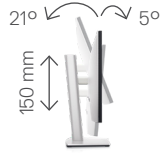

Tilt and height adjustable