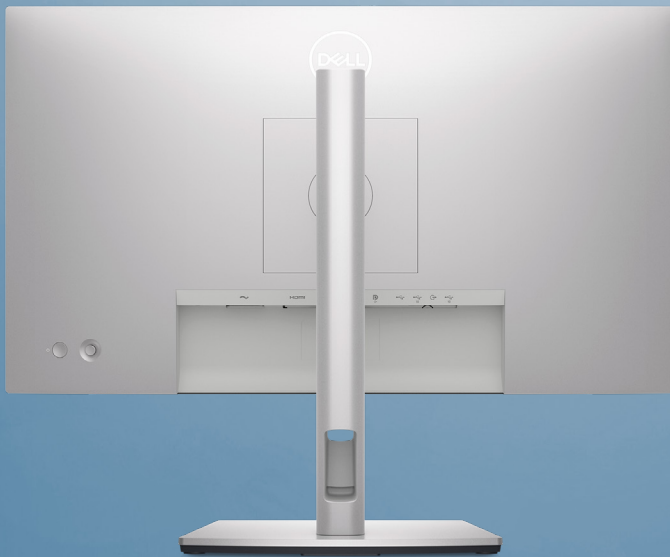

DELL ULTRASHARP 24 MONITOR | U2422H

Elevated productivity. Vibrant color.

CAPTIVATING PRODUCTIVITY

Take your work to new heights with this 23.8" FHD monitor with wide color coverage and multitasking features.

CONNECT TO PRODUCTIVITY

Easily connect to a variety of devices with comprehensive connectivity options including super speed USB 10Gbps and quick access front ports.

VIBRANT COLOR. EASY ON THE EYES.

Features ComfortView Plus, an always on built-in low blue light screen that reduces low blue light while maintaining color accuracy.

TRUSTED RELIABILITY

World's number 1 monitor company.*
Backed by renowned Dell reliability.