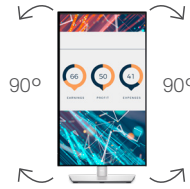

Connectivity and Accessories

DELL ULTRASHARP 24 MONITOR | U2422H

Purposeful design, built for ergonomic comfort.

Joystick control,
cable management slot

Tilt and height adjustable

Pivot

Swivel

Connectivity