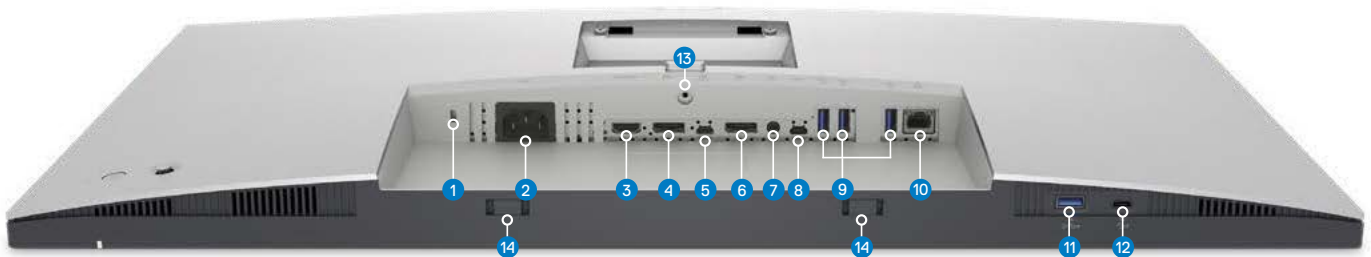

ULTRASHARP MONITOR

U3023E

ULTRASHARP 30 USB-C HUB MONITOR – U3023E TECHNICAL SPECIFICATION

WEIGHT (WITH STAND ASSEMBLY AND CABLES)	11.13 kg 24.54 lb
WEIGHT (WITH PACKAGING)	15.05 kg 33.18 lb
SECURITY	Security lock slot (cable lock sold separately) Anti-theft stand lock slot (to lock stand to monitor using screw)
COMPLIANT STANDARDS	- ENERGY STAR® Certified Monitor - EPEAT® Gold registered where applicable - RoHS Compliant - TCO Certified displays - BFR/PVC Free (Halogen-free) (excluding external cables) - Arsenic-Free glass and Mercury-Free for the panel only
FLAT PANEL MOUNT INTERFACE	VESA mounting holes (100 mm x 100 mm - behind attached VESA Cover)
TEMPERATURE RANGE	Operating: 0°C to 40°C (32°F to 104°F) Non-operating: -20°C to 60°C (-4°F to 140°F)
HUMIDITY RANGE	Operating: 10% to 80% (non-condensing) Non-Operating: 5% to 90% (non-condensing) - Storage and Shipping
ALTITUDE	Operating: 5000 m (16404 ft) max Non-Operating: 12192 m (40000 Ft) max
VOLTAGE REQUIRED	100 VAC to 240 VAC / 50 Hz or 60 Hz + 3 Hz / 2.8 A (max)
POWER CONSUMPTION NORMAL OPERATION	0.2 W (Off Mode) 0.3 W (Standby Mode) 26.6 W (On Mode) 210 W (Max)
WHAT'S INCLUDED	Monitor, Stand Riser, Stand Base 1 x Power cable 1 x Type-C (C-C cable) - 1 m 1 x DP cable (DP to DP) - 1.8 m 1 x super speed USB (Type-A to Type-B) Factory calibration report Quick setup guide Safety, Environmental and Regulatory Information

PORTS AND SLOTS

1 Security lock slot	5 USB-C port (video + data)	9 x3 Super speed USB 10Gbps (USB 3.2 Gen2)	12 USB-C downstream port
2 Power connector	6 DP port (out)	10 RJ45	13 Stand lock
3 HDMI port	7 Audio line-out port	11 Super speed USB 10Gbps (USB 3.2 Gen2)	14 Dell soundbar mounting slots
4 DisplayPort (in)	8 USB-C upstream port (data only)