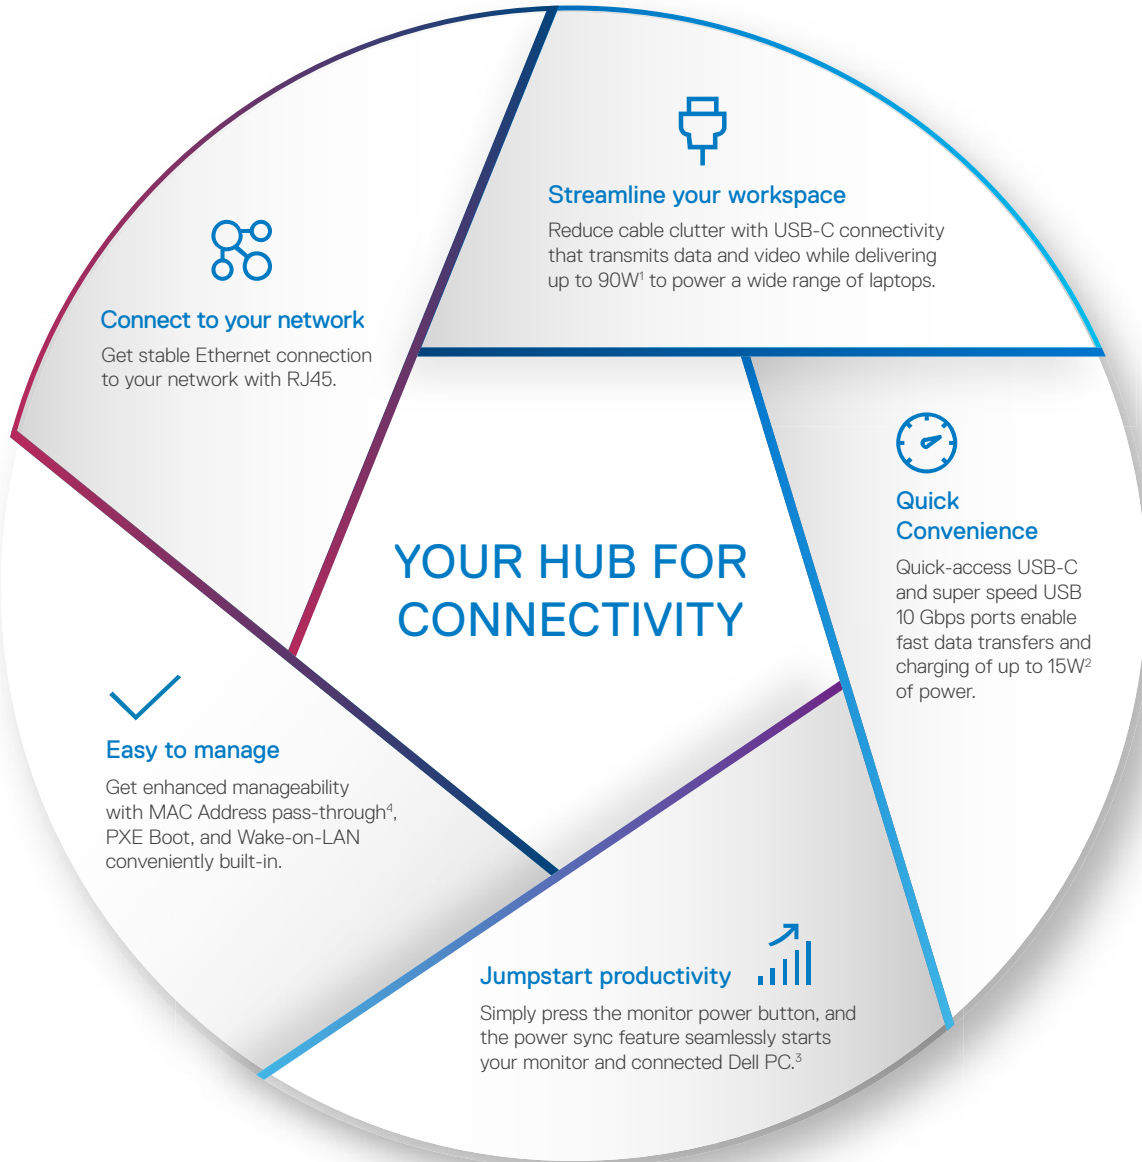

U3023E

Work on content from two connected PCs for multitasking efficiency

Productivity unlocked

- Connect two PC sources and the Auto KVM feature seamlessly switches controls over to the second connected PC.
- Use KVM (keyboard, video, and mouse) to control both PCs with a single keyboard and mouse.
- View content from both PCs at the same time with Picture-by-Picture (PBP) and Picture-in-Picture (PIP).

Picture-in-Picture (PIP)

Work on applications from one PC and view content in an inset window from another PC.

Picture-by-Picture (PBP)

View content from two different PC sources side-by-side on the screen, similar to a dual monitor setup.