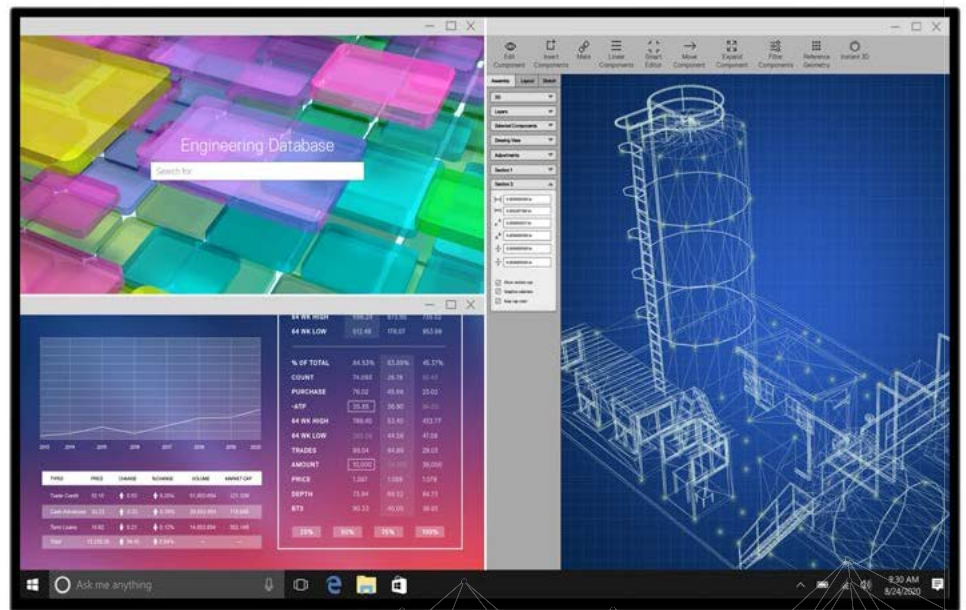

U3023E

Enhanced productivity

Dell Display Manager enhances everyday productivity through comprehensive management tools, giving you optimal front of screen experience, efficient display management, and easy, effortless multitasking.

Productive at every level

Easy Arrange allows you to easily tile multiple applications across one or more screens with 38 pre-set window partitions and the ability to personalize up to five windows, giving you improved multitasking abilities.

The key to convenience

Shortcut keys can save you even more time, letting you easily configure your display management settings so you can get to work faster.

Seamless transitions

The auto-restore feature remembers where you left off, so applications will go back to where you left them, even after you've unplugged.

Expanded compatibility

With support for multiple operating systems⁷, Dell Display Manager helps you stay productive however you work.

More ways to manage

Asset management reports allow IT managers to quickly capture and track monitor information as well as configure multiple monitors at once through a single setup.

Learn more about [Dell Display Manager](#).