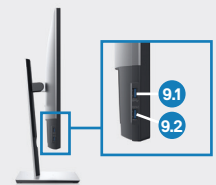

Adjustability and connectivity

DELL ULTRASHARP 32 4K USB-C MONITOR | U3219Q

Easily adjust the panel to your preferred viewing position.

Connectivity

- | | |
|----------------------|---|
| 1 AC Power Connector | 7 USB Upstream Port |
| 2 Stand Lock | 8.1 USB Downstream Port |
| 3 HDMI Port | 8.2 USB Downstream Port (with Power Charging) |
| 4 DisplayPort (In) | 9.1 USB Downstream Port |
| 5 USB-C Port | 9.2 USB Downstream Port (with Power Charging) |
| 6 Audio Line Out | |