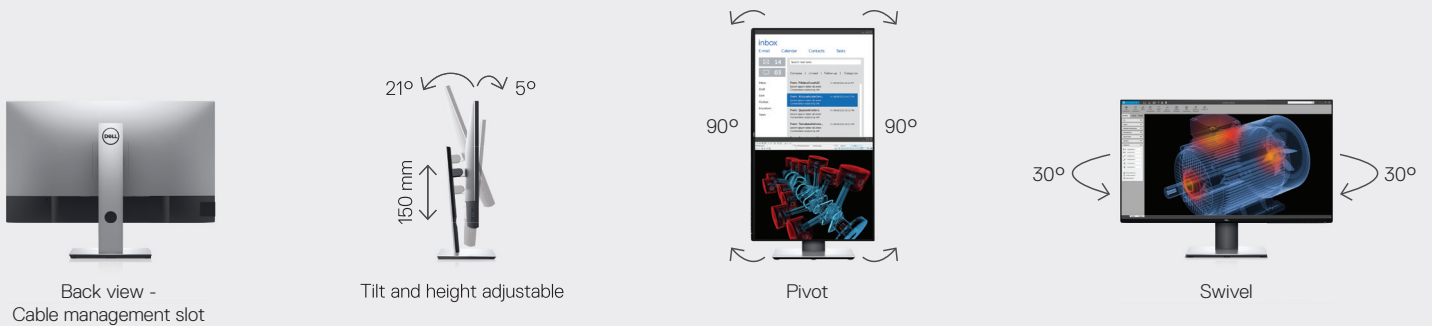

Adjustability and connectivity

DELL ULTRASHARP 32 4K USB-C MONITOR | U3219Q

Easily adjust the panel to your preferred viewing position.

Connectivity

- | | |
|----------------------|---|
| 1 AC Power Connector | 7 USB Upstream Port |
| 2 Stand Lock | 8.1 USB Downstream Port |
| 3 HDMI Port | 8.2 USB Downstream Port (with Power Charging) |
| 4 DisplayPort (In) | 9.1 USB Downstream Port |
| 5 USB-C Port | 9.2 USB Downstream Port (with Power Charging) |
| 6 Audio Line Out | |

RECOMMENDED ACCESSORIES

DELL SINGLE MONITOR ARM | MSA14

This articulating arm is designed to maximize your viewing comfort and improve your productivity with its height adjustability, tilt, swivel and pivot features. Attach it easily with a snap to the VESA mount.