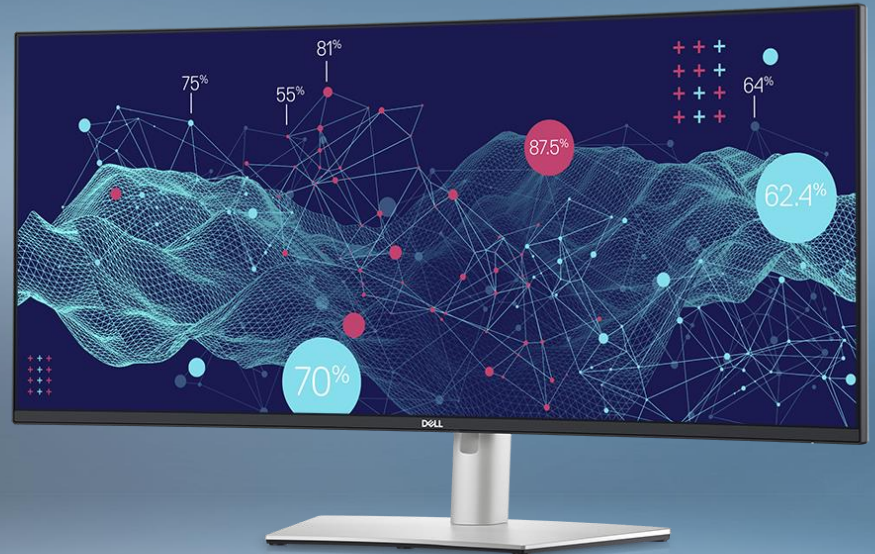

Bring everything together

Stay ahead of the curve with the impressive **Dell UltraSharp 38 Curved USB-C Hub Monitor – U3821DW**.

See more in stunning color and clarity on this ultrawide 37.5" WQHD+ curved display with 1.07 billion colors and a wide color coverage, including 100% sRGB, 100% Rec.709 and 95% DCI-P3. Built-in 9W dual speakers enable a brilliant visual/audio experience.

This monitor acts as a productivity hub with a wide range of connectivity options including USB-C (up to 90W PD), RJ45 (Ethernet), super speeds USB 5Gbps and quick access front ports. Plus, Picture-in-Picture, Picture-by-Picture, built-in KVM (with Auto KVM) enable multitasking efficiency.

This stylish monitor comes with comfort and adjustability features and meets the latest regulatory and environmental standards such as ENERGY STAR® and TCO, and is registered EPEAT® Gold.