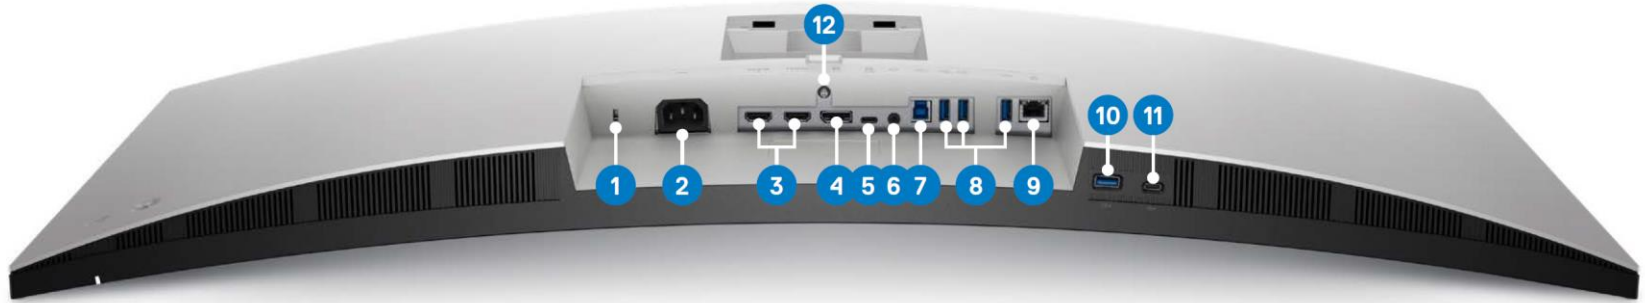

Dell UltraSharp 38 Curved USB-C Hub Monitor

U3821DW

Connectivity

- ① Security lock slot
- ② Power connector
- ③ HDMI port (2)
- ④ DisplayPort
- ⑤ USB Type-C (Upstream port)
- ⑥ Audio Line-out⁸
- ⑦ Super speed USB 5Gbps (USB 3.2 Gen1) Type-B Upstream port
- ⑧ Super speed USB 5Gbps (USB 3.2 Gen1) Type-A Downstream port (3)
- ⑨ RJ45 port
- ⑩ Super speed USB 5Gbps (USB 3.2 Gen1) Type-A Downstream port with power charging
- ⑪ USB Type-C Downstream port
- ⑫ Stand lock

⁸ Connect speakers. Headphone use is not supported for the audio line out connector.