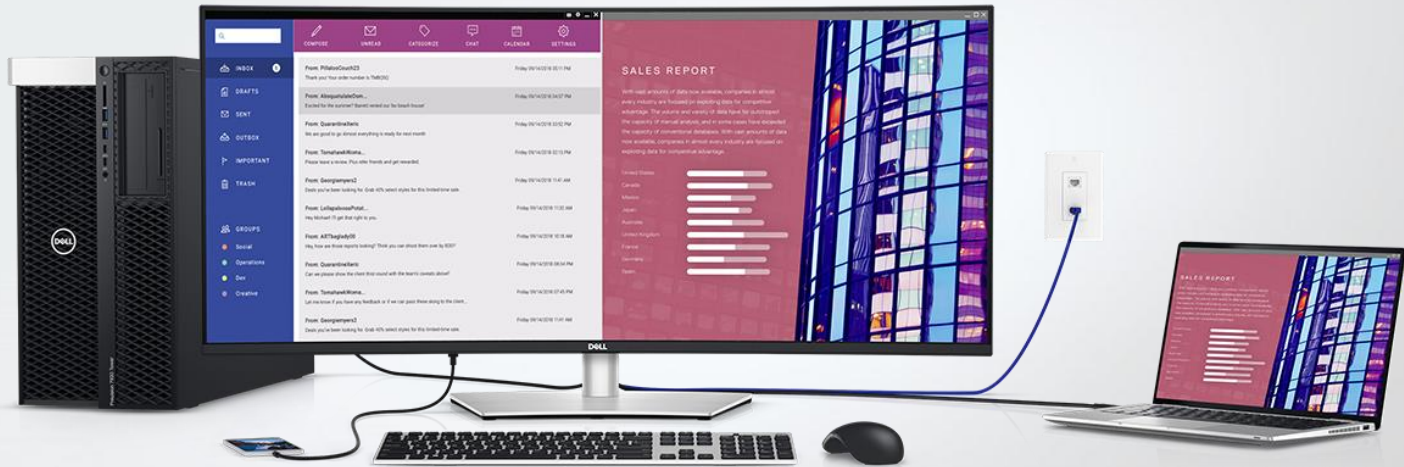

³ Data transfer speeds may vary among different USB devices, system configurations, and other factors.

⁴ Wired Ethernet via RJ45 port

⁵ Up to 90W power deliver via Thunderbolt™ 3

⁶ MAC Address pass-through functionality is tested to work with most Dell PC systems. Functionality on non-Dell systems may vary.

Multitask efficiently

This monitor comes with built-in KVM (keyboard video and mouse), Picture-by-Picture (PBP) and Picture-in-Picture, enabling users to work efficiently on content from 2 different PCs at the same time.

With the built-in KVM feature, users can conveniently use a single keyboard and mouse to toggle between and edit content from both two PCs.

When a user connects two PCs to the monitor, the intelligent Auto KVM feature automatically detects the latest connected PC and seamlessly switches controls over.

Image above with Picture-by-Picture mode

DELL Technologies

View content from two different PCs, at once

Picture-in-Picture (PIP) – enables users to work on an application on one PC while receiving content, displayed in an inset window, from a second PC.