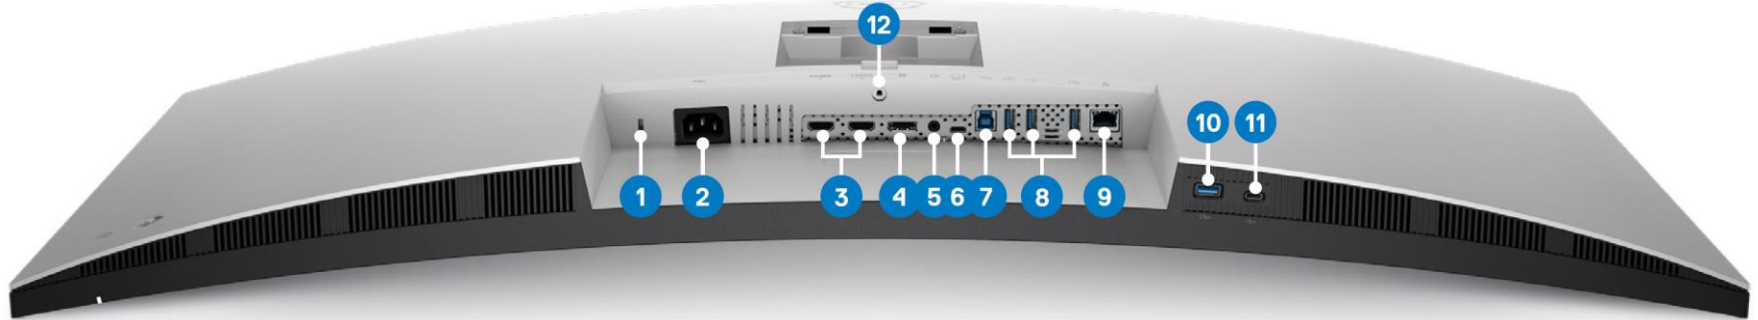

Save energy with PowerNap⁹, a feature that dims or puts the monitor to sleep when it's not in use.

⁸EPEAT registered where applicable. EPEAT registration varies by country. See www.epeat.net for registration status by country.

⁹Enabled by Dell Display Manager.

Dell UltraSharp 40 Curved WUHD Monitor – U4021QW

Connectivity

- 1 Security lock slot
- 2 Power connector
- 3 HDMI port (2)
- 4 DisplayPort (In)
- 5 Audio Line-out¹⁰
- 6 Thunderbolt™ 3 (90W) / DisplayPort
- 7 USB Upstream port
- 8 Super speed USB 10Gbps (USB 3.2 Gen2) Type-A Downstream port (3)
- 9 RJ45 port
- 10 Super speed USB 10Gbps (USB 3.2 Gen2) Type-A Downstream port with power charging
- 11 USB Type-C Downstream port
- 12 Stand lock