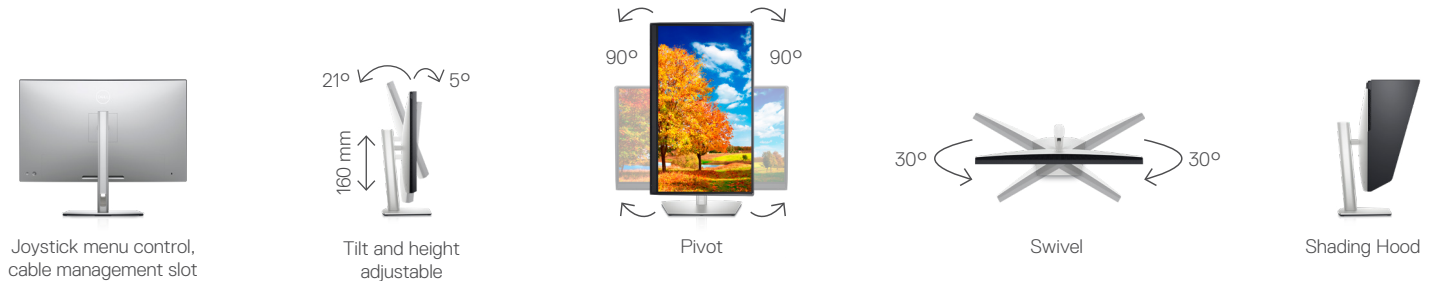

Connectivity and Accessories

DELL ULTRASHARP 32 HDR PREMIERCOLOR MONITOR | UP3221Q

Purposeful design, built for ergonomic comfort.

Connectivity