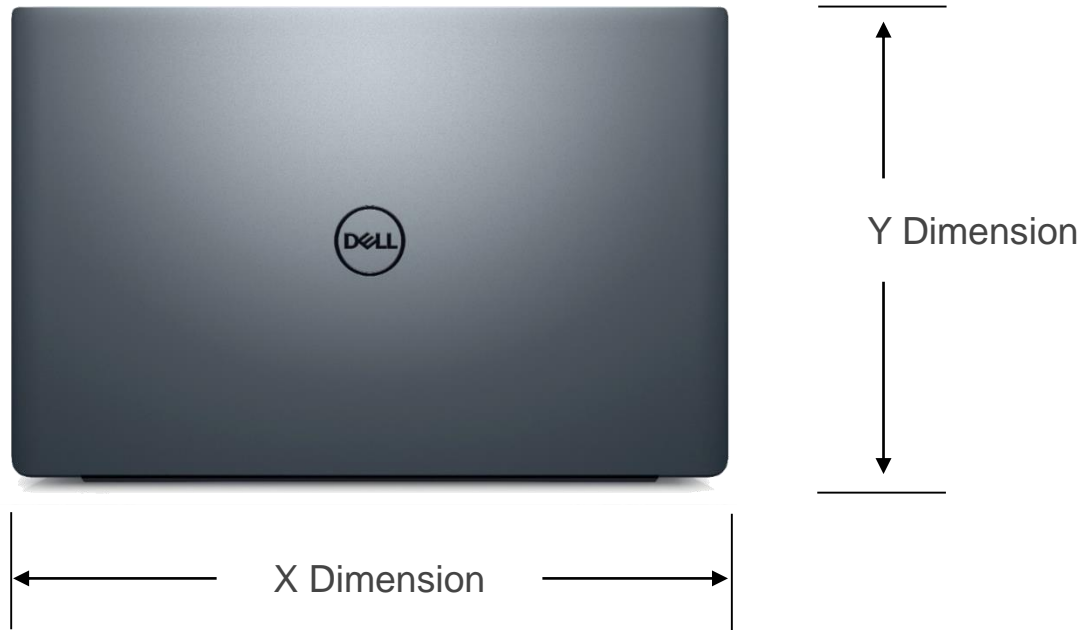

All specifications are subject to regional assortment and availability.
*Weights vary depending on configuration and manufacturing variability

Vostro 14 5000 (5490)

Product Gallery – Dimensions

5490 Notebook:
X = Width: 321.8mm (12.7")
Y = Depth: 227.7mm (8.96")
Z = Height: 17.9mm (0.7")
*Starting weight: 1.49kg (3.27lb)

Vostro 14 5000 (5490) Product Gallery – left side

Vostro 14 5000 (5490) Product Gallery – right side

Vostro 15 5000 (5590)

Product Gallery – Dimensions

5590 Notebook:
X = Width: 356.6mm (14.0")
Y = Depth: 237.1mm (9.3")
Z = Height: 17.2mm (0.68")
*Starting weight: 1.66kg (3.66lb)