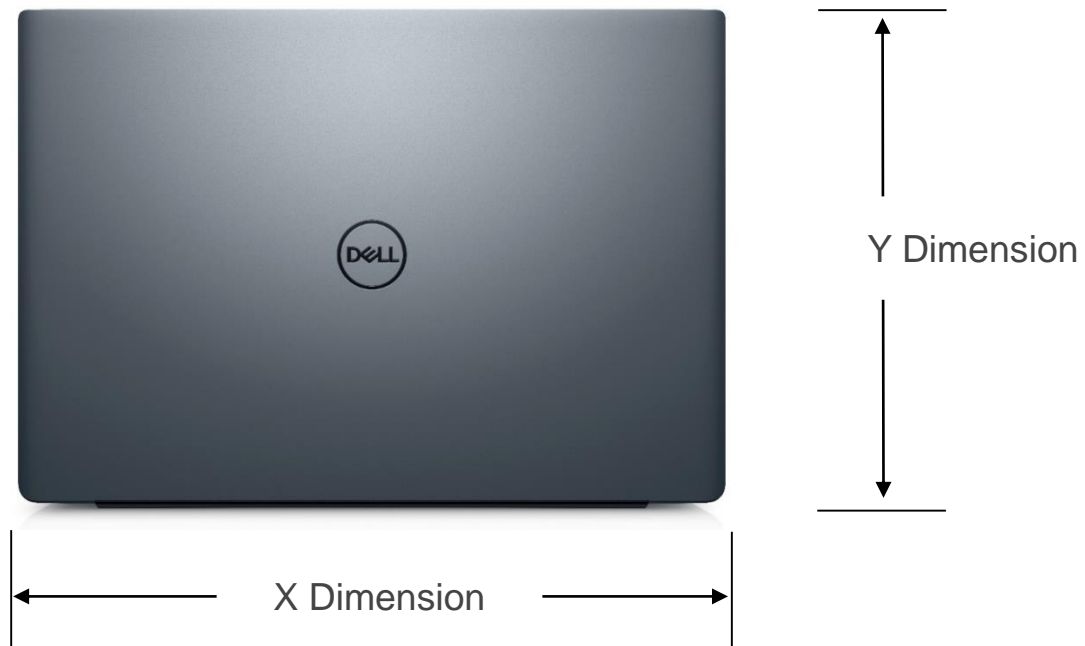

All specifications are subject to regional assortment and availability.
*Weights vary depending on configuration and manufacturing variability

Vostro 14 5000 (5490)

Product Gallery – Dimensions

5490 Notebook:
X = Width: 321.8mm (12.7")
Y = Depth: 227.7mm (8.96")
Z = Height: 17.9mm (0.7")
*Starting weight: 1.49kg (3.27lb)