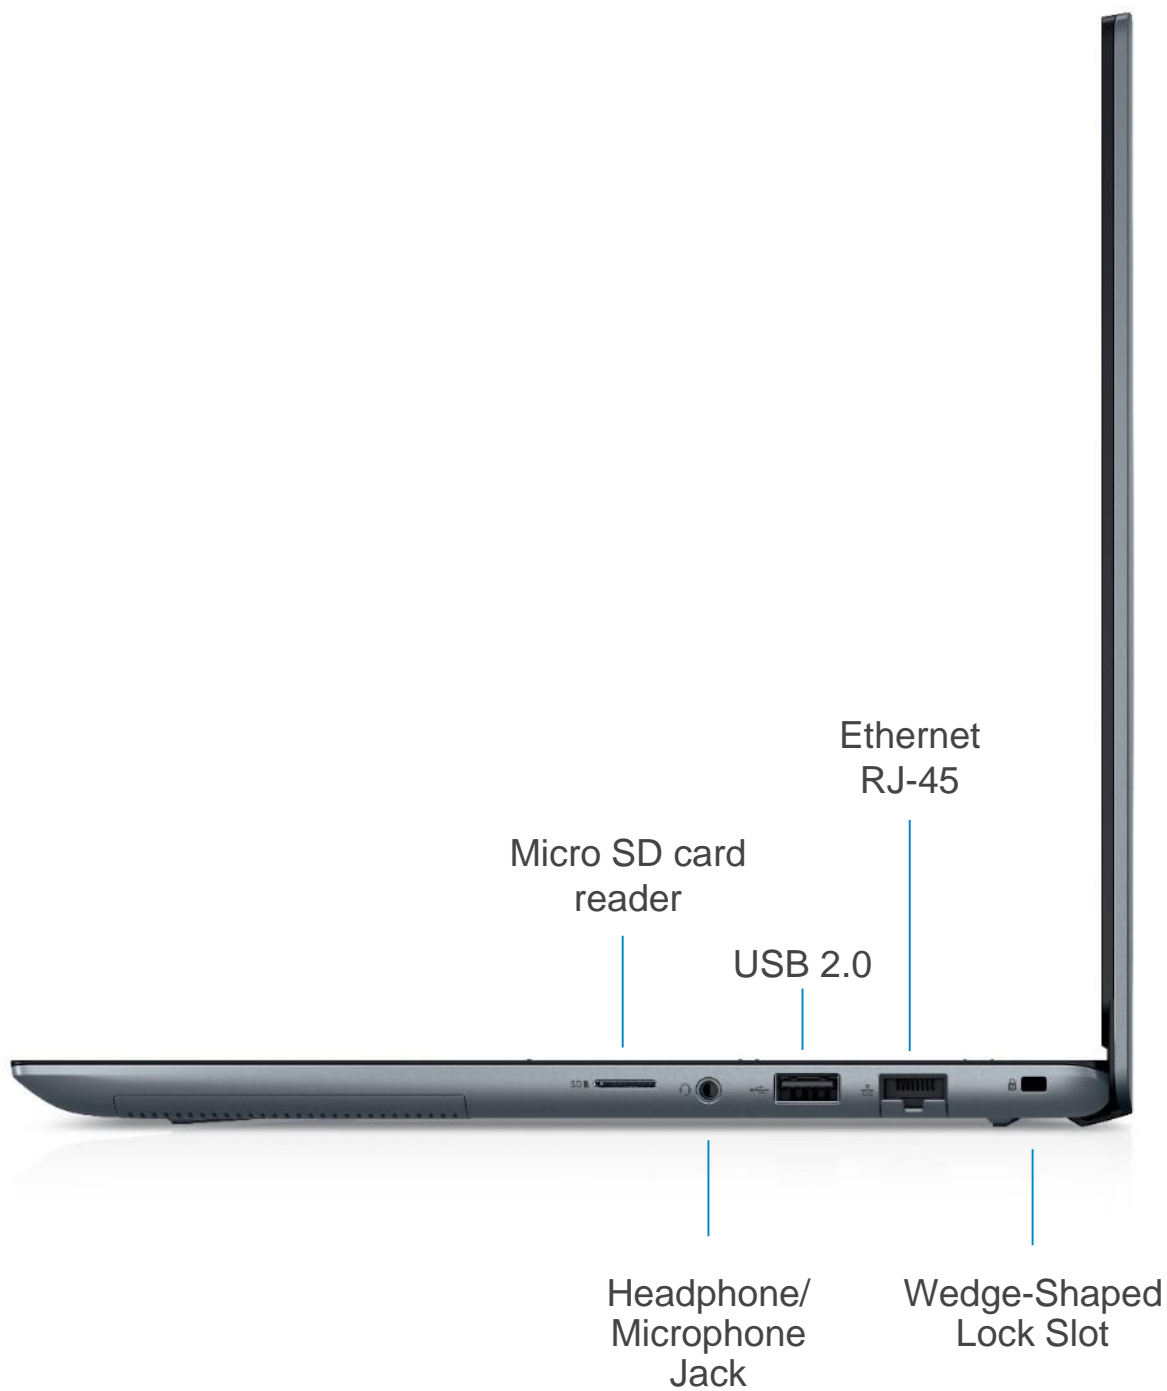

All specifications are subject to regional assortment and availability.
*Weights vary depending on configuration and manufacturing variability

Vostro 14 5000 (5490)

Product Gallery – Dimensions

5490 Notebook:
X = Width: 321.8mm (12.7")
Y = Depth: 227.7mm (8.96")
Z = Height: 17.9mm (0.7")
*Starting weight: 1.49kg (3.27lb)

Vostro 14 5000 (5490)

Product Gallery – Keyboard and Display Views

Spill-resistant
keyboard
(Optional backlit)

Power button
(Optional
fingerprint
reader)

Precision
touchpad

FHD anti-glare
display

3-sided narrow
border

Vostro 14 5000 (5490) Product Gallery – left side

Vostro 14 5000 (5490) Product Gallery – right side

Vostro 15 5000 (5590)

Product Gallery – Dimensions

5590 Notebook:
X = Width: 356.6mm (14.0")
Y = Depth: 237.1mm (9.3")
Z = Height: 17.2mm (0.68")
*Starting weight: 1.66kg (3.66lb)