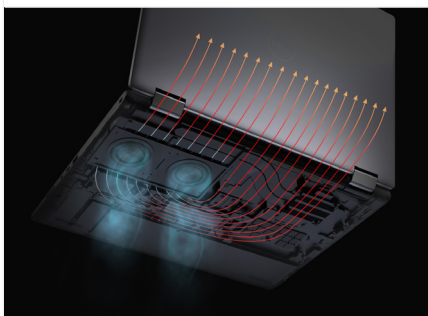

5680

Your next great work starts here.

The smallest footprint 16" workstation with AI-based optimization¹⁵

Advanced Thermals

(Illustration only, not 5680)

- User Selectable Thermals Tables (USTT)
- Dual Opposing Output (DOO) fan with Turbo blades & vapor chamber
- Dual intake venting
- Thermal insulated material, GORE™