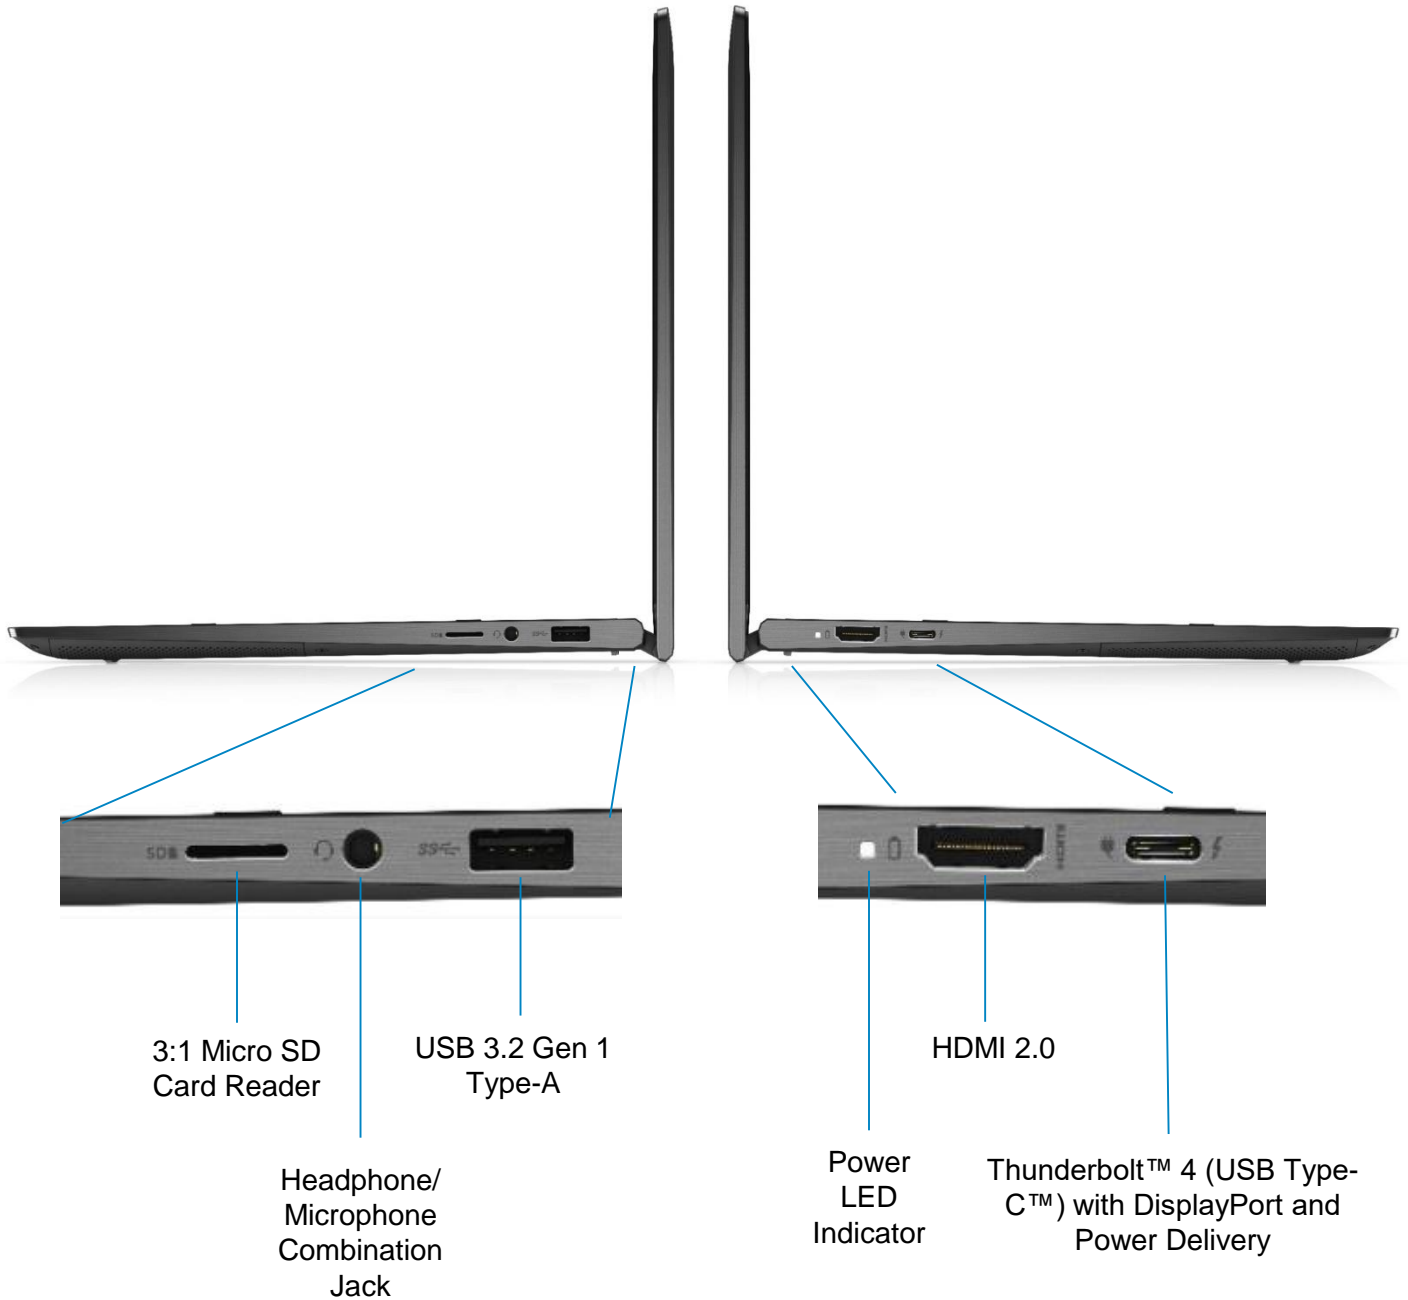

Inspiron 13 7000 2-in-1 Black Edition (7306 2n1) Product Gallery – Side View

---