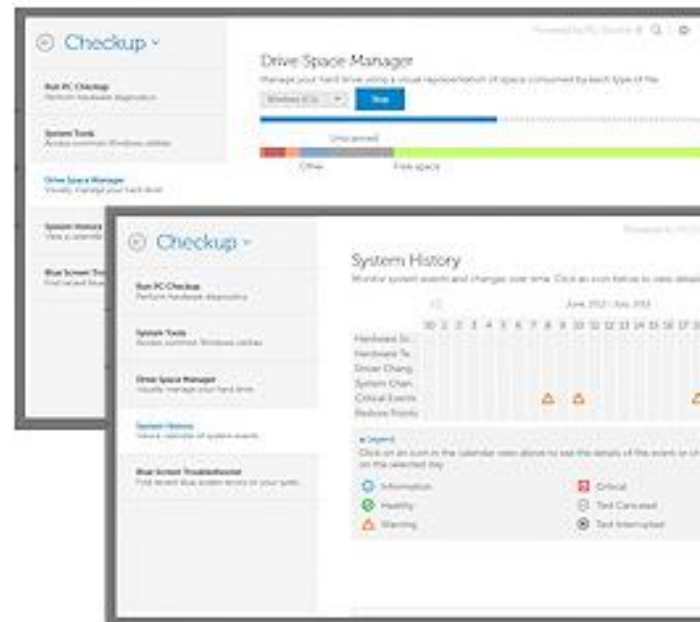

Foxit Phantom Standard PDF

Converts PDFs to Word, Excel or PowerPoint formats while preserving fonts, formatting, and layouts; access and share recently viewed PDFs from computers or mobile devices.

SupportAssist

A Windows based software program that automates support from Dell by identifying hardware and software issues on Dell laptops, desktops and tablets. SupportAssist notifies customers when an issue is detected.

Dell Mobile Connect

Allows complete wireless integration between your Dell PC and smartphone. Make calls, send texts, get notifications and even mirror your phone onto your PC to interact with apps

Dell Color Profiles

Enhances on-screen content by adjusting perceived color characteristics and assigning color filters based on preference

SmartByte

Experience less buffering, few drops, and better resolution with this network optimizer. It detects, prioritizes, and delivers your video packets ahead of other network traffic, so streaming video and web calls run smoothly.

Waves MaxxAudio® Pro

Professional-grade control panel providing audio controls and tuning that adds dimensionality to music and videos.

Dolby Vision

See colors like never before on SDR PC displays. Dolby Vision content can deliver highlights that are up to 40 times bright and blacks that are up to 10 times darker.