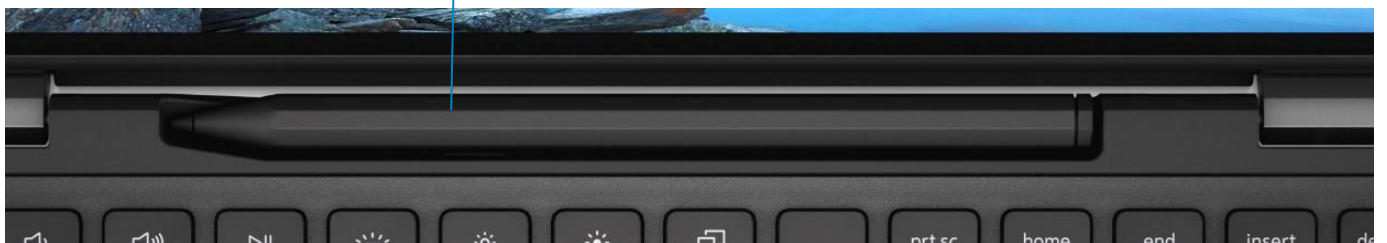

Inspiron 13 7000 2-in-1 Product Gallery – Top View

Hinges with hidden venting

Power key with built-in Fingerprint Reader (optional)

Precision touchpad

Backlit, spill-resistant keyboard

Active Pen and Pen Garage/Built-in Storage (Black models only)