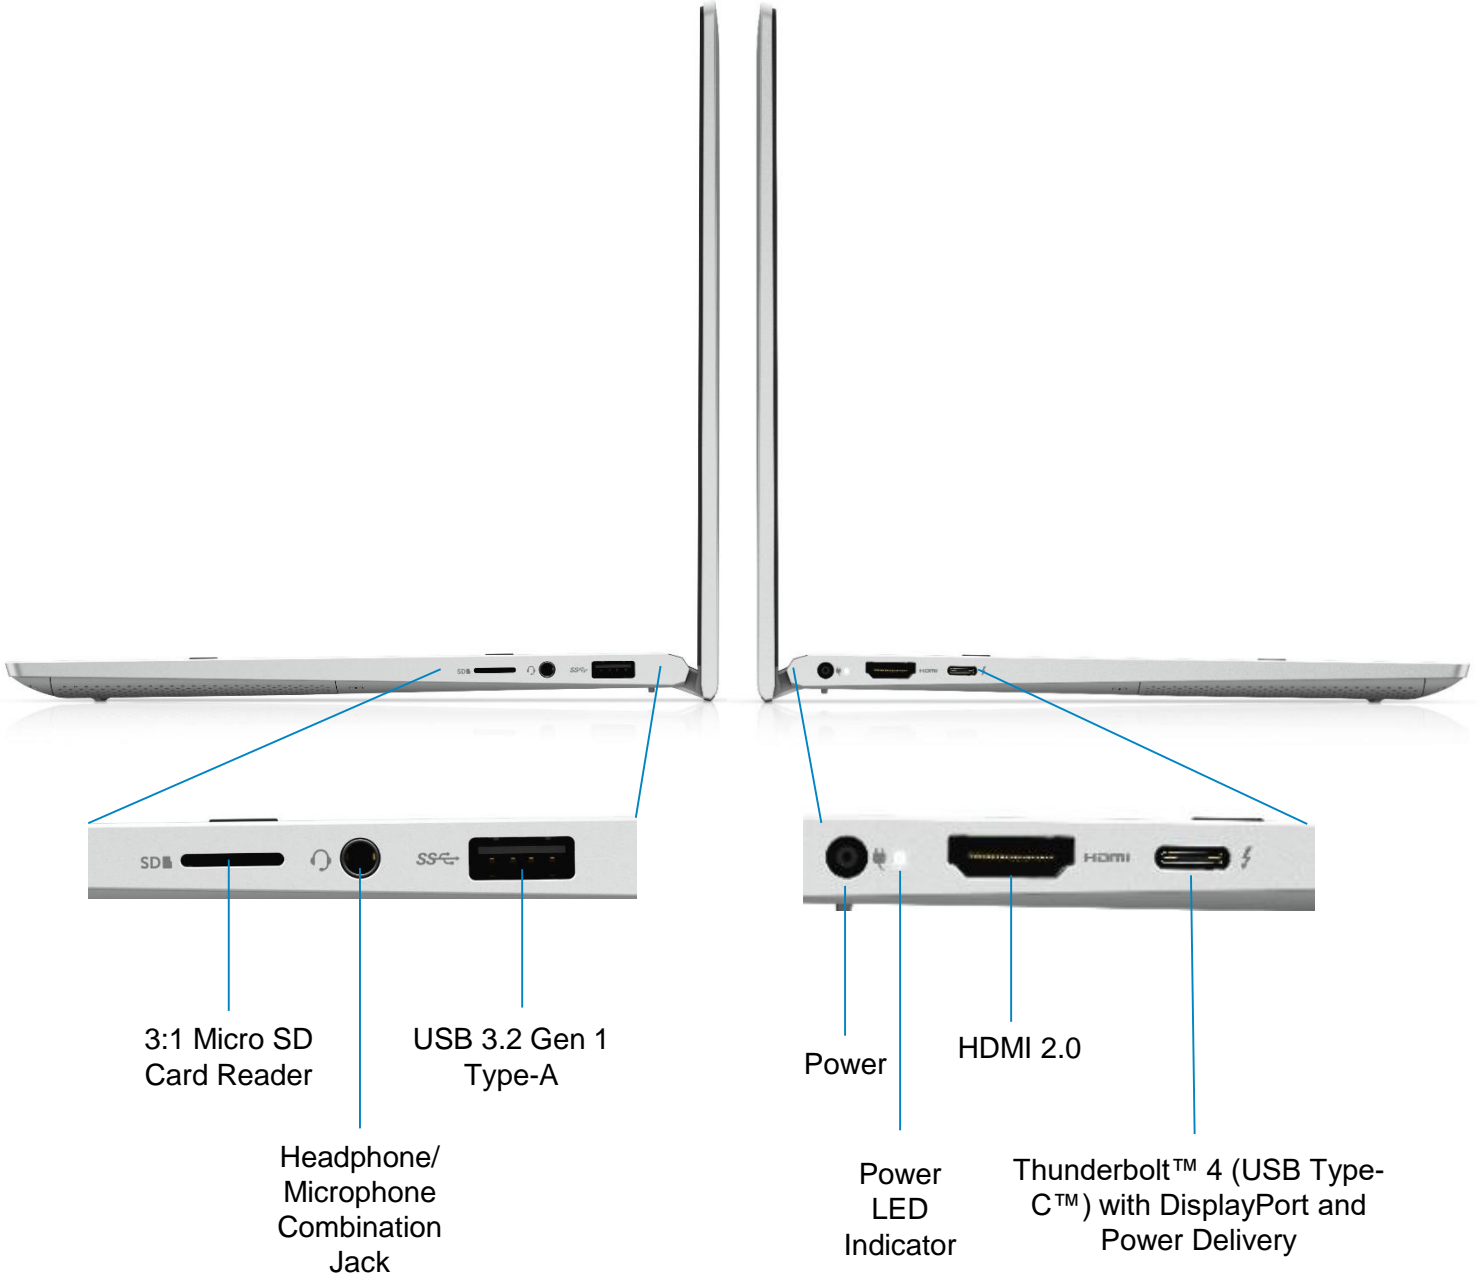

Inspiron 13 7000 2-in-1 (7306 2n1)

Product Gallery – Side View