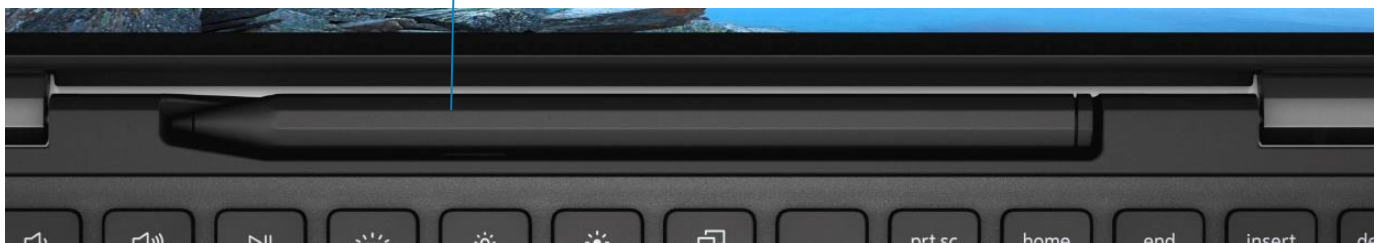

Inspiron 15 7000 2-in-1 Product Gallery – Top View

Hinges with hidden venting

Power key with built-in Fingerprint Reader (optional)

Precision touchpad

Backlit, spill-resistant keyboard

Active Pen and Pen Garage/Built-in Storage