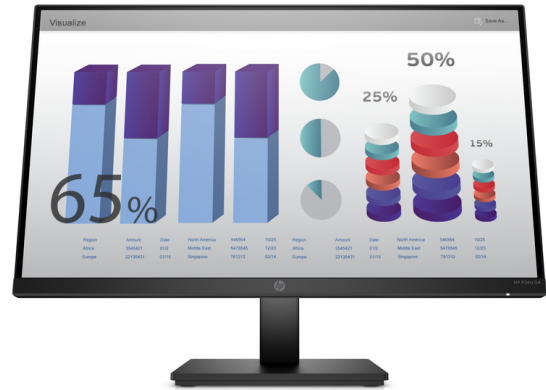

HP P24q G4 QHD Height Adjust Monitor

Looks great. Performs even better

Enjoy a stylish, height-adjustable display with sharp QHD resolution and ultra-wide viewing angles on the HP P24q 23.8" Monitor. This ultra slim, 3-sided micro-edge display comes at a great value with convenient HDMI and VGA connectivity.

More screen in less space

- Experience more desk space than you thought possible with this height-adjustable ultra slim HP display. The attractive, micro-edge design adds stylish beauty to your workspace.

Outstanding viewing experience

- See more of your content at once with crisp Quad HD resolution on a 23.8-inch diagonal screen and get ultra-wide IPS viewing angles that combine to give you an amazing view at up to 178°.