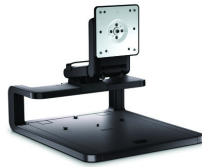

HP Adjustable Display Stand

Turn your HP Business Notebook into a desktop solution supporting up to a 24 inch display. A dual-hinged, smooth-motion display stand allows for greater depth, height and tilt adjustment for maximum comfort. The adaptable design of the HP Adjustable Display Stand accommodates notebooks that can be connected to a docking station and notebooks that do not have a docking connector. Crisp, clear, high-resolution monitors for the business environment. CRT and TFT monitors designed to deliver picture perfection to the most demanding of users. HP works closely with many component and monitor suppliers to ensure every model meets user needs for image brightness, contrast, focus, purity, convergence and geometry. All HP Business monitors are compliant with the main environmental standards, such as MPR-II, TCO '99.
Product number: AW663AA